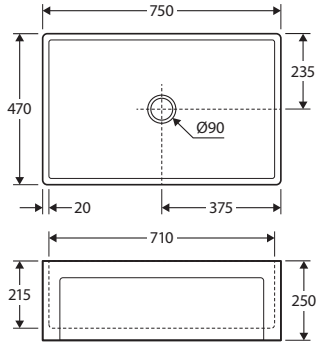

Please note: Butler sink measurements shown are a guide only.
For installation, measurements must be taken from physical product received.

WINDSOR Medium • 68703