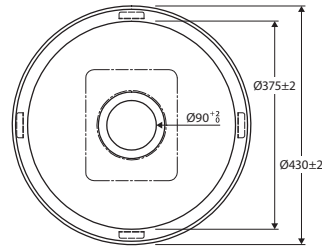

TIVA 785 • 68109

TIVA Round • 68103

TIVA 420 • 68102

TIVA 365 • 68101

TIVA 345 • 68100

Please note: Butler sink measurements shown are a guide only. For installation, measurements must be taken from physical product received.