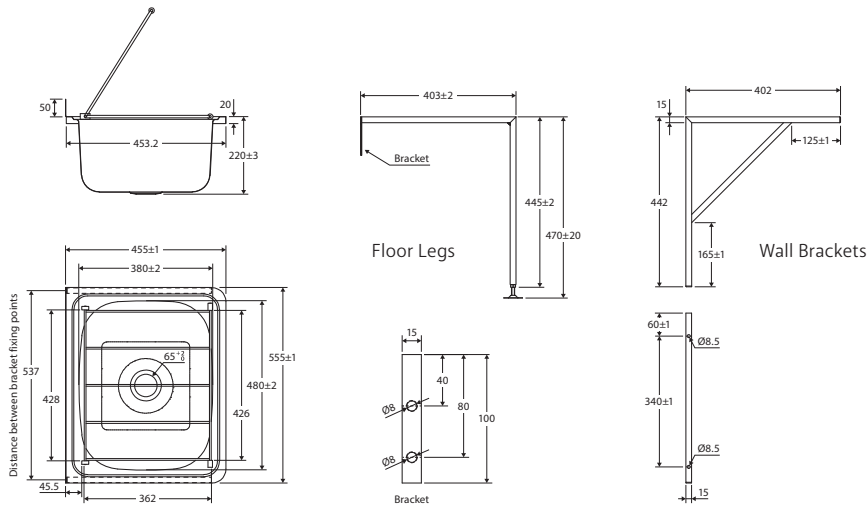

Cleaners Sink • 68800