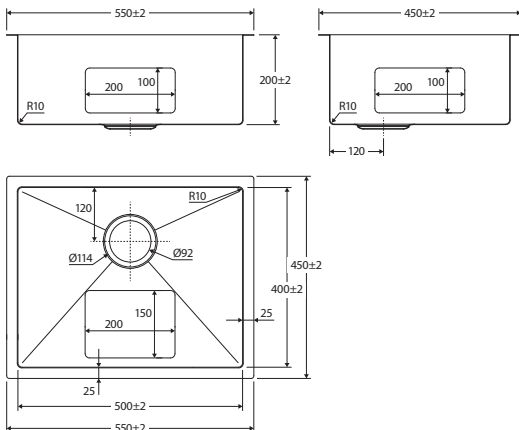

Find sink mixer specifications on our website: fienza.com.au

HANA 36L • 68404

HANA 55L • 68405

HANA 40L/27L • 68406

HANA 27L/27L • 68403

HANA 40L • 68402

HANA 32L • 68401

HANA 27L • 68400