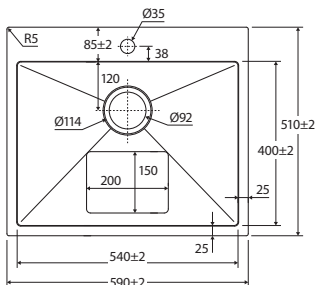

HANA 50L • 68503