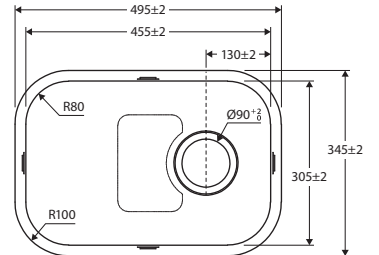

TIVA 785 • 68109

TIVA Round • 68103

TIVA 420 • 68102

TIVA 365 • 68101

TIVA 345 • 68100

Please note: Butler sink measurements shown are a guide only. For installation, measurements must be taken from physical product received.