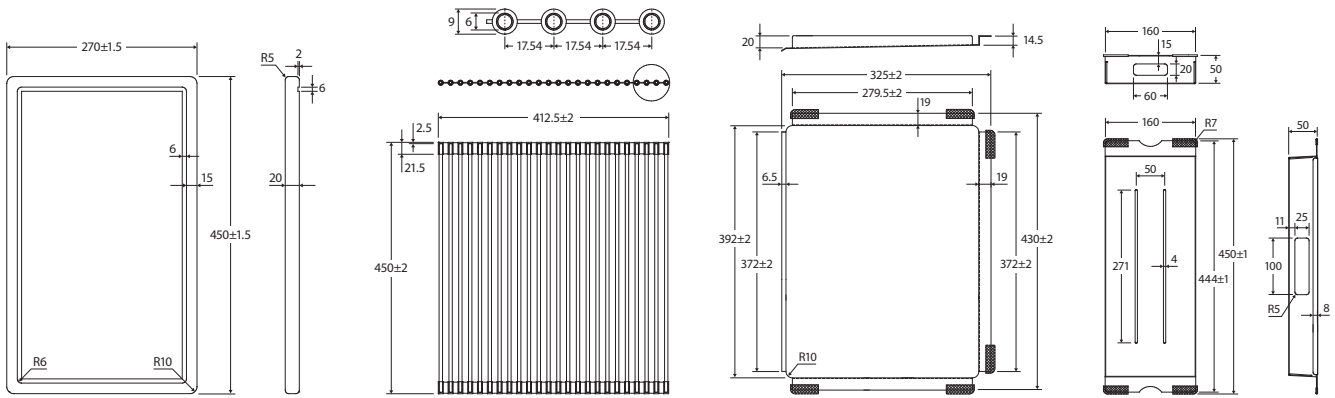

HANA 39L • 68500

Cleaners Sink • 68800

Find sink mixer specifications on our website: fienza.com.au

Accessory SPECIFICATIONS

HANA Chopping Board • A26

HANA Roll Up Drainer • A22

HANA Drainer Tray • A21

HANA Colander • A20