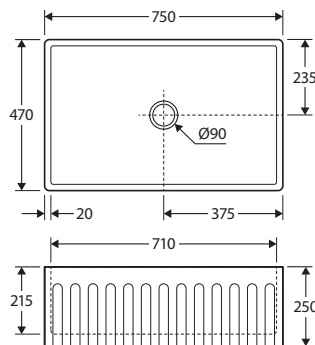

TIVA 785 • 68109

TIVA Round • 68103

TIVA 420 • 68102

TIVA 365 • 68101

TIVA 345 • 68100

Please note: Butler sink measurements shown are a guide only. For installation, measurements must be taken from physical product received.