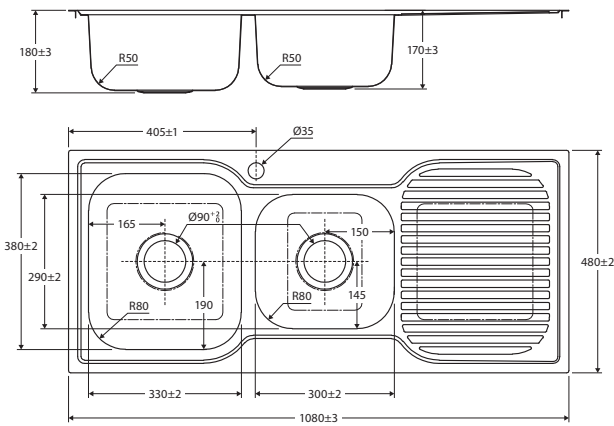

TIVA 1080 • 68106L, 68106R