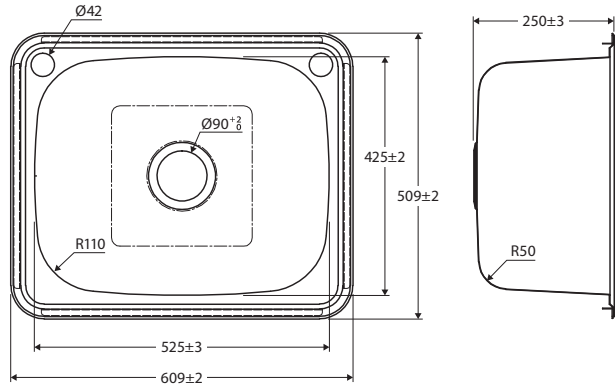

Please note: Butler sink measurements shown are a guide only.
For installation, measurements must be taken from physical product received.

TIVA 50L • 68202