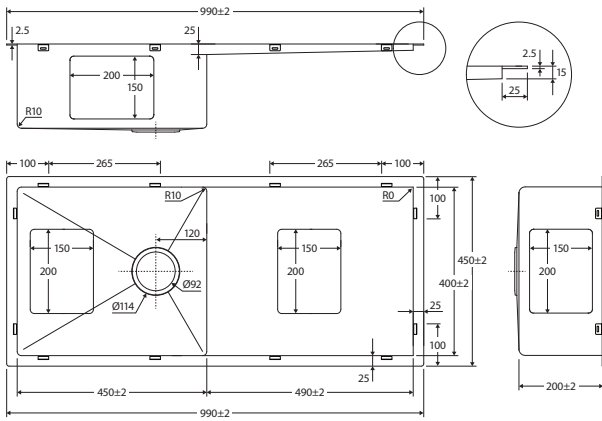

Find sink mixer specifications on our website: fienza.com.au

HANA 36L • 68404

HANA 55L • 68405

HANA 40L/27L • 68406

HANA 27L/27L • 68403

HANA 40L • 68402

HANA 32L • 68401

HANA 27L • 68400