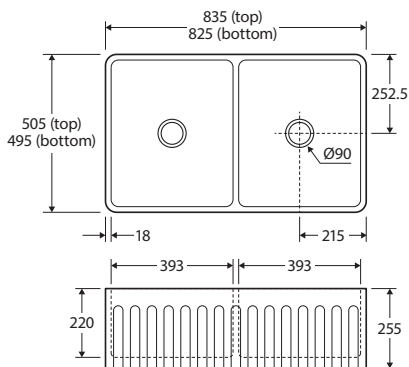

TIVA 785 • 68109

TIVA Round • 68103

TIVA 420 • 68102

TIVA 365 • 68101

TIVA 345 • 68100

Please note: Butler sink measurements shown are a guide only. For installation, measurements must be taken from physical product received.