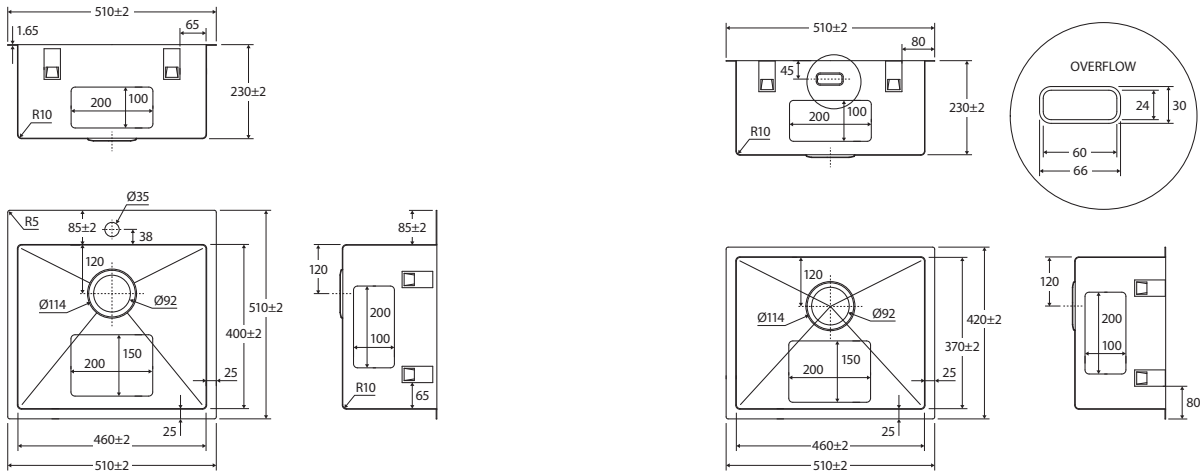

SINK SPECIFICATIONS (CONT.)

HANA 42L • 68502

HANA 39L • 68500