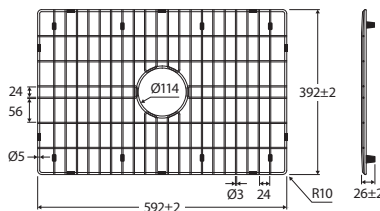

Butler Sink Protector • A29