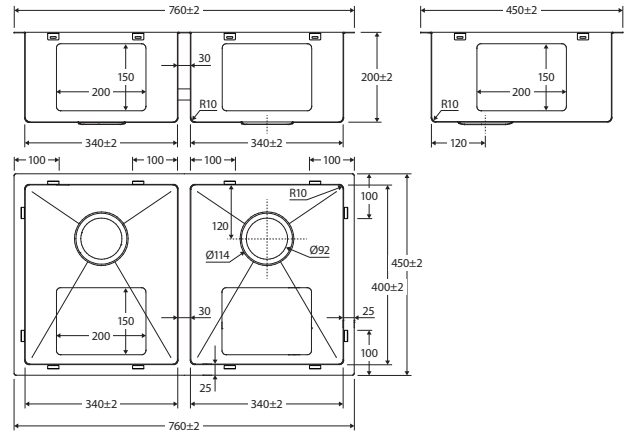

Find sink mixer specifications on our website: fienza.com.au

HANA 36L • 68404

HANA 55L • 68405

HANA 40L/27L • 68406

HANA 27L/27L • 68403

HANA 40L • 68402

HANA 32L • 68401

HANA 27L • 68400