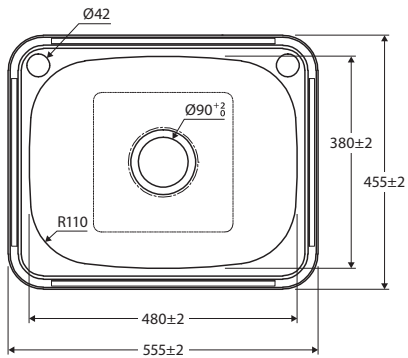

TIVA 35L • 68201