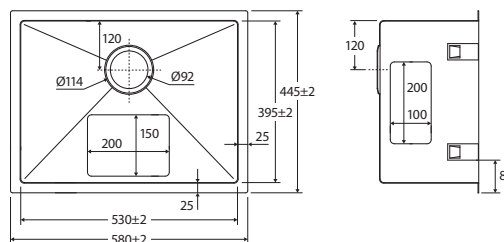

HANA 50L • 68501