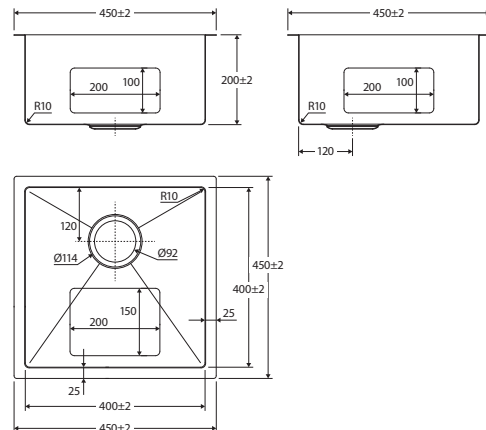

Find sink mixer specifications on our website: fienza.com.au

HANA 36L • 68404

HANA 55L • 68405

HANA 40L/27L • 68406

HANA 27L/27L • 68403

HANA 40L • 68402

HANA 32L • 68401

HANA 27L • 68400