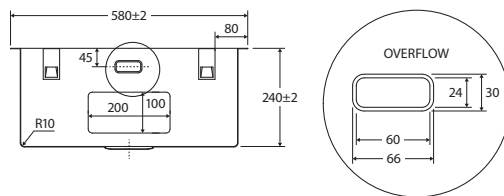

HANA 50L • 68503

HANA 50L • 68501