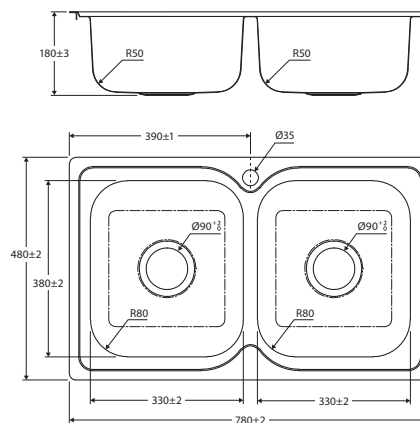

TIVA 980 • 68108