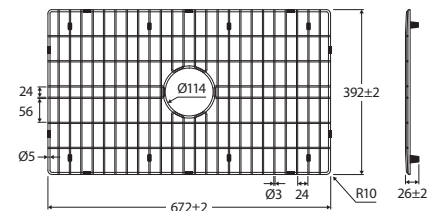

Butler Sink Protector • A30