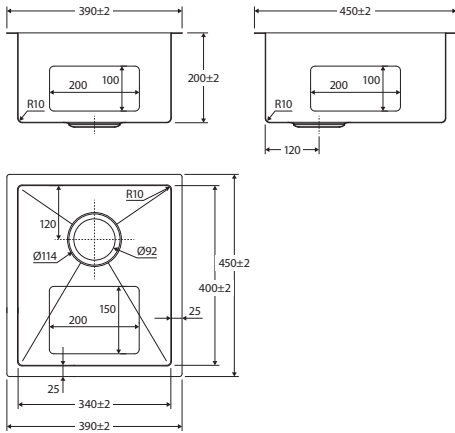

Find sink mixer specifications on our website: fienza.com.au

HANA 36L • 68404

HANA 55L • 68405

HANA 40L/27L • 68406

HANA 27L/27L • 68403

HANA 40L • 68402

HANA 32L • 68401

HANA 27L • 68400