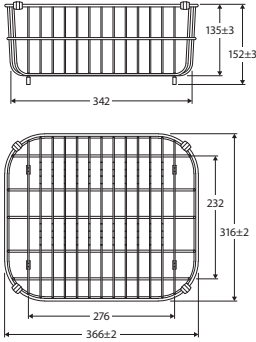

ACCESSORY SPECIFICATIONS (CONT.)

Find sink mixer specifications on our website: fienza.com.au

TIVA Drainer Basket • A11