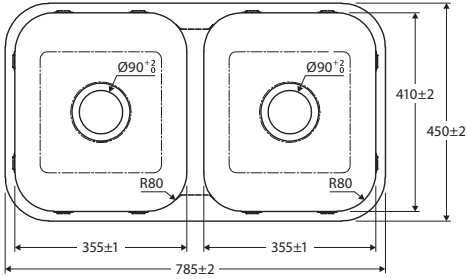

TIVA 785 • 68109

TIVA Round • 68103

TIVA 420 • 68102

TIVA 365 • 68101

TIVA 345 • 68100

Please note: Butler sink measurements shown are a guide only. For installation, measurements must be taken from physical product received.