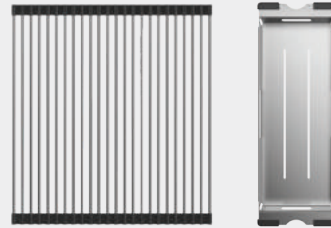

ULTIMATE SINK KIT

Stainless Steel $829 • 68404-KIT

Includes:

- 36L Single Kitchen Sink with Drainer (68404)
- Basket Waste (A3SS)
- Roll Up Drainer (A22)
- Colander (A20)