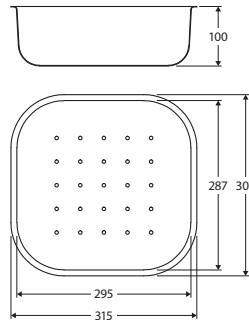

ACCESSORY SPECIFICATIONS (CONT.)

Find sink mixer specifications on our website: fienza.com.au

TIVA Drainer Basket • A11

TIVA Drainer Basket • A12

TIVA Drainer Tray • A13

TIVA Drainer Tray • A14

TIVA Colander • A15