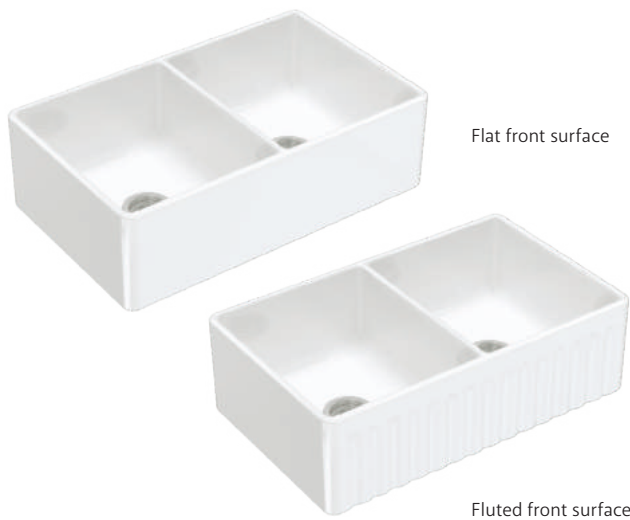

CHARLTON

Double Butler Sink

\$1299 • 68702

- Fluted or flat front surface (reversible)
- Glazed on all sides
- Made from fine fire clay ceramic using high quality European materials
- Requires two basket wastes (A3SS/A3CM/A3RB; sold separately)
- Undermount or flushmount installation
- Capacity:
- Overall size: 838 L x 483 W x 254 D mm

Optional Accessories:

- Sink Protector (A27)

CHARLTON

Single Butler Sink, Medium

\$1099 • 68701

- Fluted or flat front surface (reversible)
- Glazed on all sides
- Made from fine fire clay ceramic using high quality European materials
- Requires basket waste (A3SS/A3CM/A3RB; sold separately)
- Undermount or flushmount installation
- Capacity: 60L
- Overall size: 750 L x 470 W x 250 D mm

Optional Accessories:

- Sink Protector (A30)

CHARLTON

Single Butler Sink, Small

\$799 • 68700

- Fluted or flat front surface (reversible)
- Glazed on all sides
- Made from fine fire clay ceramic using high quality European materials
- Requires basket waste (A3SS/A3CM/A3RB; sold separately)
- Undermount or flushmount installation
- Capacity: 54L
- Overall size: 675 L x 475 W x 250 D mm