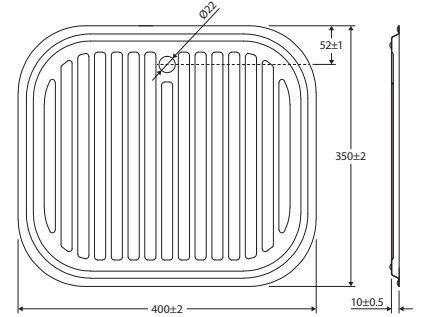

ACCESSORY SPECIFICATIONS (CONT.)

Find sink mixer specifications on our website: fienza.com.au

TIVA Drainer Basket • A11

TIVA Drainer Basket • A12

TIVA Drainer Tray • A13

TIVA Drainer Tray • A14

TIVA Colander • A15