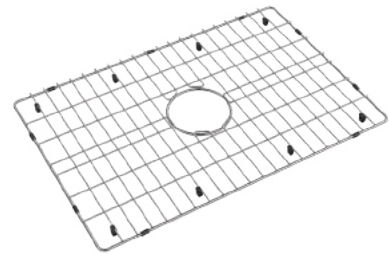

Styling Tip
Butler sinks are not only for traditional style kitchens. Add a bold-coloured mixer with clean lines for a modern look.

Create This Look

WINSTON Single Butler Sink, Medium
$1099 • 68703

KAYA® Urban Brass Pull-Out Sink Mixer
$549 • 228108UB

BUTLER DOUBLE SINK PROTECTOR

$89 • A27

- Designed for protecting your sink from scuff marks and scratches when rinsing dishes, cutlery and cooking utensils
- Made from polished 304 stainless steel
- Suits CHARLTON Double (68702)

BUTLER SINK PROTECTOR Small

$99 • A29

- Designed for protecting your sink from scuff marks and scratches when rinsing dishes, cutlery and cooking utensils
- Made from polished 304 stainless steel
- Suits CHARLTON Small (68700)

BUTLER SINK PROTECTOR Medium

$109 • A30

- Designed for protecting your sink from scuff marks and scratches when rinsing dishes, cutlery and cooking utensils
- Made from polished 304 stainless steel
- Suits CHARLTON Medium (68701) and WINSTON Medium (68703)

BUTLER SINK BASKET WASTE

Stainless Steel $35 • A3SS

PVD Carbon Metal $65 • A3CM

PVD Rugged Brass $65 • A3RB

- Made from polished 304 stainless steel
- Suits all butler sinks, and all HANA sinks
- 50 mm outlet, 90 mm deep

Use the removable basket-shaped strainer to trap food waste