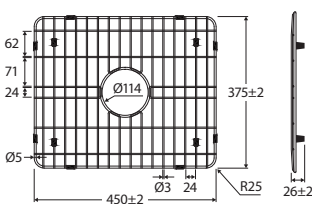

Butler Sink Protector • A27