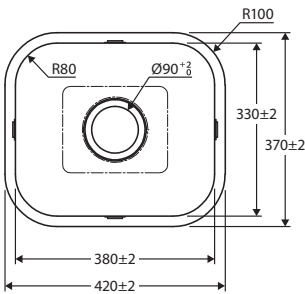

TIVA 785 • 68109

TIVA Round • 68103

TIVA 420 • 68102

TIVA 365 • 68101

TIVA 345 • 68100

Please note: Butler sink measurements shown are a guide only. For installation, measurements must be taken from physical product received.