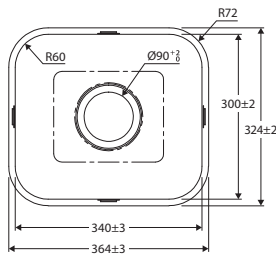

TIVA 785 • 68109

TIVA Round • 68103

TIVA 420 • 68102

TIVA 365 • 68101

TIVA 345 • 68100

Please note: Butler sink measurements shown are a guide only. For installation, measurements must be taken from physical product received.