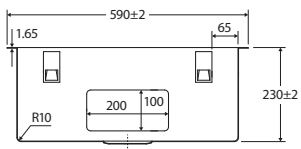

HANA 50L • 68503

HANA 50L • 68501