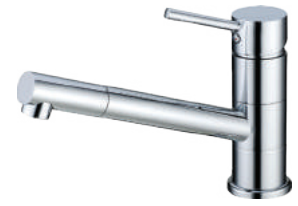

ISABELLA
Swivel Sink Mixer

Chrome $199 • 213110

WELS 4 Star rated, 6.5L/min