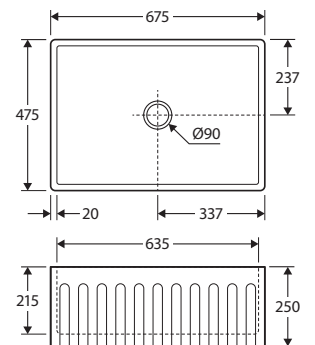

TIVA 785 • 68109

TIVA Round • 68103

TIVA 420 • 68102

TIVA 365 • 68101

TIVA 345 • 68100

Please note: Butler sink measurements shown are a guide only. For installation, measurements must be taken from physical product received.