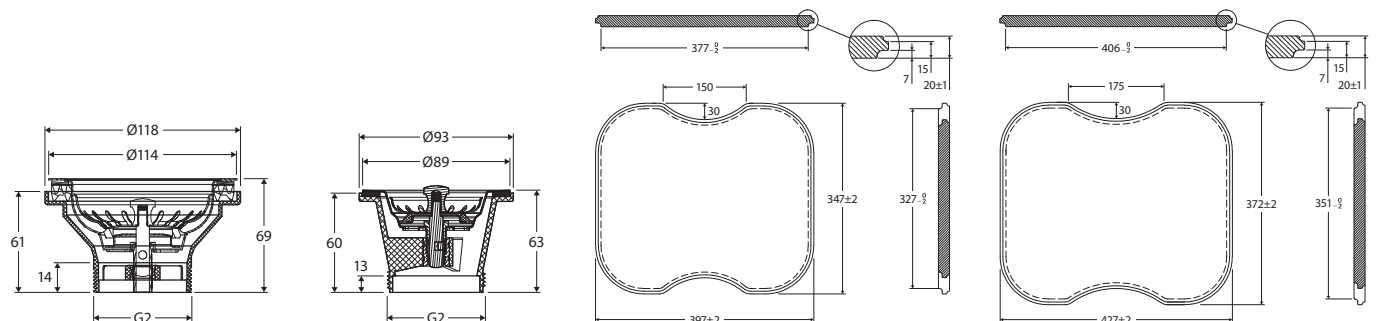

Basket Waste • A4

Basket Waste • A5

TIVA Chopping Board • A6

TIVA Chopping Board • A7