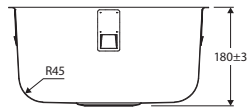

TIVA 785 • 68109

TIVA Round • 68103

TIVA 420 • 68102

TIVA 365 • 68101

TIVA 345 • 68100

Please note: Butler sink measurements shown are a guide only. For installation, measurements must be taken from physical product received.