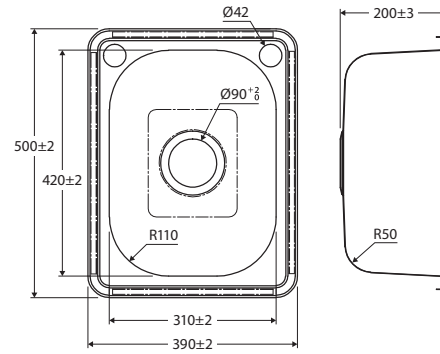

TIVA 22L • 68200