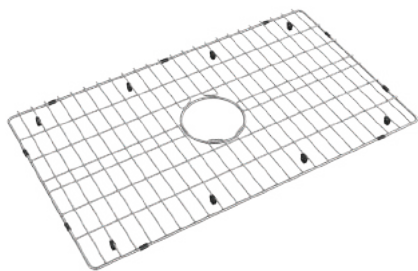

BUTLER DOUBLE SINK PROTECTOR

$89 • A27

- Designed for protecting your sink from scuff marks and scratches when rinsing dishes, cutlery and cooking utensils
- Made from polished 304 stainless steel
- Suits CHARLTON Double (68702)