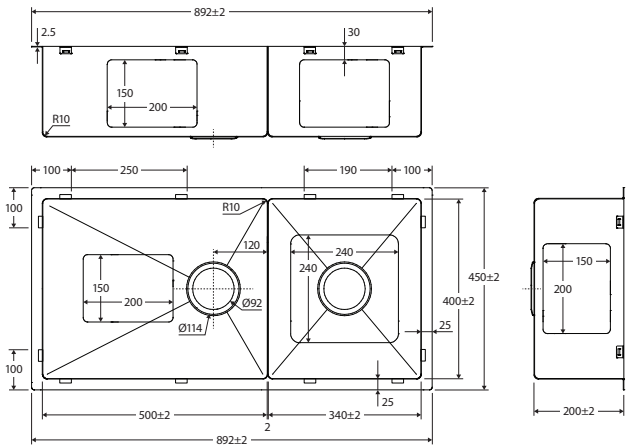

Find sink mixer specifications on our website: fienza.com.au

HANA 36L • 68404

HANA 55L • 68405

HANA 40L/27L • 68406

HANA 27L/27L • 68403

HANA 40L • 68402

HANA 32L • 68401

HANA 27L • 68400