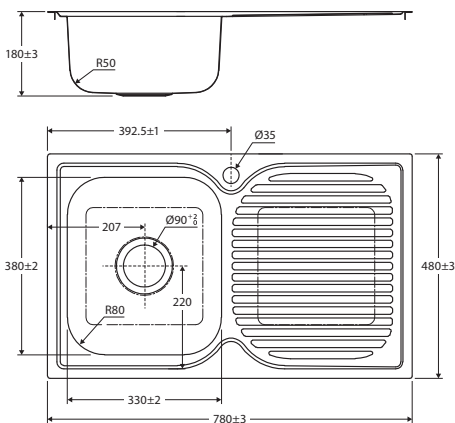

TIVA 780 • 68104L, 68104R