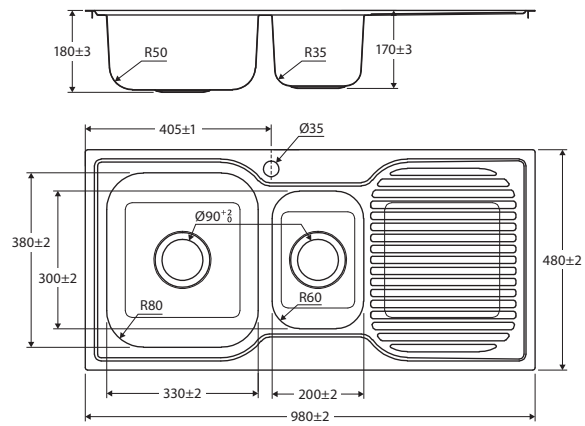

TIVA 980 • 68105L, 68105R