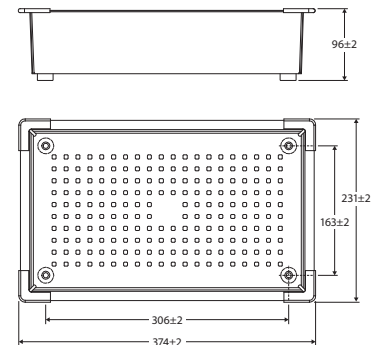

ACCESSORY SPECIFICATIONS (CONT.)

Find sink mixer specifications on our website: fienza.com.au

TIVA Drainer Basket • A11

TIVA Drainer Basket • A12

TIVA Drainer Tray • A13

TIVA Drainer Tray • A14

TIVA Colander • A15