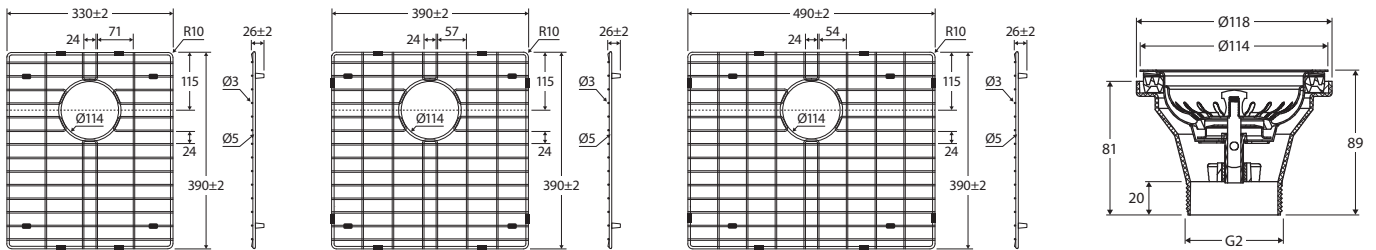

HANA 39L • 68500

Cleaners Sink • 68800

Find sink mixer specifications on our website: fienza.com.au

Accessory SPECIFICATIONS

HANA Chopping Board • A26

HANA Roll Up Drainer • A22

HANA Drainer Tray • A21

HANA Colander • A20