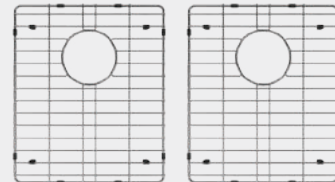

\$1199 • 68403RB

KAYA® Urban Brass
Pull Out Sink Mixer

\$549 • 228108UB

Stainless Steel

PVD Carbon Metal
with 2 matching Sink Protectors

PVD Rugged Brass
with 2 matching Sink Protectors

HANA

Double Kitchen Sink, 27L/27L