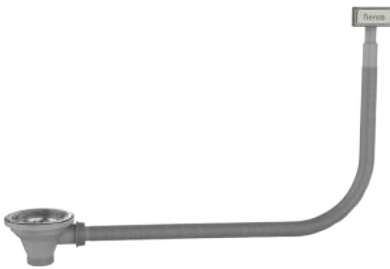

HANA LAUNDRY SINK BASKET WASTE with Overflow Kit

$45 • A3-OVERFLOW

- Suits HANA 50L (68501), HANA 39L (68500)

HANA SINK BASKET WASTE

$35 • A3SS

- Made from high quality 304 stainless steel
- Suits all HANA sinks, and all butler sinks
- 50 mm outlet, 90 mm deep