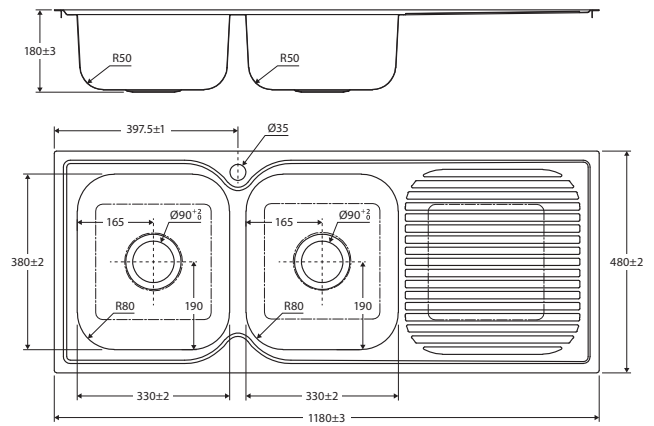

Find sink mixer specifications on our website: fienza.com.au

HANA 36L • 68404

HANA 55L • 68405

HANA 40L/27L • 68406

HANA 27L/27L • 68403

HANA 40L • 68402

HANA 32L • 68401

HANA 27L • 68400