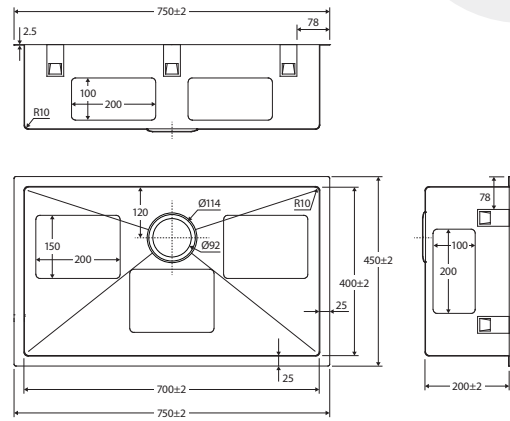

Find sink mixer specifications on our website: fienza.com.au

HANA 36L • 68404

HANA 55L • 68405

HANA 40L/27L • 68406

HANA 27L/27L • 68403

HANA 40L • 68402

HANA 32L • 68401

HANA 27L • 68400