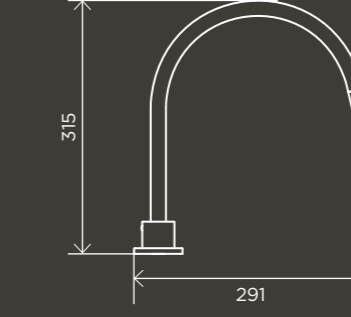

Round High-Rise Swivel Hob Spout

MS08