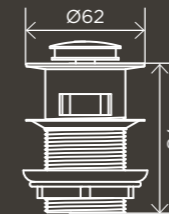

**Square Robe Hook**

MR03

**Basin Pop Up Waste 32mm - Overflow / Slotted**

MP04-A

**Basin Pop Up Waste 32mm - No Overflow / Unslotted**

MP04-B

**40mm Pop Up Waste - No Overflow / Unslotted**

MP04-B40