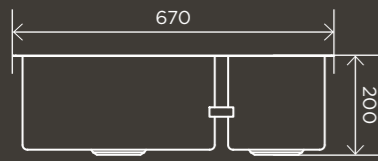

SINKS

**Kitchen Sink -
One and Half Bowl
670 x 440**

MKSP-D670440