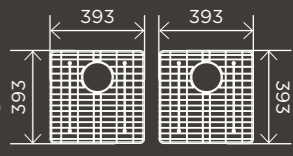

**Lavello
Protection
Grid for
MKSP-D860440
(2pcs)**

GRID-04