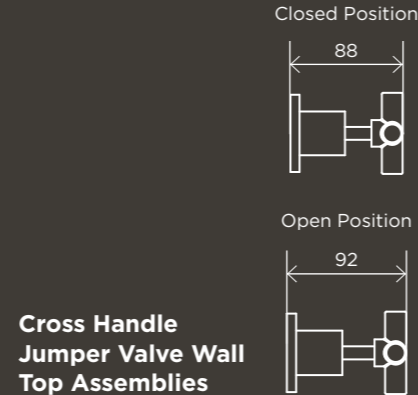

## WALL TAPS

**Square Quarter Turn Wall Top Assemblies**

MW04

**Round Quarter Turn Wall Top Assemblies**

MW06

**Cross Handle Jumper Valve Wall Top Assemblies**

MW08JL

**Circular Wall Taps**

## SPOUTS

**Square Wall Spout**

MS01

**Round Curved Spout**

MS05

**Round Curved Spout 130mm**

MS05-130

**Round High-Rise Swivel Wall Spout**