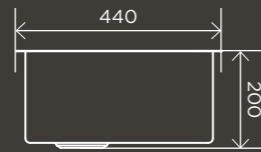

**Kitchen Sink -
Single Bowl
380 x 440**

MKSP-S380440