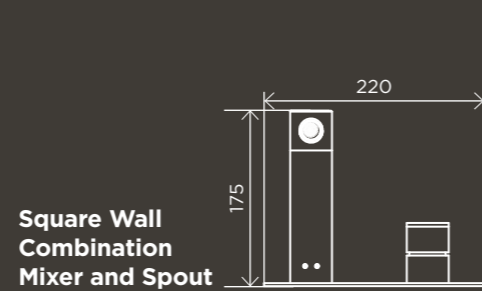

Square Wall Combination Mixer and Spout

MC01