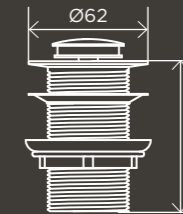

**Square Robe Hook**

MR03

**Basin Pop Up Waste 32mm - Overflow / Slotted**

MP04-A

**Basin Pop Up Waste 32mm - No Overflow / Unslotted**

MP04-B

**40mm Pop Up Waste - No Overflow / Unslotted**

MP04-B40