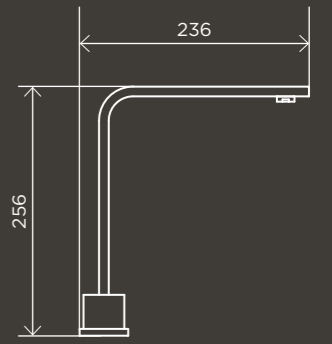

Square High-Rise Swivel Hob Spout

MS09