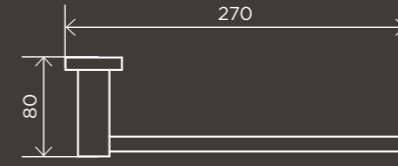

**Round Robe Hook**

MR03-R

**Square Guest Towel Rail**

MR05

**Round Guest Towel Rail**

MR05-R

**Round Mini Stop Cistern Tap with Backplate**

MP11P