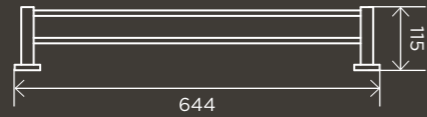

MR01

Round Double Towel Rail 600mm