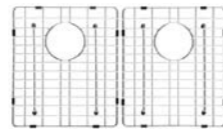

Lavello Protection Grid for MKSP-D760440 (2pcs)