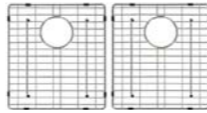

Lavello Protection Grid for MKSP-D860440 (2pcs)

GRID-03