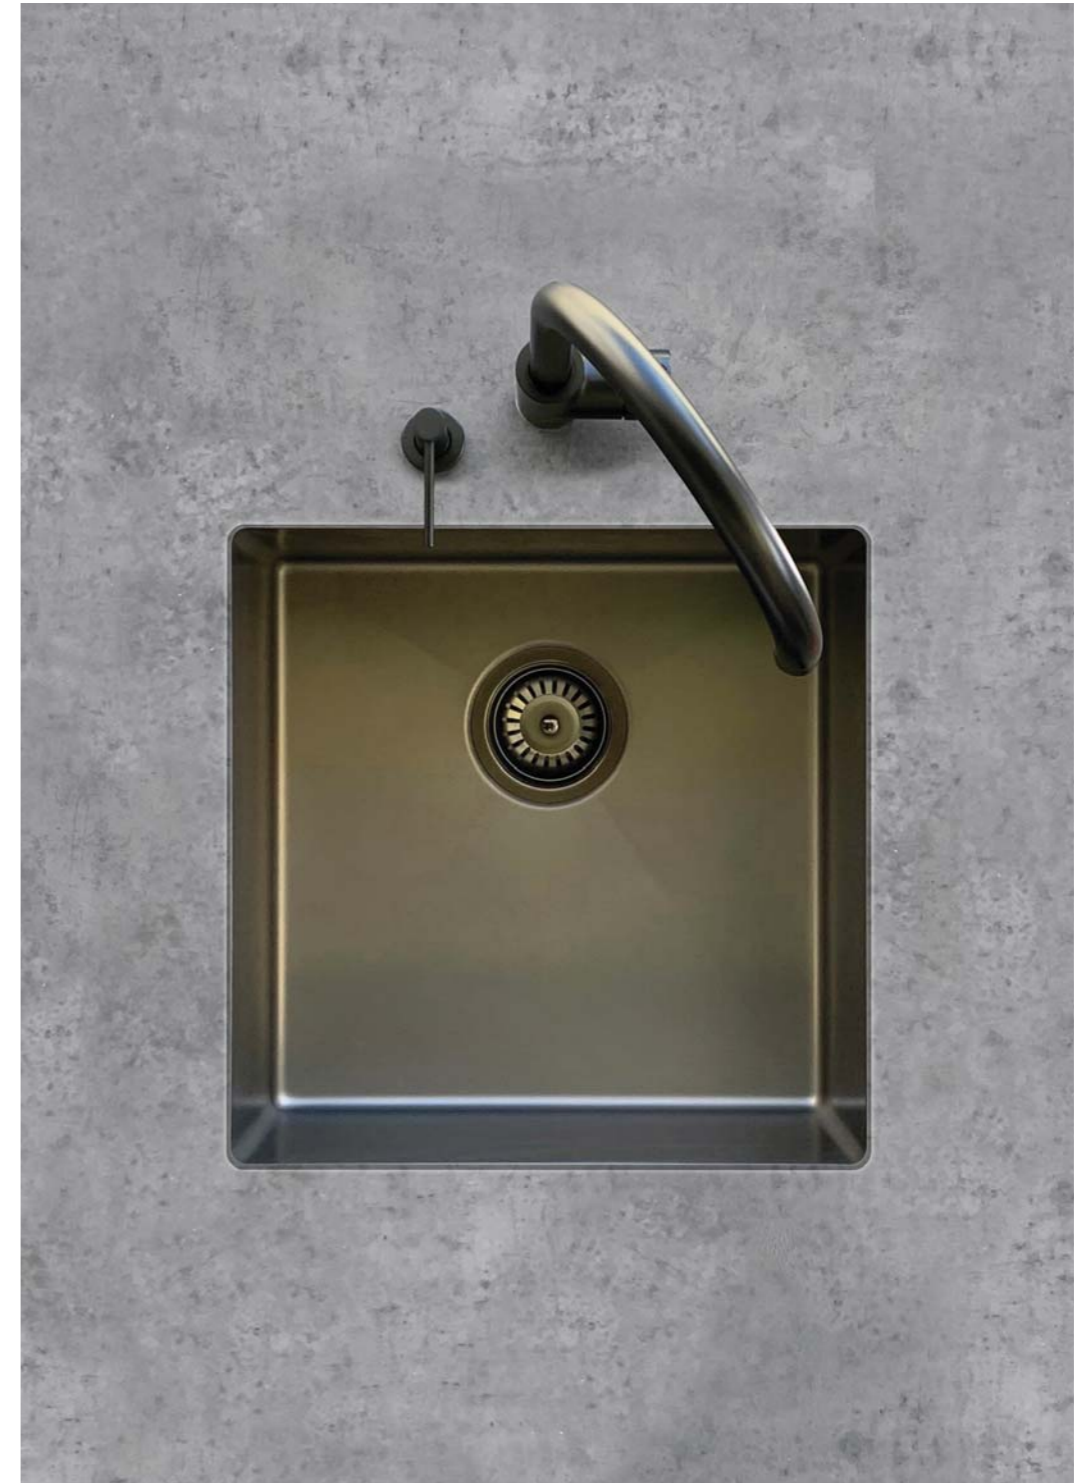

## AWARD WINNING SINK

Lavello sinks have won awards in 2019 and 2020 resulting in becoming the only Australian sink brand to win back to back awards at an international level.