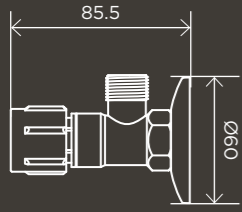

**Square Double Towel Rail 600mm**

MR01

**Round Double Towel Rail 600mm**

MR01-R

**Round Bathroom Shelf**

MR08

**Square Toilet Brush and Holder**

MTO01