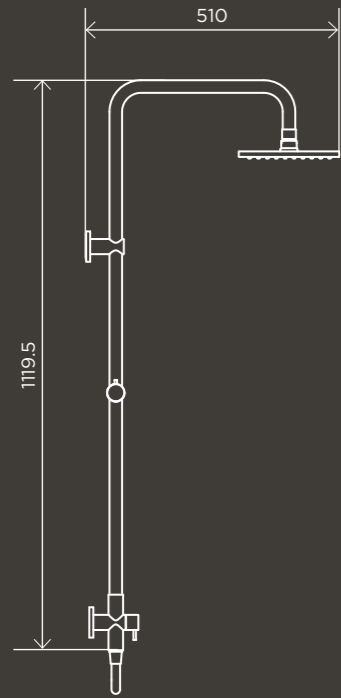

## SOAP DISPENSER

**Round Soap Dispenser**

MP09

**SHOWERS**

**200mm  
Rose, Round  
Combination  
Shower Rail  
Single-Function  
Hand Shower**  
MZ0704-R

**300mm  
Rose, Round  
Combination  
Shower Rail  
Single-Function  
Hand Shower**  
MZ0706-R