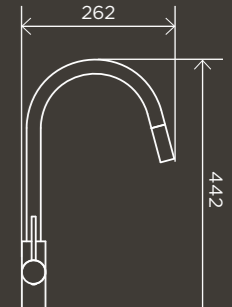

## SOAP DISPENSER

**Round Soap Dispenser**

MP09

**SHOWERS**

**200mm  
Rose, Round  
Combination  
Shower Rail  
Single-Function  
Hand Shower**  
MZ0704-R

**300mm  
Rose, Round  
Combination  
Shower Rail  
Single-Function  
Hand Shower**  
MZ0706-R