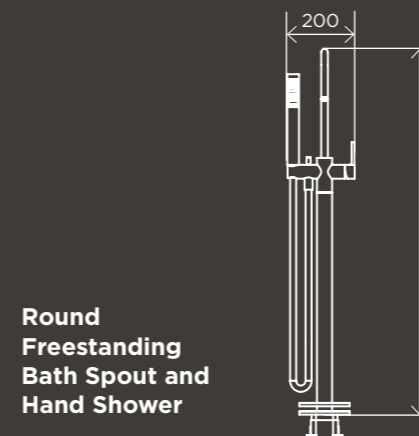

## BATH MIXERS

**Square Freestanding Bath Mixer**

MB05

**Round Freestanding Bath Spout**

MB06

**Square Freestanding Bath Spout and Hand Shower**

MB08

**Round Freestanding Bath Spout and Hand Shower**