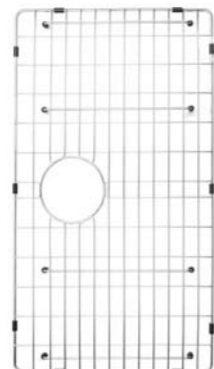

Lavello Protection Grid for MKSP-S760440