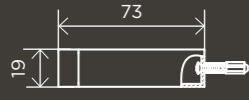

BATHROOM ACCESSORIES & HARDWARE

Square Door Stop

MDS01

Round Door Stop