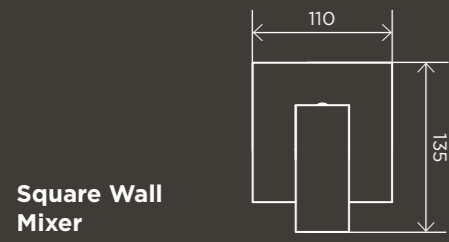

Round Wall Mixer

WALL MIXERS

Square Wall Mixer

MW01