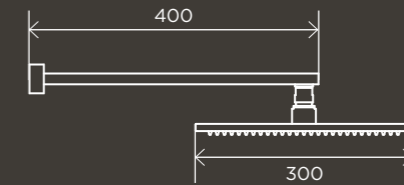

**Square Wall
Shower 300mm
Rose, 400mm Arm**
MA0103