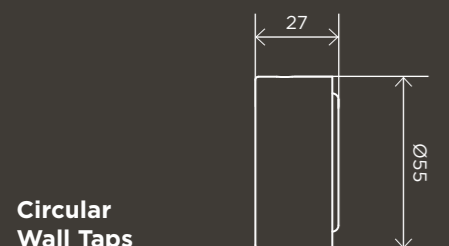

## WALL TAPS

**Square Quarter Turn Wall Top Assemblies**

MW04

**Round Quarter Turn Wall Top Assemblies**

MW06

**Cross Handle Jumper Valve Wall Top Assemblies**

MW08JL

**Circular Wall Taps**