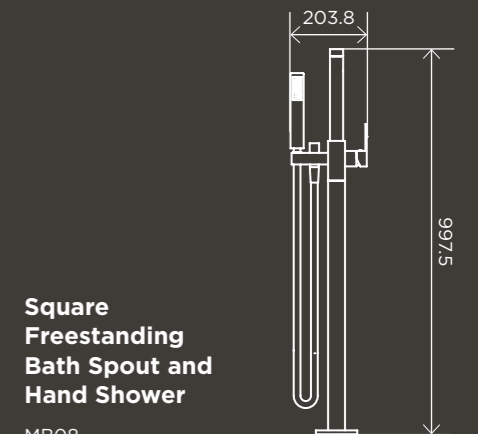

## SPOUTS

**Square Wall Spout**

MS01

**Round Curved Spout**

MS05

**Round Curved Spout 130mm**

MS05-130

**Round High-Rise Swivel Wall Spout**

## BATH MIXERS

**Square Freestanding Bath Mixer**

MB05

**Round Freestanding Bath Spout**

MB06

**Square Freestanding Bath Spout and Hand Shower**

MB08

**Round Freestanding Bath Spout and Hand Shower**