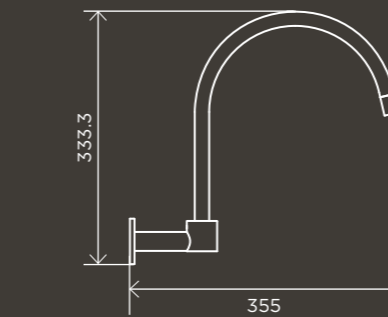

## SPOUTS

**Square Wall Spout**

MS01

**Round Curved Spout**

MS05

**Round Curved Spout 130mm**

MS05-130

**Round High-Rise Swivel Wall Spout**