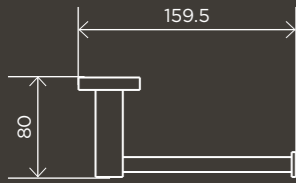

Square Toilet Roll Holder

MR02B