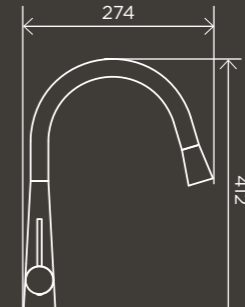

Round Pull Out Kitchen Mixer Tap

Pull-out Piccola Kitchen Mixer

MK17