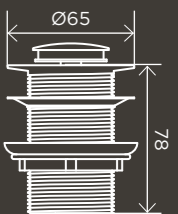

**Square Robe Hook**

MR03

**Basin Pop Up Waste 32mm - Overflow / Slotted**

MP04-A

**Basin Pop Up Waste 32mm - No Overflow / Unslotted**

MP04-B

**40mm Pop Up Waste - No Overflow / Unslotted**

MP04-B40