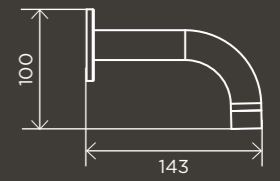

## SPOUTS

**Square Wall Spout**

MS01

**Round Curved Spout**

MS05

**Round Curved Spout 130mm**

MS05-130

**Round High-Rise Swivel Wall Spout**