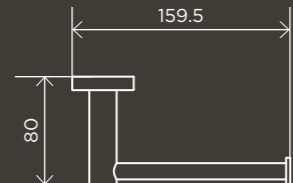

Round Toilet Roll Holder

MR02-R

Square Robe Hook