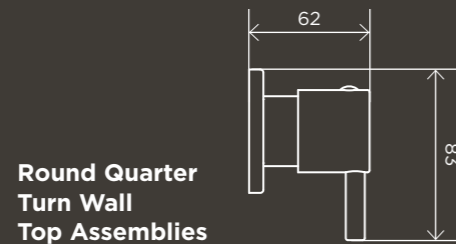

## WALL TAPS

**Square Quarter Turn Wall Top Assemblies**

MW04

**Round Quarter Turn Wall Top Assemblies**

MW06

**Cross Handle Jumper Valve Wall Top Assemblies**

MW08JL

**Circular Wall Taps**