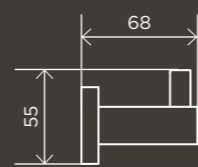

BATHROOM ACCESSORIES & HARDWARE

MDS01

MDS02

MDS03

MR03-R

MR05

MR05-R

MP11P

Square Double Towel Rail 600mm

MR01

Round Double Towel Rail 600mm

MR01-R

MR08

MTO01

MTO01-R

MR01-R90

MR01-SR60

MR01-SR90

115.884.00.1

MP05-R

MR02B

MR02-R

Square Robe Hook

MR03

MP04-A

MP04-B

MP04-B40