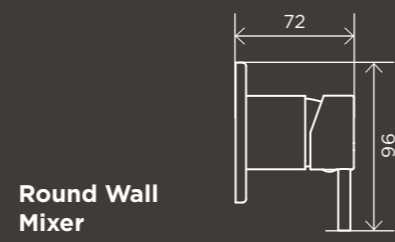

Round Wall Mixer

MW03S