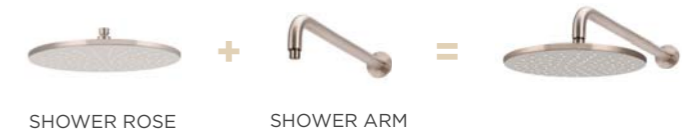

SHOWERS

CUSTOMISE YOUR OWN - CHOOSE A SHOWER ARM & ROSE