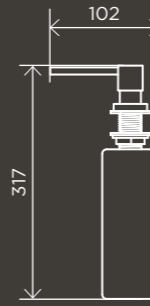

## SOAP DISPENSER

**Round Soap Dispenser**

MP09

**SHOWERS**

**200mm  
Rose, Round  
Combination  
Shower Rail  
Single-Function  
Hand Shower**  
MZ0704-R

**300mm  
Rose, Round  
Combination  
Shower Rail  
Single-Function  
Hand Shower**  
MZ0706-R