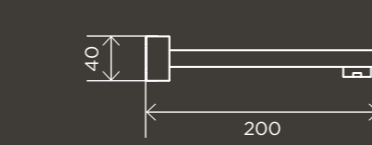

SPOUTS

Square Wall Spout

MS01