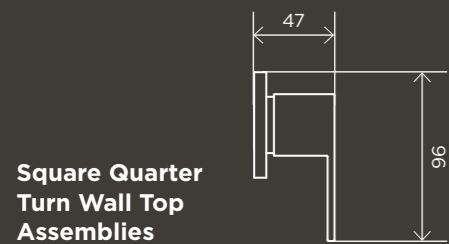

WALL TAPS

Square Quarter Turn Wall Top Assemblies

MW04