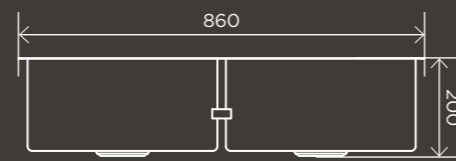

## SINKS

**Kitchen Sink -  
One and Half Bowl  
670 x 440**

MKSP-D670440

**Kitchen Sink -  
Double Bowl  
760 x 440**

MKSP-D760440

**Kitchen Sink -  
Double Bowl  
860 x 440**

MKSP-D860440

**Kitchen Sink -  
One and Half Bowl  
670 x 440**