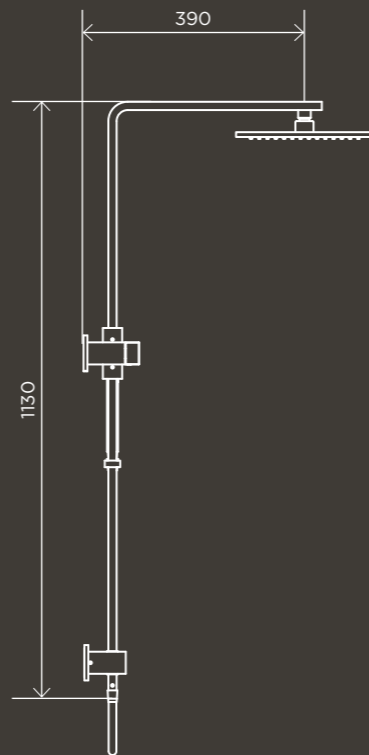

**Square
Combination
Shower Rail
300mm Rose**
MZ0203