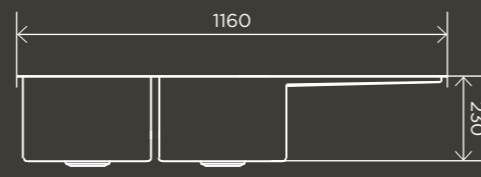

**Kitchen Sink -
Drainboard Double Bowl
1160 x 440 x 200**

MKSP-D1160440D