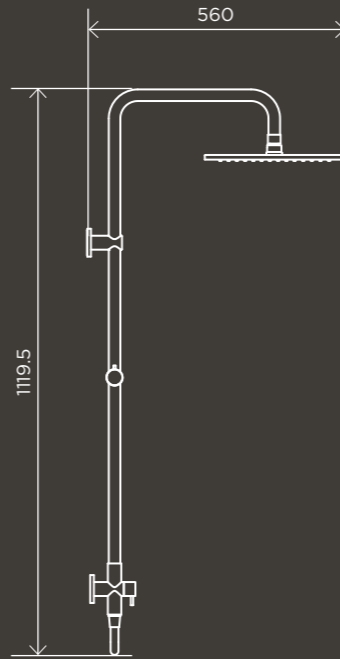

## SOAP DISPENSER

**Round Soap Dispenser**

MP09

**SHOWERS**

**200mm  
Rose, Round  
Combination  
Shower Rail  
Single-Function  
Hand Shower**  
MZ0704-R

**300mm  
Rose, Round  
Combination  
Shower Rail  
Single-Function  
Hand Shower**  
MZ0706-R