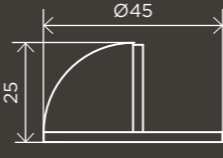

Round Half Moon Door Stop