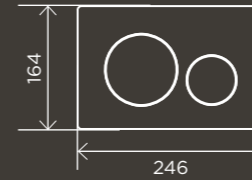

Sigma21 Dual Flush Plate by Geberit

115.884.00.1

Round Bottle Trap for 32mm Basin Waste and 40mm Outlet

MP05-R