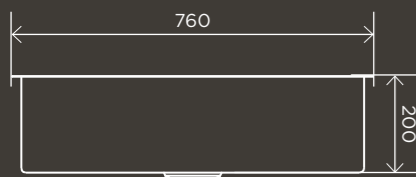

**Kitchen Sink -
Single Bowl
760 x 440 x 200**

MKSP-S760440