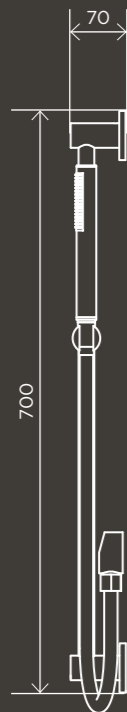

**Round Hand  
Shower on  
Rail Column**  
MZ0402-R

**Square  
Combination  
Shower Rail  
300mm Rose**  
MZ0203

**Square Hand  
Shower on  
Swivel Bracket**  
MZ05

**Round Hand  
Shower on  
Fixed Bracket**  
MZ08-R