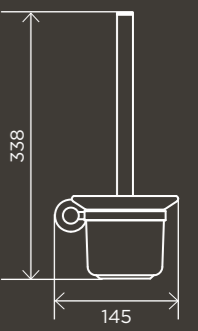

Round Toilet Brush and Holder

MTO01-R