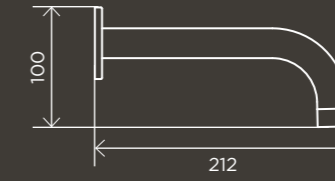

Round Curved Spout

MS05