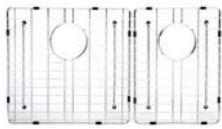

Lavello Protection Grid for MKSP-D670440 (2pcs)

GRID-04