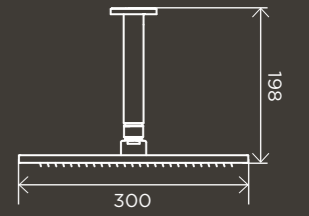

**Square Ceiling
Shower 300mm
Rose, 200mm
Dropper**
MA0403