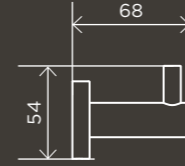

Round Robe Hook

MR03-R