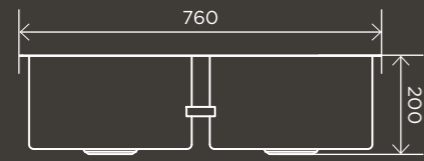

**Kitchen Sink -
Double Bowl
760 x 440**

MKSP-D760440