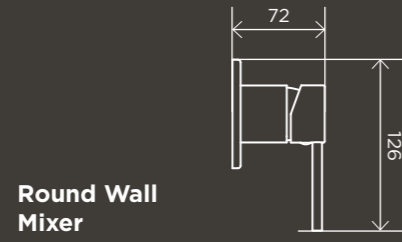

Round Wall Mixer

Round Wall Mixer

MW03