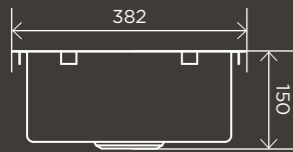

## SINKS

**Kitchen Sink -  
One and Half Bowl  
670 x 440**

MKSP-D670440

**Kitchen Sink -  
Double Bowl  
760 x 440**

MKSP-D760440

**Kitchen Sink -  
Double Bowl  
860 x 440**

MKSP-D860440

**Kitchen Sink -  
One and Half Bowl  
670 x 440**