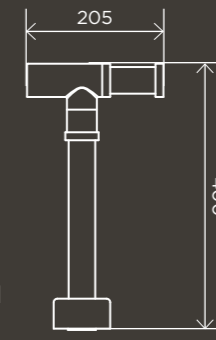

Round Bottle Trap for 32mm Basin Waste and 40mm Outlet