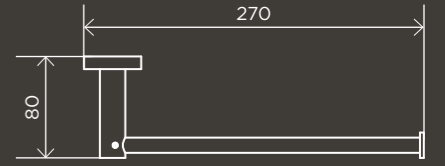

**Round Robe Hook**

MR03-R

**Square Guest Towel Rail**

MR05

**Round Guest Towel Rail**

MR05-R

**Round Mini Stop Cistern Tap with Backplate**

MP11P