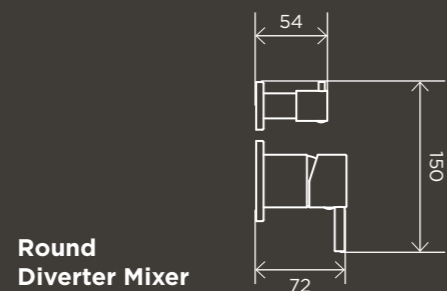

Round Diverter Mixer

MW07TS