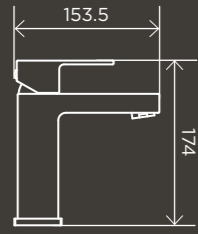

BASIN MIXERS

Square Basin Mixer

MB01

Round Basin Mixer

MB02