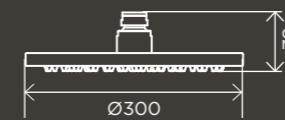

**Round Shower
Rose 300mm**
MH06