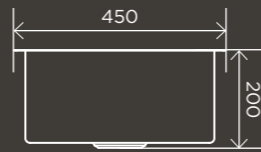

**Kitchen Sink -
Single Bowl
450 x 450**

MKSP-S450450