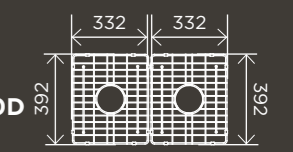

**Lavello
Protection
Grid for
MKSP-D1160440D
(2pcs)**

GRID-07