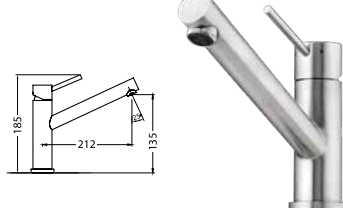

Goose neck pull out mixer

Maximum pressure / 500kpa
WELS 4 Star / 7.5L per minute

- S **SS2525**
- BL **SS2525-BL**
- AU **SS2525-AU**
- GM **SS2525-GM**