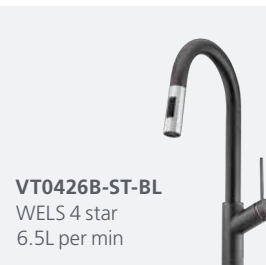

Farmhouse sink

Feature Accessories / See page 27
for the accessories that come included with your sink.

Taps /
View all taps on pages 22-25

● = Sinks available in both Black ● and White ○