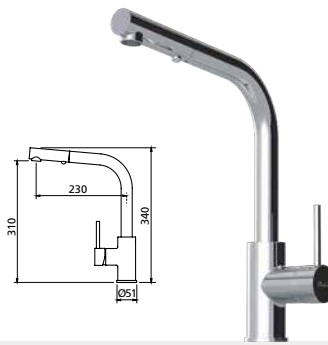

Pull out right angle spray mixer

Maximum pressure / 500kpa
WELS 5 Star / 6.0L per minute

TS2170-P