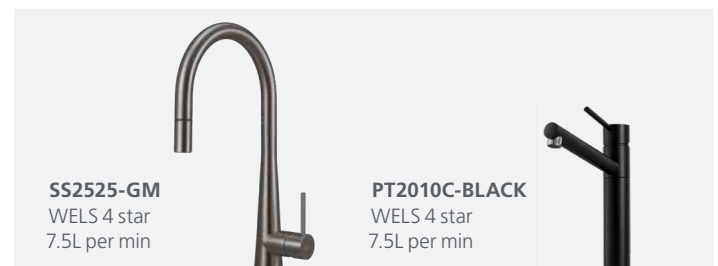

Taps /

View all taps on **pages 22-25**