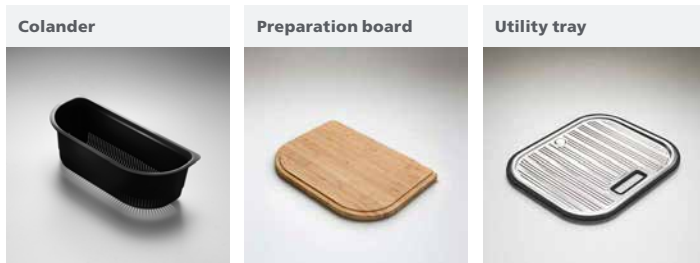

Taps /

View all taps on **pages 22-25**