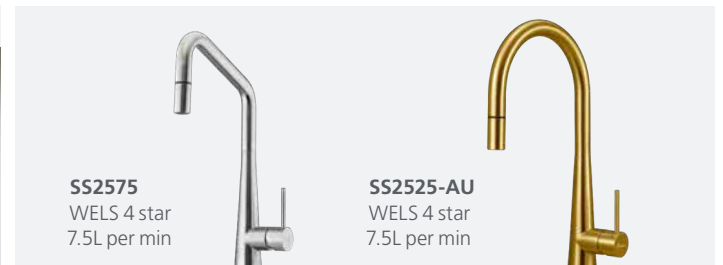

Taps /

View all taps on **pages 22-25**