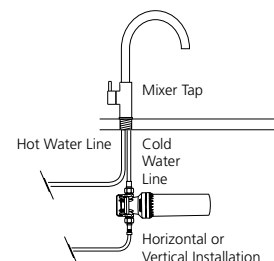

Inline Water Filtration Systems /

Connects to any new or existing mixer tap.

FS5010 Inline Water Filtration System for Standard Water Use

FR5910 Inline Water Filtration Replacement Cartridge for Standard Water Use

FS5050 Inline Water Filtration System for Harsh Water Use

FR5950 Inline Water Filtration Replacement Cartridge for Harsh Water Use