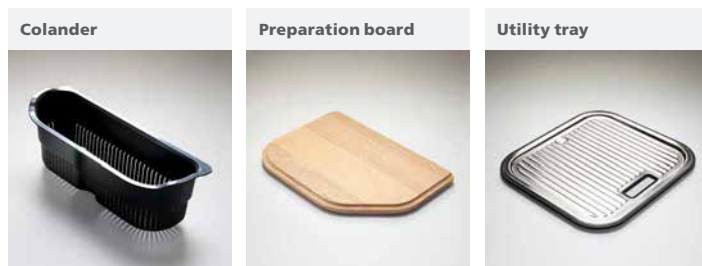

Taps /

View all taps on **pages 22-25**