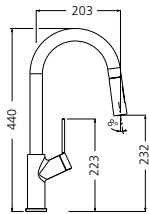

Features /

Italian made

Vilo taps are made in Italy to ensure premium quality and reliability.

Variety

The Vilo tap range comes in a variety of styles, finishes and colours to suit your sink and kitchen design.

Pull out and spray

Choose a pull out mixer with adjustable sprays for added functionality.

Warranty 15 years*

Featured products /

Vilo pull out mixer: VT0398B-WH
Professional double bowl undermount sink: PR1163U

Pull out spray mixer

Maximum pressure / 600kpa
WELS 4 Star / 6.5L per minute

- VT0426C
- VT0426B
- VT0426B-ST-BL

Pull out mixer

Maximum pressure / 600kpa
WELS 4 Star / 6.5L per minute

- VT0398C
- VT0398B
- VT0398C-BLACK
- VT0398C-ST-BL
- VT0398B-WH
- VT0398B-GM
- VT0398B-AU
- VT0398B-NB

Filtered water

Pair Vilo and Pepe taps with an Oliveri Inline Water Filter for pure filtered water in your own home.

See [page 26](#)

Pepe

Features /

Italian made

Pepe taps are made in Italy to ensure premium quality and reliability.

Variety

The Pepe tap comes in a variety of finishes and colours to suit your sink and kitchen design.

Distinct design

A bold design that will make a statement in your kitchen.

Warranty 15 years*

Swivel mixer

Maximum pressure / 600kpa
WELS 4 Star / 7.5L per minute

- PT2010C
- PT2010B
- PT2010C-BLACK
- PT2010C-ST-BL