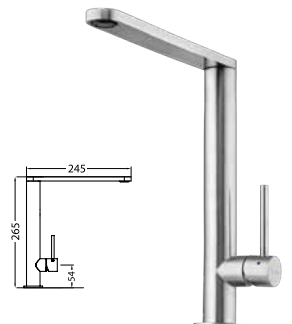

Goose neck mixer

Maximum pressure / 500kpa
WELS 4 Star / 7.5L per minute

- S **SS2520**