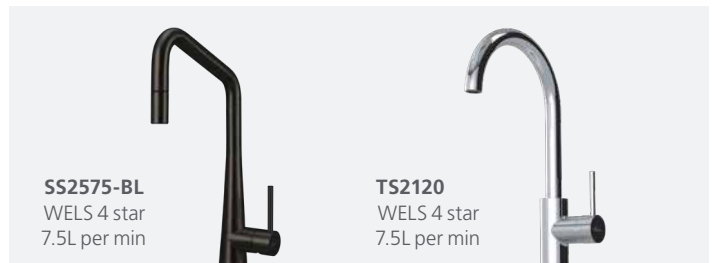

Taps /

View all taps on **pages 22-25**