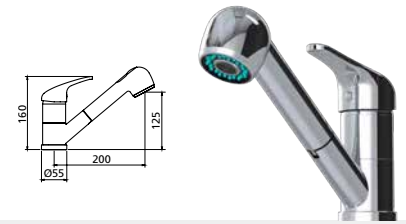

Pull out spray mixer

Maximum pressure / 500kpa
WELS 4 Star / 7.5L per minute

TS2180-P