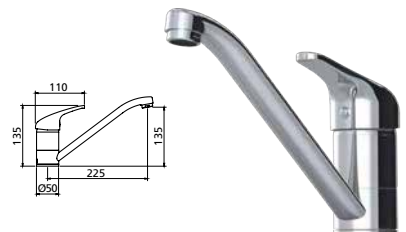

Single lever mixer

Maximum pressure / 500kpa
WELS 4 Star / 7.5L per minute

TS2180

Filter Taps

Features /

3 Way Filter taps

Make your water filter cartridge last longer with a three way tap. Only filter the water you drink with no need for a second satellite tap.