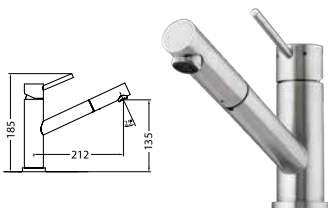

Square goose neck pull out mixer

Maximum pressure / 500kpa
WELS 4 Star / 7.5L per minute

- S **SS2575**
- BL **SS2575-BL**
- AU **SS2575-AU**
- GM **SS2575-GM**