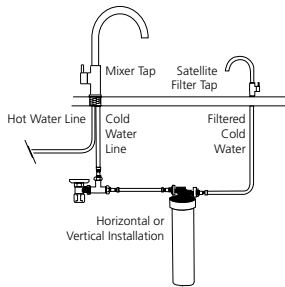

Satellite Water Filtration Systems /

Filters mains water through a designer satellite filter tap.

FS7025 Satellite Water Filtration System with Round Goose Neck Filter Tap

FS7075 Satellite Water Filtration System with Square Goose Neck Filter Tap

FR7905 Satellite Water Filtration Replacement Cartridge