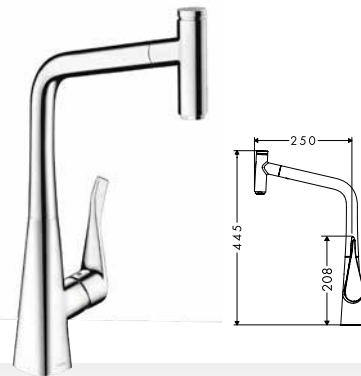

Quick Clean

Limescale deposits are simply wiped away by rubbing a finger over the flexible silicone slats.

Metris® Select 320
Pull out mixer

Maximum pressure / 500kpa
WELS 4 Star / 7L per minute

14884003