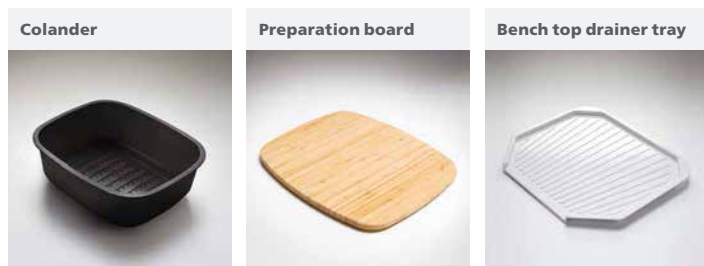

Feature Accessories /

See **page 28-29** for the accessories that come included with your sink.