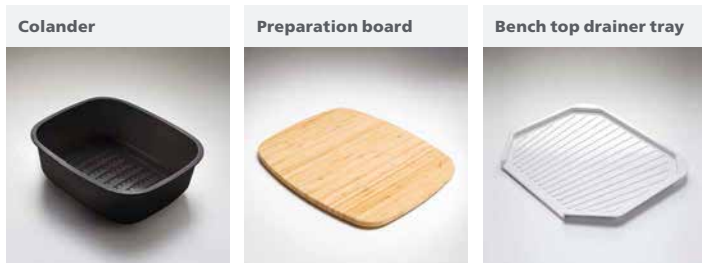

Feature Accessories /

See **page 28** for the accessories that come included with your sink.