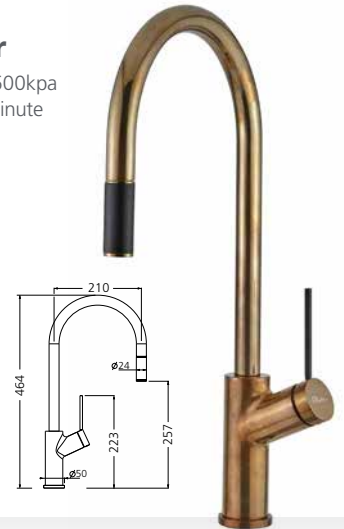

Pull out mixer

Maximum pressure / 600kpa
WELS 4 Star / 6.5L per minute

- VT0398C
- VT0398B
- VT0398C-BLACK
- VT0398C-ST-BL
- VT0398B-WH
- VT0398B-GM
- VT0398B-AU
- VT0398B-NB