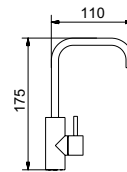

## Square goose neck filter tap

with water filtration system

**FS7075**

**Rating**

1 micron

**Warranty**

6 years\*