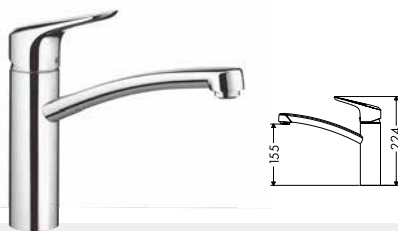

Ecos® M
Swivel mixer

Maximum pressure / 500kpa
WELS 4 Star / 7L per minute

14815003