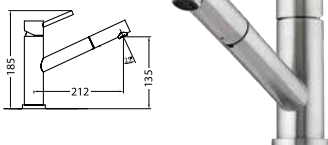

Swivel pull out mixer

Maximum pressure / 500kpa
WELS 4 Star / 7.5L per minute

- S **SS2515**