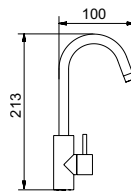

## Square goose neck filter tap

with water filtration system

**FS7075**

**Rating**

1 micron

**Warranty**

6 years\*