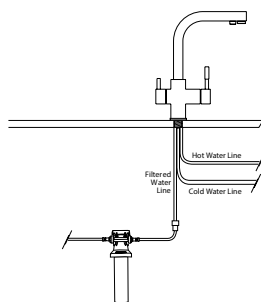

Filter Connection Kit /

Connects to a new or existing 3 way mixer or satellite tap.

FS7005 3 Way Mixer Tap or Satellite Filter Tap Filter Connection Kit

FR7905 3 Way Mixer Tap or Satellite Filter Tap Replacement Cartridge

This filter connection kit can be connected to an Oliveri 3 Way Mixer (sold separately, see page 23) or an existing 3 way mixer. Alternatively this connection kit can be connected to an existing satellite tap.