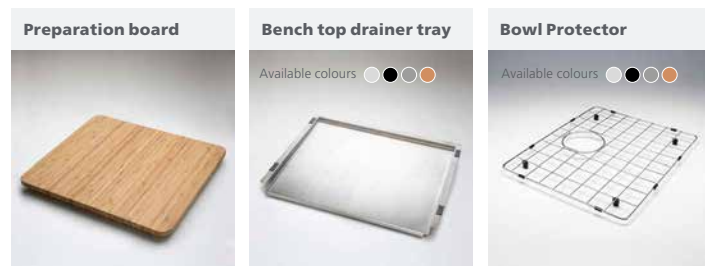

Feature Accessories /

See **page 27** for the accessories that come included with your sink.