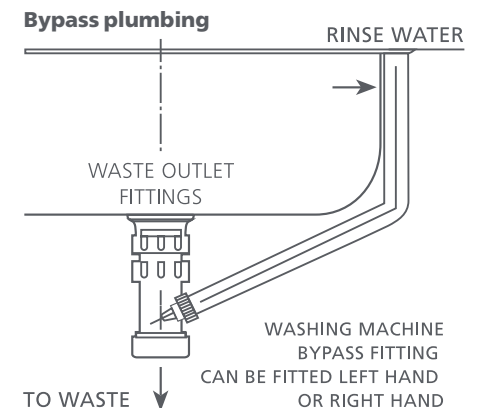

Overflow and Bypass plumbing

The Oliveri Laundry range is available with an overflow and bypass plumbing option. An overflow can safeguard against accidental overfilling, while the bypass plumbing will allow washing machine grey water to enter the drain even while the tub is in use.