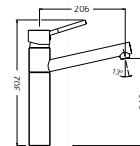

Warranty 15 years*

Swivel mixer

Maximum pressure / 600kpa
WELS 4 Star / 7.5L per minute

- PT2010C
- PT2010B
- PT2010C-BLACK
- PT2010C-ST-BL