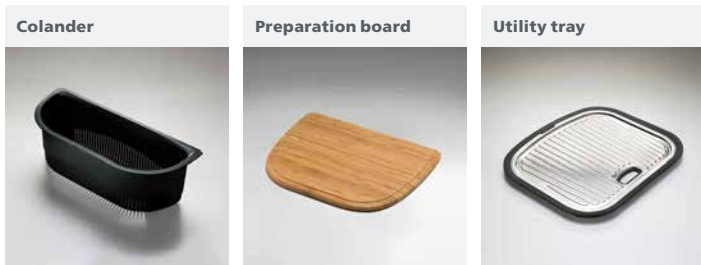

Feature Accessories /

See **page 29** for the accessories that come included with your sink.