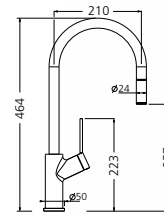

Pull out mixer

Maximum pressure / 600kpa
WELS 4 Star / 6.5L per minute

- VT0398C
- VT0398B
- VT0398C-BLACK
- VT0398C-ST-BL
- VT0398B-WH
- VT0398B-GM
- VT0398B-AU
- VT0398B-NB