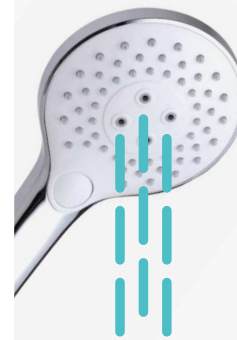

You'll be spoiled for choice with ceiling, wall, rail mount or hand-held shower heads, and a range of shower arms and mixers.

Oliveri hand showers offer **three spray settings** that can be easily selected using a button or lever.

Rain

Standard shower spray function giving you the perfect mixture between hard and soft spray for your everyday shower.

Needle

A hard, thin spray setting.

Massage

Thick spray coming from the centre of the rose gives a massaging sensation on your skin.