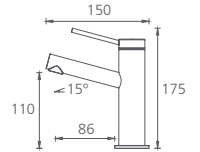

With diverter

● Chrome
 LON098500CR

I come in
3 finishes

-  Polished Chrome
-  Matte Black
-  Brushed Nickel

Featured product /
Venice tower basin mixer
with straight spout in
chrome finish: VE107500CR

Venice