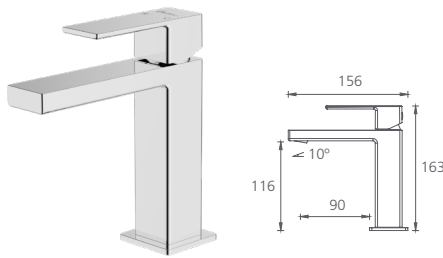

Prague

Basin mixer

Straight /
WELS 5 Star
6L per min

- Chrome PR113500CR