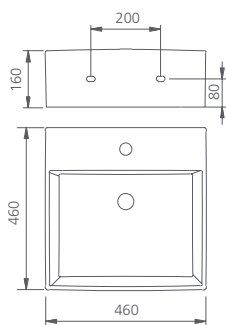

Wall hung basin

Bowl capacity **6.8L** / MU7063WH