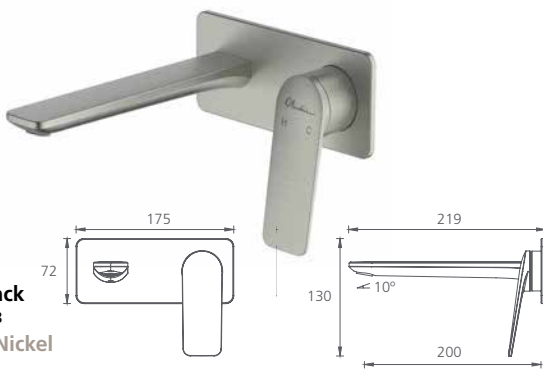

Wall mixer set

Straight /
WELS 5 Star
6L per min

- Chrome
  PA102500CR
- Matte Black
  PA102516MB
- Brushed Nickel
  PA102500BN