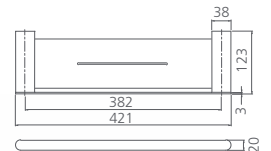

Soap dish

- Chrome MA859F26CR
- **Matte Black** MA859FC3MB
- Brushed Nickel MA859F07BN