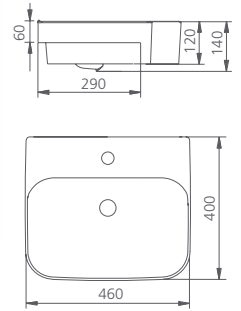

Semi-recessed basin

Bowl capacity **3.5L** / DU7130E