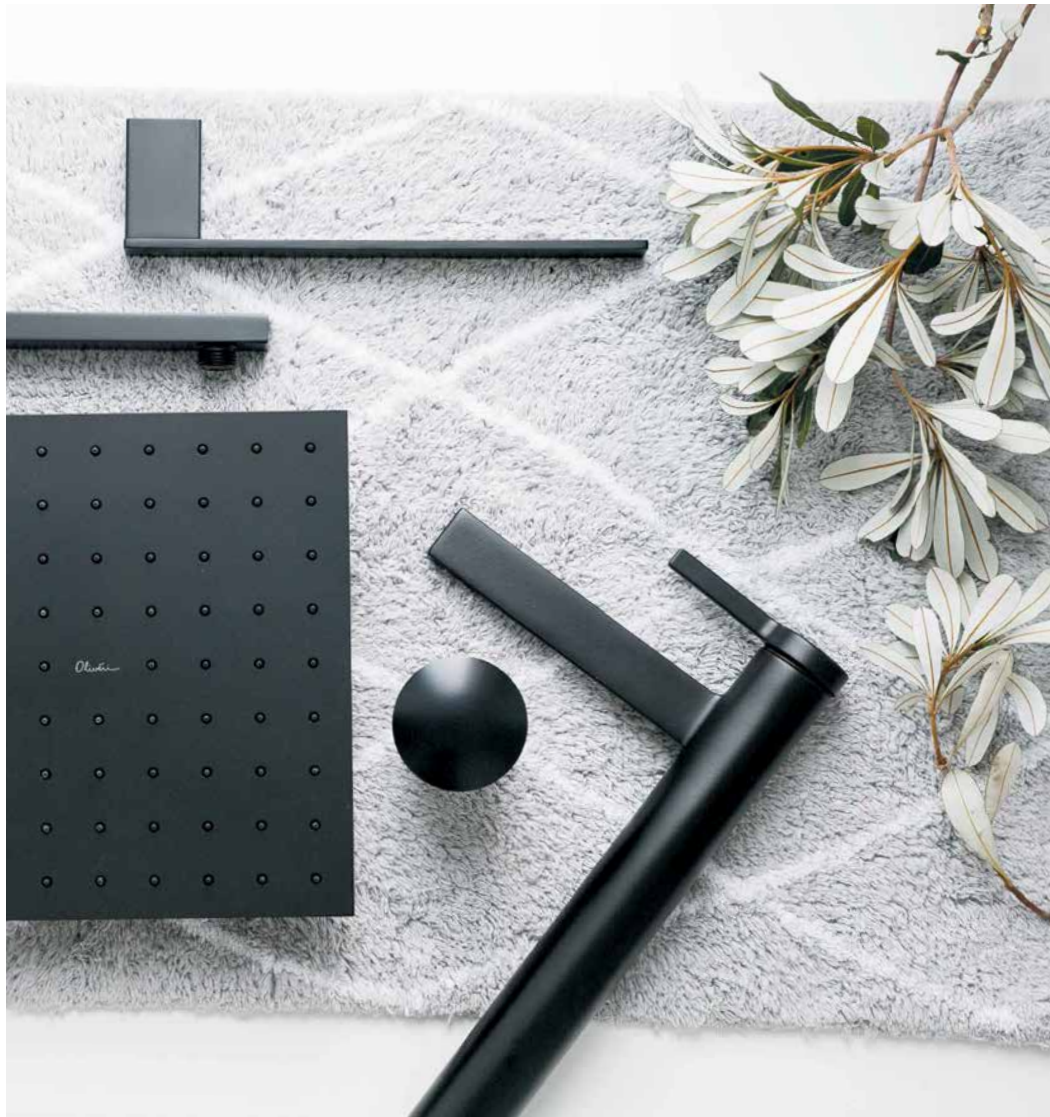

6

Create a hero piece in your bathroom –

a whole wall of amazing Italian tiles, a beautiful vanity or perhaps a gorgeous mirror. It's a great way to give the room a focal point; tying all the design elements together and setting the overall tone.