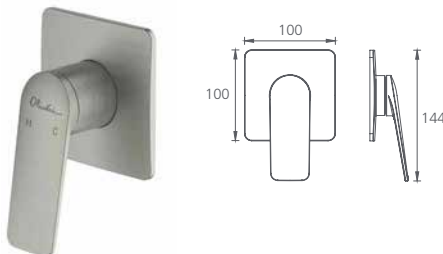

Wall mixers

- Chrome
  PA100500CR
- Matte Black
  PA100516MB
- Brushed Nickel
  PA100500BN