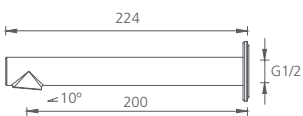

Wall spouts

Straight / WELS 5 Star / 6L per min

- **Chrome** VE108200CR
- **Matte Black** VE108206MB
- **Brushed Nickel** VE108204BN

Curved / WELS 5 Star / 6L per min

- **Chrome** VE105200CR
- **Matte Black** VE105206MB
- **Brushed Nickel** VE105204BN