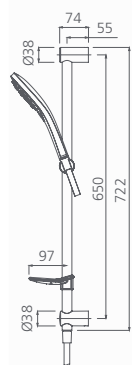

I come in
3 finishes

- Polished Chrome
- Matte Black
- Brushed Nickel

Featured products /

Madrid soap dish in brushed nickel: MA859F07BN

Paris basin mixer in brushed nickel: PA069520BN

Rome shower rose in brushed nickel: RO26500BN

Rome raised wall mounted shower arm in brushed nickel: RO0008BN

Rome

Hand shower with bracket

WELS 3 Star / 9L per min

- Chrome & White
  RO147013BCR
- Matte Black
  RO147013BMB

Hand shower head

WELS 3 Star / 9L per min

- Chrome & White
  RO147013HCR
- Matte Black
  RO147013HMB

Hand shower with rail

WELS 3 Star / 9L per min

- Chrome & White
  RO147013CR
- Matte Black
  RO147013MB
- Brushed Nickel
  RO147013BN

Dual shower set

WELS 3 Star / 9L per min

- Chrome & White
  RO36341CR
- Matte Black
  RO36341MB
- Brushed Nickel
  RO36341BN