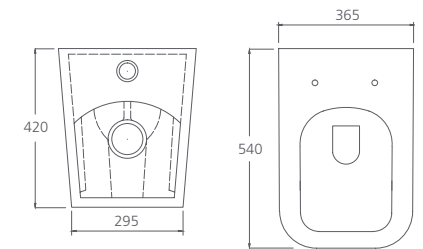

Oslo / Wall faced toilet suite

WELS 4 Star / 3.5L avg flush volume

Below codes include flush plate, Geberit cistern, and toilet suite:

Pan OS127BTW / Seat V11273ST

Oslo / Wall hung toilet suite

WELS 4 Star / 3.5L avg flush volume