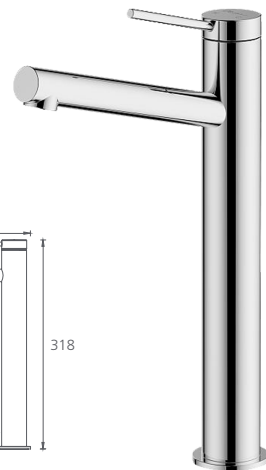

Tower basin mixers

Straight / WELS 5 Star / 6L per min

- Chrome VE107500CR
- Matte Black VE107506MB
- Brushed Nickel VE107504BN

Curved / WELS 5 Star / 6L per min

- Chrome VE104500CR
- Matte Black VE104506MB
- Brushed Nickel VE104504BN

Uplift / WELS 5 Star / 6L per min

- Chrome VE110500CR
- Matte Black VE110506MB
- Brushed Nickel VE110504BN