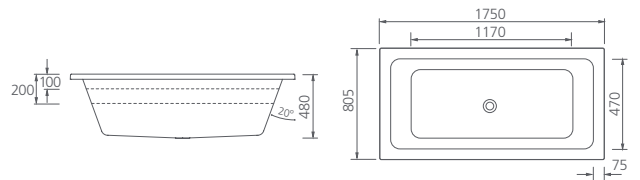

Available in two sizes