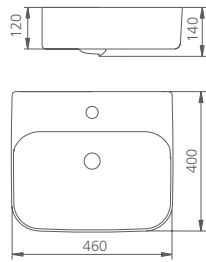

Counter top basin

Bowl capacity **4.5L** / DU7130C