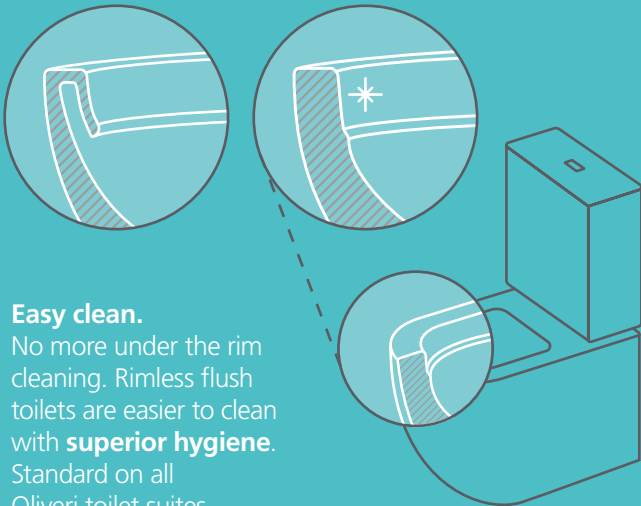

RIMLESS FLUSH

CONVENTIONAL
FLUSHING RIM

OLIVERI
RIMLESS FLUSH

Easy clean.

No more under the rim cleaning. Rimless flush toilets are easier to clean with **superior hygiene**. Standard on all Oliveri toilet suites.