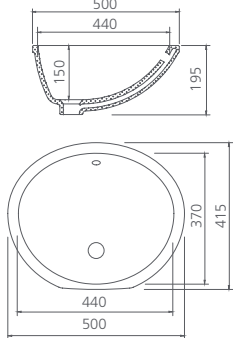

Bowl capacity **5.5L** / MU7063C

Visit oliveri.com.au for pop up waste and bottle trap options.[^]

[^]Pop up wastes and bottle traps are not included with VC basins. Visit oliveri.com.au for pop up waste and bottle trap options.

Wall hung basin

Bowl capacity 5.5L / V17131B

Rectangular basin

Bowl capacity 14.5L / OS542AB

Visit oliveri.com.au for pop up waste and bottle trap options. ^

Baths

Featured products /
Stockholm straight basin mixer in matte black: ST091506MB
Stockholm straight wall spout in matte black: ST095206MB
Stockholm wall mixer in matte black: ST093516MB
Oslo rectangular basin: OS542AB
Munich square back to wall bath: MU1500