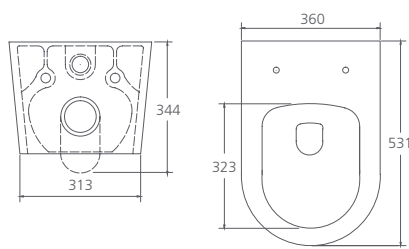

Oslo / Wall faced toilet suite

WELS 4 Star / 3.5L avg flush volume

Below codes include flush plate, Geberit cistern, and toilet suite:

Pan OS127BTW / Seat V11273ST

Oslo / Wall hung toilet suite

WELS 4 Star / 3.5L avg flush volume