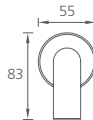

Wall spouts

Straight / WELS 5 Star / 6L per min

- **Chrome** VE108200CR
- **Matte Black** VE108206MB
- **Brushed Nickel** VE108204BN

Curved / WELS 5 Star / 6L per min

- **Chrome** VE105200CR
- **Matte Black** VE105206MB
- **Brushed Nickel** VE105204BN