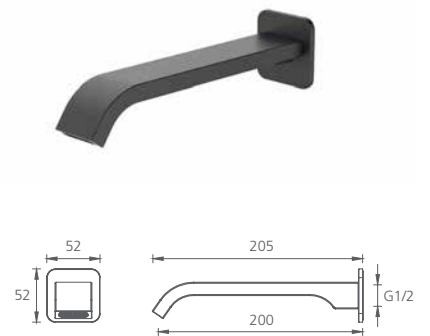

Wall spout

Curved /
WELS 6 Star
4.5L per min

- Chrome
  BA122200CR
- **Matte Black**
  BA122206MB