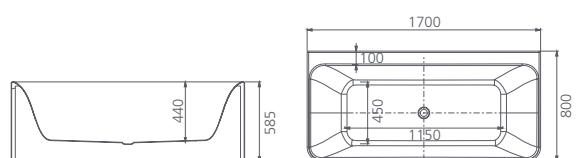

1500mm wide / 208L / NA1500

1700mm wide / 268L / NA1700

Munich / Back to wall bath

Available in two sizes

1500mm wide / 218L / MU1500

1700mm wide / 252L / MU1700

Available in two sizes

1675mm wide / 166L / MU1675