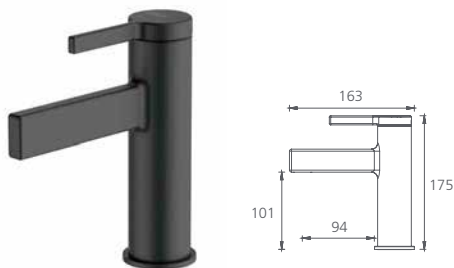

Stockholm

Basin mixer

Straight /
WELS 6 Star
4.5L per min

- Chrome
ST091500CR
- Matte Black**
ST091506MB

Tower basin mixer

Straight /
WELS 6 Star
4.5L per min

- Chrome
ST092500CR
- Matte Black**
ST092506MB

Wall mixer set