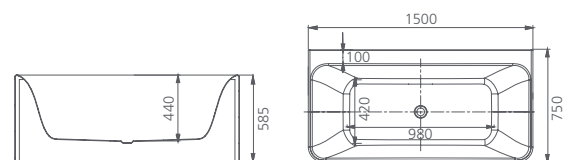

1500mm wide / 208L / NA1500

1700mm wide / 268L / NA1700

Munich / Back to wall bath

Available in two sizes

1500mm wide / 218L / MU1500

1700mm wide / 252L / MU1700

Available in two sizes

1675mm wide / 166L / MU1675