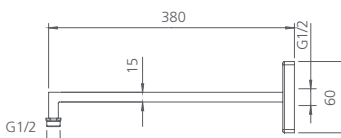

Wall mounted shower arm

- **Chrome**
  MO16330CR
- **Matte Black**
  MO16330MB