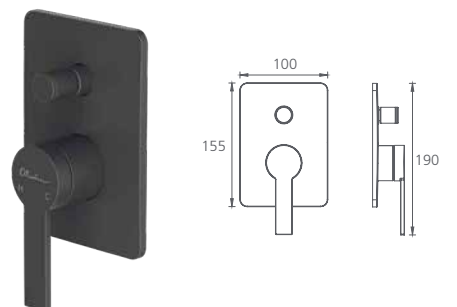

- Chrome
BA122200CR
- **Matte Black**
BA122206MB

Wall mixers

- Chrome
BA120500CR
- **Matte Black**
BA120516MB

With diverter

- Chrome
BA121500CR
- **Matte Black**
BA121516MB

I come in
2 finishes

- Polished Chrome
- Matte Black