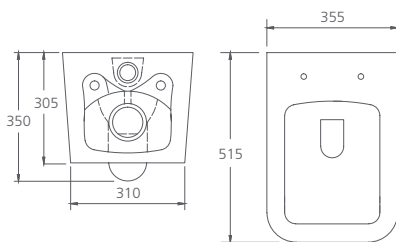

Munich / Wall hung toilet suite

WELS 4 Star / 3.5L avg flush volume

Below codes include flush plate, Geberit cistern, and toilet suite:

	MU503SQPPCR		MU503SQPPBK
	MU503RDPPCR		MU503RDPPBK

Pan MU0503 / Seat MU1263SC

Geberit Flushing Systems

Geberit concealed cisterns not only give you more space in your bathroom and provide greater design freedom and flexibility but the high quality material ensures Geberit is virtually maintenance free. **Standard with all Oliveri toilets.**