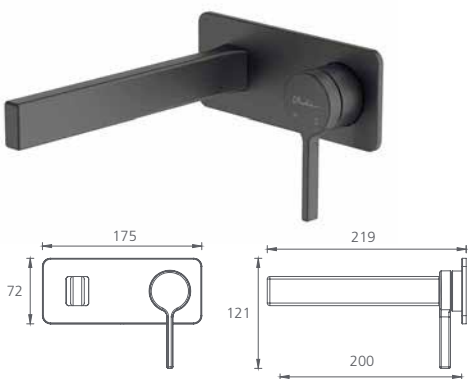

Wall mixer set

Straight /
WELS 6 Star
4.5L per min

- Chrome
  ST095500CR
- **Matte Black**
  ST095516MB