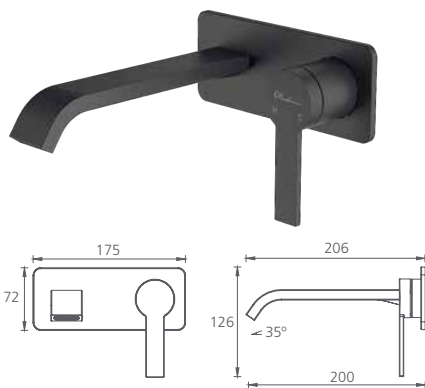

*Create continuity
in your bathroom by
matching the shape of
the tapware to your
bath and basin.*

Barcelona

Basin mixer

Curved /
WELS 6 Star
4.5L per min

- Chrome
BA118500CR
- **Matte Black**
BA118506MB

Tower basin mixer

Curved /
WELS 6 Star
4.5L per min

- Chrome
BA119500CR
- **Matte Black**
BA119506MB

Wall mixer set

Curved /
WELS 6 Star
4.5L per min

- Chrome
BA122500CR
- **Matte Black**
BA122516MB

Wall spout

Curved /
WELS 6 Star
4.5L per min