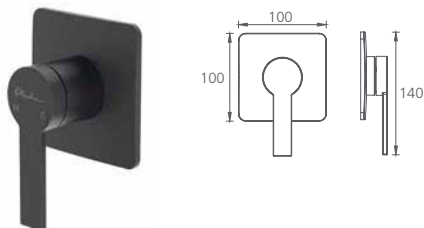

Wall mixers

- Chrome
  BA120500CR
- **Matte Black**
  BA120516MB