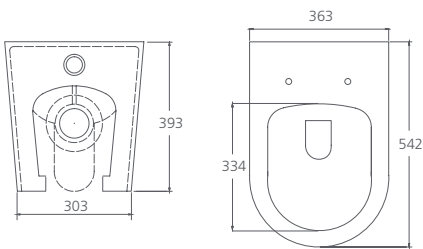

Oslo / Wall faced toilet suite

WELS 4 Star / 3.5L avg flush volume

Below codes include flush plate, Geberit cistern, and toilet suite:

Pan OS127BTW / Seat V11273ST

Oslo / Wall hung toilet suite

WELS 4 Star / 3.5L avg flush volume