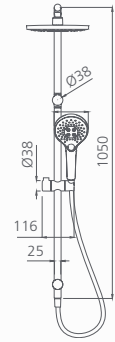

I come in
3 finishes

- Polished Chrome
- Matte Black
- Brushed Nickel

Featured products /

Madrid soap dish in brushed nickel: MA859F07BN

Paris basin mixer in brushed nickel: PA069520BN

Rome shower rose in brushed nickel: RO26500BN

Rome raised wall mounted shower arm in brushed nickel: RO0008BN

Rome

Hand shower with bracket

WELS 3 Star / 9L per min

- Chrome & White
  RO147013BCR
- Matte Black
  RO147013BMB

Hand shower head

WELS 3 Star / 9L per min

- Chrome & White
  RO147013HCR
- Matte Black
  RO147013HMB

Hand shower with rail

WELS 3 Star / 9L per min

- Chrome & White
  RO147013CR
- Matte Black
  RO147013MB
- Brushed Nickel
  RO147013BN

Dual shower set

WELS 3 Star / 9L per min

- Chrome & White
  RO36341CR
- Matte Black
  RO36341MB
- Brushed Nickel
  RO36341BN