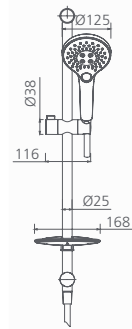

I come in
3 finishes

- Polished Chrome
- Matte Black
- Brushed Nickel

Featured products /

Madrid soap dish in brushed nickel: MA859F07BN

Paris basin mixer in brushed nickel: PA069520BN

Rome shower rose in brushed nickel: RO26500BN

Rome raised wall mounted shower arm in brushed nickel: RO0008BN

Rome

Hand shower with bracket

WELS 3 Star / 9L per min

- Chrome & White
  RO147013BCR
- Matte Black
  RO147013BMB

Hand shower head

WELS 3 Star / 9L per min

- Chrome & White
  RO147013HCR
- Matte Black
  RO147013HMB

Hand shower with rail

WELS 3 Star / 9L per min

- Chrome & White
  RO147013CR
- Matte Black
  RO147013MB
- Brushed Nickel
  RO147013BN

Dual shower set

WELS 3 Star / 9L per min

- Chrome & White
  RO36341CR
- Matte Black
  RO36341MB
- Brushed Nickel
  RO36341BN