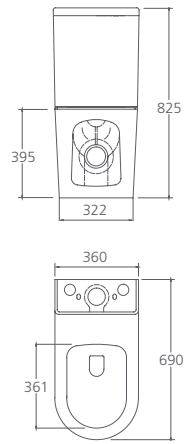

Vienna / Back to wall toilet suite

WELS 4 Star / 3.5L avg flush volume
VI1273 / Pan VI1273T / Cistern VI1273W / Seat VI1273ST