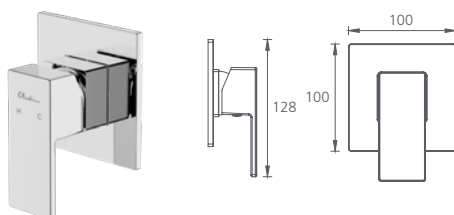

- Chrome PR117500CR

Wall spout

Straight /
WELS 5 Star
6L per min

- Chrome PR117200CR

Wall mixers

- Chrome PR115500CR

With diverter

- Chrome PR116500CR