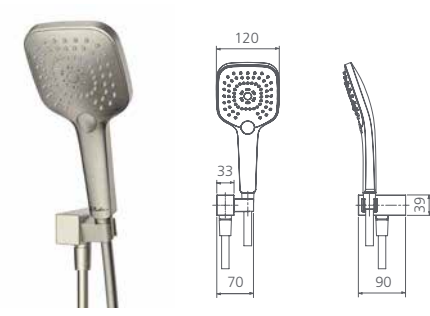

Hand shower with bracket

WELS 3 Star / 9L per min

- Chrome & White
  MO168013BCR
- **Matte Black**
  MO168013BMB
- Brushed Nickel
  MO168013BBN