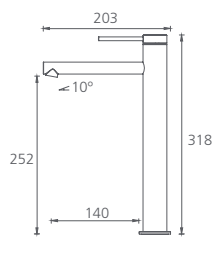

Tower basin mixers

Straight / WELS 5 Star / 6L per min

- Chrome VE107500CR
- Matte Black VE107506MB
- Brushed Nickel VE107504BN

Curved / WELS 5 Star / 6L per min

- Chrome VE104500CR
- Matte Black VE104506MB
- Brushed Nickel VE104504BN

Uplift / WELS 5 Star / 6L per min

- Chrome VE110500CR
- Matte Black VE110506MB
- Brushed Nickel VE110504BN