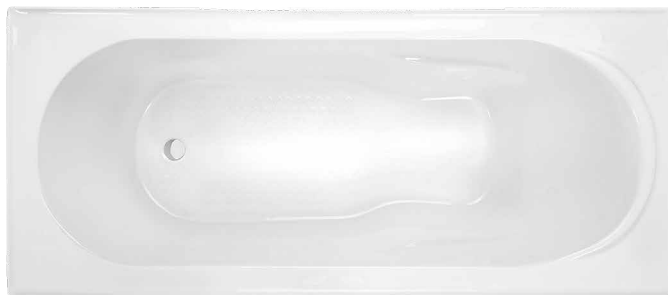

Available in two sizes

Available in two sizes

Available in two sizes