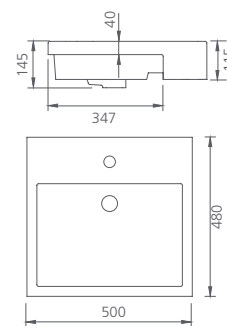

Semi-recessed basin

Bowl capacity **6.2L** / MU8050H