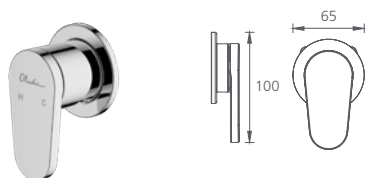

Wall mixer set

Straight /
 WELS 5 Star
 6L per min

● Chrome
 LON099500CR

Wall spout

Straight /
 WELS 5 Star
 6L per min

● Chrome
 LON099200CR

Wall mixers

● Chrome
 LON097500CR