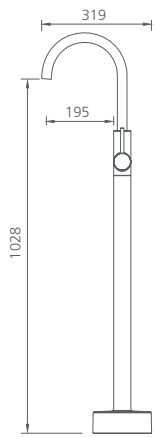

Wall Mounted Sensor Tap

WELS 6 Star / 6L per min ● **Chrome** VE401CR ● **Matte Black** VE401MB