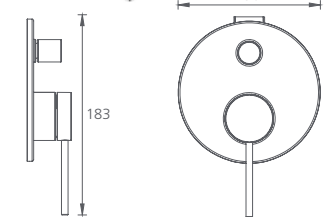

With diverter

- **Chrome** VE112500CR
- **Matte Black** VE112516MB
- **Brushed Nickel** VE112504BN