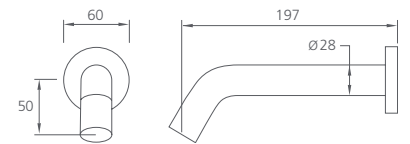

Wall Mounted Sensor Tap

WELS 6 Star / 6L per min ● **Chrome** VE401CR ● **Matte Black** VE401MB