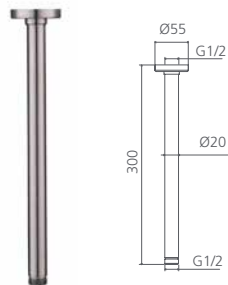

Ceiling mounted shower arm

- **Chrome** RO15293CR
- **Brushed Nickel** RO15293BN
- **Matte Black** RO15293MB