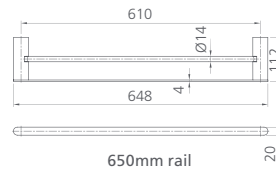

Single towel rail

1. **650mm**
2. Chrome MA824C26CR
   - **Matte Black** MA824CC3MB
   - Brushed Nickel MA824C07BN
3. **800mm**
4. Chrome MA830A26CR
   - **Matte Black** MA830AC3MB
   - Brushed Nickel MA830A07BN

Double towel rail

1. **650mm**
2. Chrome MA824E26CR
   - **Matte Black** MA824EC3MB
   - Brushed Nickel MA824E07BN
3. **800mm**
4. Chrome MA830B26CR
   - **Matte Black** MA830BC3MB
   - Brushed Nickel MA830B07BN