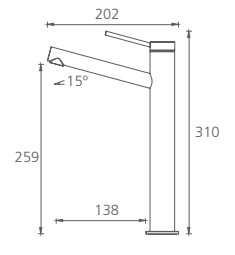

Tower basin mixers

Straight / WELS 5 Star / 6L per min

- Chrome VE107500CR
- Matte Black VE107506MB
- Brushed Nickel VE107504BN

Curved / WELS 5 Star / 6L per min

- Chrome VE104500CR
- Matte Black VE104506MB
- Brushed Nickel VE104504BN

Uplift / WELS 5 Star / 6L per min

- Chrome VE110500CR
- Matte Black VE110506MB
- Brushed Nickel VE110504BN