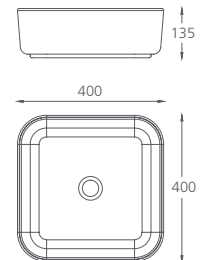

● Black NA3771B

Counter top circular basin

Bowl capacity **9.3L**

Counter top rectangular basin

Bowl capacity **14.9L** / NA3711

Black line counter top basin

Bowl capacity **10.5L** / NA7115B

Counter top square basin

Bowl capacity **12.9L** / NA3721

Visit oliveri.com.au for pop up waste and bottle trap options.^

Featured products /

- Dublin wall hung basin: DU7130D
- Paris basin mixer in chrome: PA069520CR
- Bottle trap in chrome: ACC186-E-CH
- Madrid hand towel rail in chrome: MA860D26CR