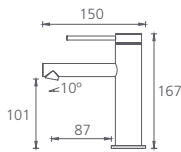

With diverter

● Chrome
 LON098500CR

I come in
3 finishes

-  Polished Chrome
-  Matte Black
-  Brushed Nickel

Featured product /
Venice tower basin mixer
with straight spout in
chrome finish: VE107500CR

Venice