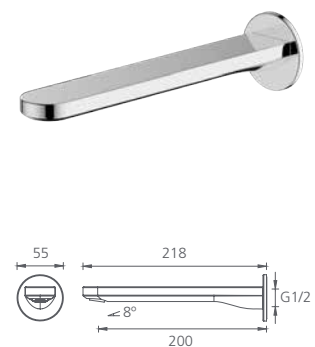

Wall mixer set

Straight /
 WELS 5 Star
 6L per min

● Chrome
 LON099500CR

Wall spout

Straight /
 WELS 5 Star
 6L per min

● Chrome
 LON099200CR

Wall mixers

● Chrome
 LON097500CR