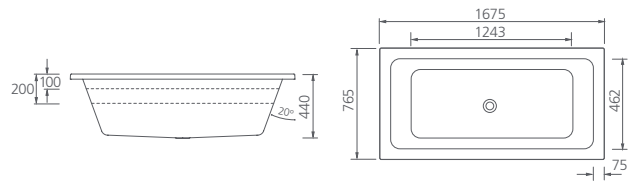

1500mm wide / 208L / NA1500

1700mm wide / 268L / NA1700

Munich / Back to wall bath

Available in two sizes

1500mm wide / 218L / MU1500

1700mm wide / 252L / MU1700

Available in two sizes

1675mm wide / 166L / MU1675