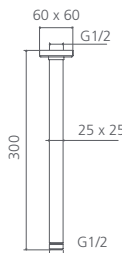

- **Chrome**
MO0009HRCR

Raised wall mounted shower arm

- **Chrome**
MO0009CR
- **Matte Black**
MO0009MB

Wall mounted shower arm

- **Chrome**
MO16330CR
- **Matte Black**
MO16330MB

Ceiling mounted shower arm