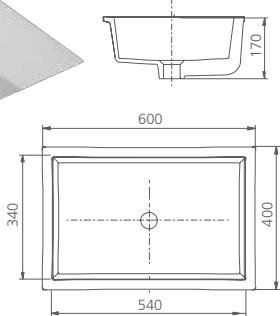

Wall hung basin

Bowl capacity 5.5L / V17131B

Rectangular basin

Bowl capacity 14.5L / OS542AB

Visit oliveri.com.au for pop up waste and bottle trap options. ^

Baths

Featured products /
Stockholm straight basin mixer in matte black: ST091506MB
Stockholm straight wall spout in matte black: ST095206MB
Stockholm wall mixer in matte black: ST093516MB
Oslo rectangular basin: OS542AB
Munich square back to wall bath: MU1500