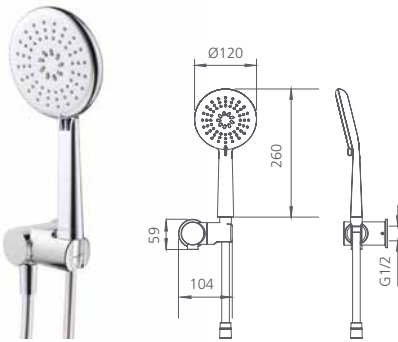

Wall mounted shower arm

- **Chrome** RO15240CR
- **Brushed Nickel** RO15240BN
- **Matte Black** RO15240MB

Ceiling mounted shower arm

- **Chrome** RO15293CR
- **Brushed Nickel** RO15293BN
- **Matte Black** RO15293MB

Featured products /
 Rome dual shower set in brushed nickel: RO36341BN
 Paris wall mixer in brushed nickel: PA100500BN

I come in
2 finishes

- Polished Chrome
- Matte Black

Copenhagen

Hand shower with bracket