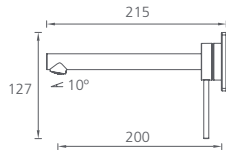

Featured product /

Venice wall mixer with curved spout in matte black finish: VE105516MB

Wall mixer sets

Straight
WELS 5 Star
6L per min

- **Chrome** VE108500CR
- **Matte Black** VE108516MB
- **Brushed Nickel** VE108504BN

Curved
WELS 5 Star
6L per min

- **Chrome** VE105500CR
- **Matte Black** VE105516MB
- **Brushed Nickel** VE105504BN