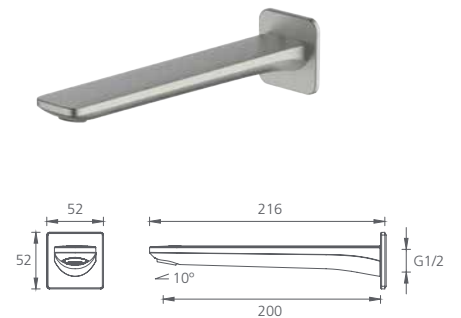

Wall mixer set

Straight /
WELS 5 Star
6L per min

-  Chrome
PA102500CR
-  Matte Black
PA102516MB
-  Brushed Nickel
PA102500BN

Wall spout

Straight /
WELS 5 Star
6L per min

-  Chrome
PA102200CR
-  Matte Black
PA102206MB
-  Brushed Nickel
PA102200BN