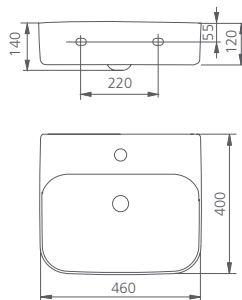

Bowl capacity **12.9L** / NA3721

Visit oliveri.com.au for pop up waste and bottle trap options.^

Featured products /

- Dublin wall hung basin: DU7130D
- Paris basin mixer in chrome: PA069520CR
- Bottle trap in chrome: ACC186-E-CH
- Madrid hand towel rail in chrome: MA860D26CR

Dublin

Counter top basin

Bowl capacity **4.5L** / DU7130C

Semi-recessed basin

Bowl capacity **3.5L** / DU7130E

Wall hung basin

Bowl capacity **4.5L** / DU7130D

Inset basin