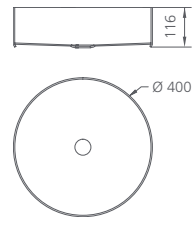

Stainless steel round counter top basin

A matching pop up waste is included with all Milan basins.

Copper / Bowl capacity 12.9L / MI71CU

Black / Bowl capacity 12.9L / MI71BK

Stainless steel rectangular inset basin