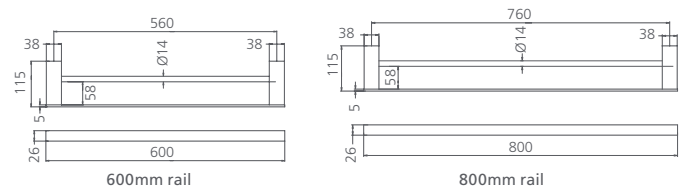

Accessories

Complete your dream bathroom with complementary accessories in your choice of finish.

The Oliveri Accessory range includes a soap dish, metal shelf, four towel rail options, hand towel rail, robe hook and toilet roll holder.

SUPERIOR HOLD
Strong 2 or 4 point fixings

All Oliveri accessories come with a **7 YEAR WARRANTY***

SOLID CONSTRUCTION
Brass construction, complemented by stainless steel and zinc

Athens

I come in 2 finishes

- **Matte Black**
- **Polished Chrome**

Single towel rail

600mm Chrome AT4624CR Matte Black AT4624MB	800mm Chrome AT4630CR Matte Black AT4630MB

Double towel rail

600mm Chrome AT4624DCR Matte Black AT4624DMB	800mm Chrome AT4630DCR Matte Black AT4630DMB

Soap dish

Chrome AT4681CR
 Matte Black AT4681MB

Technical drawing of soap dish showing dimensions: 150mm width, 93mm depth, 190mm length, and 26mm height.

Metal shelf

Chrome AT4687ACR
 Matte Black AT4687AMB

Technical drawing of metal shelf showing dimensions: 380mm width, 122mm depth, 420mm length, and 26mm height.

Robe hook

Chrome AT4682CR
 Matte Black AT4682MB

Technical drawing of robe hook showing dimensions: 55mm height, 26mm width, 20mm depth, and 40mm length.

Toilet roll holder

Chrome AT4686CR
 Matte Black AT4686MB

Technical drawing of toilet roll holder showing dimensions: 70mm height, 134mm depth, 181mm length, 26mm width, and 37mm height.

Hand towel rail

Chrome AT4680CR
 Matte Black AT4680MB

Technical drawing of hand towel rail showing dimensions: 65mm height, 38mm depth, 265mm length, and 26mm width.