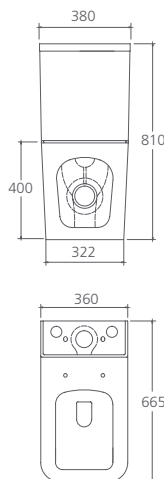

Munich / Back to wall toilet suite

WELS 4 Star / 3.5L avg flush volume
MU1263 / Pan MU1263T / Cistern MU1263W / Seat MU1263SC