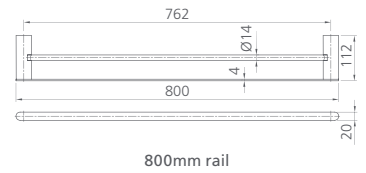

Single towel rail

1. **650mm**
2. Chrome MA824C26CR
   - **Matte Black** MA824CC3MB
   - Brushed Nickel MA824C07BN
3. **800mm**
4. Chrome MA830A26CR
   - **Matte Black** MA830AC3MB
   - Brushed Nickel MA830A07BN

Double towel rail

1. **650mm**
2. Chrome MA824E26CR
   - **Matte Black** MA824EC3MB
   - Brushed Nickel MA824E07BN
3. **800mm**
4. Chrome MA830B26CR
   - **Matte Black** MA830BC3MB
   - Brushed Nickel MA830B07BN