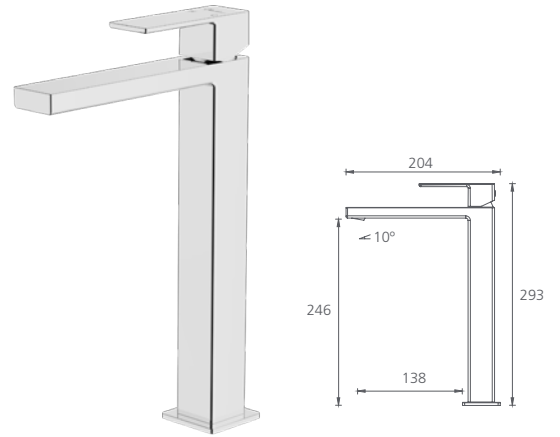

Basin mixer

Straight /
WELS 5 Star
6L per min

- Chrome PR113500CR

Tower basin mixer

Straight /
WELS 5 Star
6L per min

- Chrome PR114500CR

Wall mixer set

Straight /
WELS 5 Star
6L per min