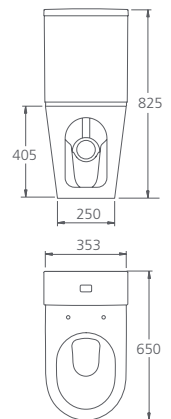

Naples / Back to wall toilet suite

WELS 4 Star / 3.5L avg flush volume
NA369 / Pan NA369C-1P / Cistern NA369C-2C / Seat NA5011