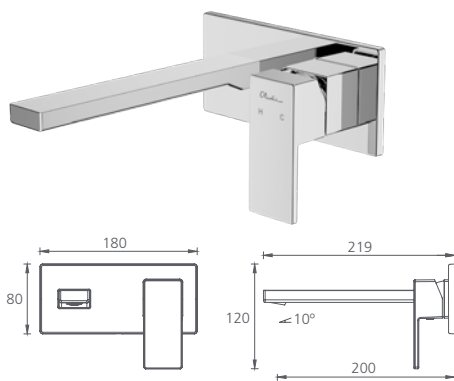

Wall mixer set

Straight /
WELS 5 Star
6L per min

- Chrome PR117500CR