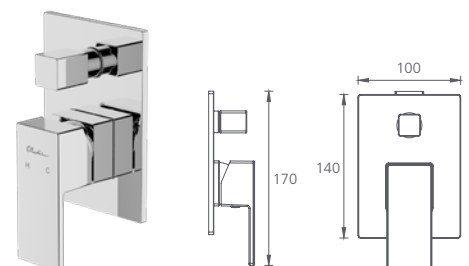

- Chrome PR117500CR

Wall spout

Straight /
WELS 5 Star
6L per min

- Chrome PR117200CR

Wall mixers

- Chrome PR115500CR

With diverter

- Chrome PR116500CR