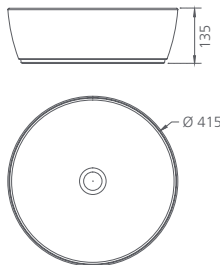

Counter top circular basin

Bowl capacity **9.3L**