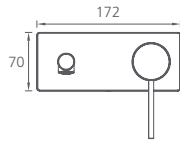

Featured product /

Venice wall mixer with curved spout in matte black finish: VE105516MB

Wall mixer sets

Straight
WELS 5 Star
6L per min

- **Chrome** VE108500CR
- **Matte Black** VE108516MB
- **Brushed Nickel** VE108504BN

Curved
WELS 5 Star
6L per min

- **Chrome** VE105500CR
- **Matte Black** VE105516MB
- **Brushed Nickel** VE105504BN