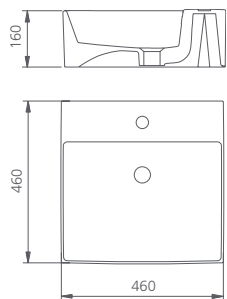

Counter top basin

Bowl capacity **6.8L** / MU7063CT