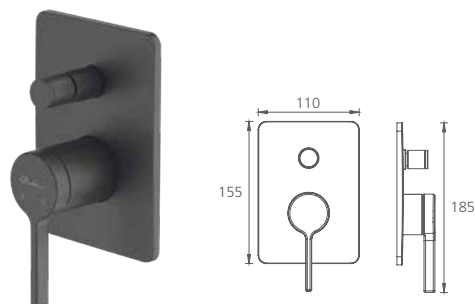

With diverter

- Chrome
  ST094500CR
- **Matte Black**
  ST094516MB