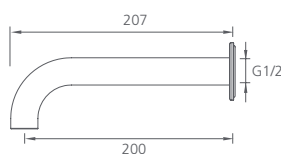

Wall spouts

Straight / WELS 5 Star / 6L per min

- **Chrome** VE108200CR
- **Matte Black** VE108206MB
- **Brushed Nickel** VE108204BN

Curved / WELS 5 Star / 6L per min

- **Chrome** VE105200CR
- **Matte Black** VE105206MB
- **Brushed Nickel** VE105204BN