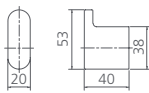

Robe hook

- Chrome MA854-26CR
- **Matte Black** MA854-C3MB
- Brushed Nickel MA854-07BN

Toilet roll holder

- Chrome MA855D26CR
- **Matte Black** MA855DC3MB
- Brushed Nickel MA855D07BN