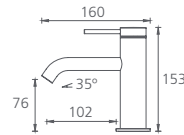

With diverter

● Chrome
 LON098500CR

I come in
3 finishes

-  Polished Chrome
-  Matte Black
-  Brushed Nickel

Featured product /
Venice tower basin mixer
with straight spout in
chrome finish: VE107500CR

Venice