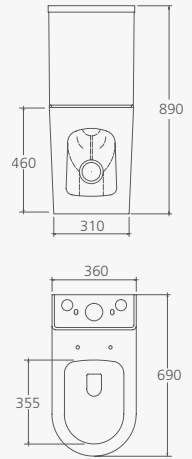

Vienna / Comfort height back to wall toilet suite

WELS 4 Star / 3.5L avg flush volume
VI1273CH / Pan VI127H3T / Cistern VI127H3W / Seat VI1273ST