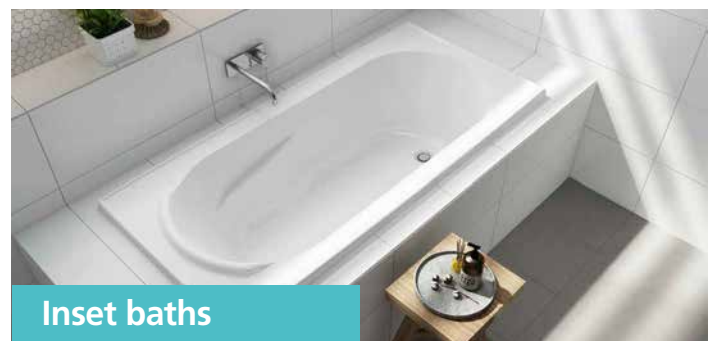

For the ultimate in luxurious bathrooms, the choice is clear – including a bath. The Oliveri Bath range offers a range of different designs and installation types.

Freestanding baths

Due to its versatile nature, a freestanding bath can be placed anywhere in your bathroom. We recommend leaving a 150-300mm gap around the bath to allow for easy access when cleaning.

Back to wall baths

A back to wall bath, true to its name, sits flush, back against the wall offering a sleek look.

Island baths

An island bath sits in a tiled 'island' and is designed to make a luxurious statement. This style also offers extra room around the bath, perfect for placing candles, a book, or the kid's toys.

Inset baths

If you're working with a smaller floor plan, an inset bath can be a great choice. They're often installed next to the shower enclosure or with shower integration to fit both a shower and bath in one room.