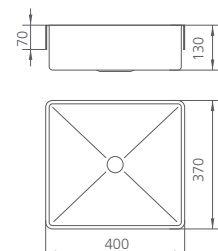

I come in
2 finishes

- Copper
- Black

Add a touch of luxury and make a statement in your bathroom with these premium basins.

Featured products /
Milan stainless steel round counter top basin in black: MI71BK
Venice straight wall spout in matte black finish: VE108206MB
Venice wall mixer in matte black finish: VE11516MB

Milan

Stainless steel round counter top basin

A matching pop up waste is included with all Milan basins.

Stainless steel rectangular inset basin