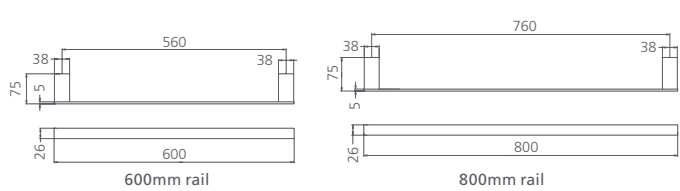

Accessories

Complete your dream bathroom with complementary accessories in your choice of finish.

The Oliveri Accessory range includes a soap dish, metal shelf, four towel rail options, hand towel rail, robe hook and toilet roll holder.

SUPERIOR HOLD
Strong 2 or 4 point fixings

All Oliveri accessories come with a **7 YEAR WARRANTY***

SOLID CONSTRUCTION
Brass construction, complemented by stainless steel and zinc

Athens

I come in 2 finishes

- **Matte Black**
- **Polished Chrome**

Single towel rail

600mm Chrome AT4624CR Matte Black AT4624MB	800mm Chrome AT4630CR Matte Black AT4630MB

Double towel rail

600mm Chrome AT4624DCR Matte Black AT4624DMB	800mm Chrome AT4630DCR Matte Black AT4630DMB

Soap dish

Chrome AT4681CR
 Matte Black AT4681MB

Technical drawing of soap dish showing dimensions: 150mm width, 93mm depth, 190mm length, and 26mm height.

Metal shelf

Chrome AT4687ACR
 Matte Black AT4687AMB

Technical drawing of metal shelf showing dimensions: 380mm width, 122mm depth, 420mm length, and 26mm height.

Robe hook

Chrome AT4682CR
 Matte Black AT4682MB

Technical drawing of robe hook showing dimensions: 55mm height, 26mm width, 20mm depth, and 40mm length.

Toilet roll holder

Chrome AT4686CR
 Matte Black AT4686MB

Technical drawing of toilet roll holder showing dimensions: 70mm height, 134mm depth, 181mm length, 26mm width, and 37mm height.

Hand towel rail

Chrome AT4680CR
 Matte Black AT4680MB

Technical drawing of hand towel rail showing dimensions: 65mm height, 38mm depth, 265mm length, and 26mm width.