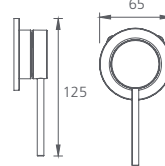

Wall mixers

- **Chrome** VE111500CR
- **Matte Black** VE111516MB
- **Brushed Nickel** VE111504BN