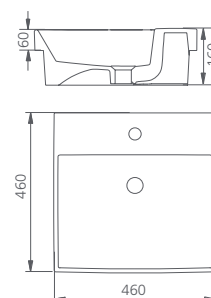

Inset basin

Bowl capacity **5.5L** / MU7063C

Visit oliveri.com.au for pop up waste and bottle trap options.[^]

[^]Pop up wastes and bottle traps are not included with VC basins. Visit oliveri.com.au for pop up waste and bottle trap options.