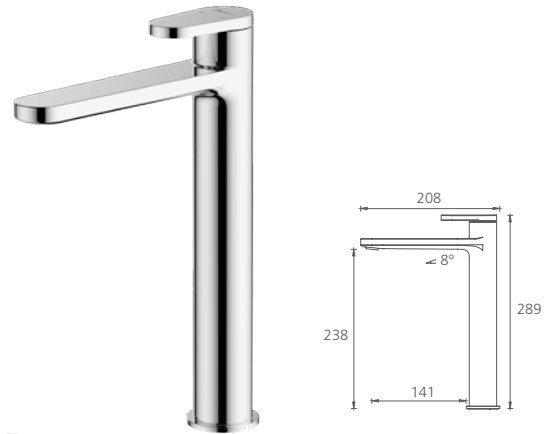

Featured product /
 London wall mixer /
 in chrome finish:
 LON097500CR

London

Basin mixer

Straight /
 WELS 5 Star
 6L per min

● Chrome
 LON903500CR

Tower basin mixer

Straight /
 WELS 5 Star
 6L per min

● Chrome
 LON096500CR