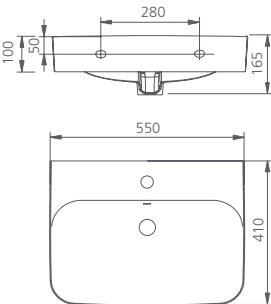

Wall hung basin

Bowl capacity 5.5L / V17131B

Rectangular basin

Bowl capacity 14.5L / OS542AB

Visit oliveri.com.au for pop up waste and bottle trap options. ^

Baths

Featured products /
Stockholm straight basin mixer in matte black: ST091506MB
Stockholm straight wall spout in matte black: ST095206MB
Stockholm wall mixer in matte black: ST093516MB
Oslo rectangular basin: OS542AB
Munich square back to wall bath: MU1500