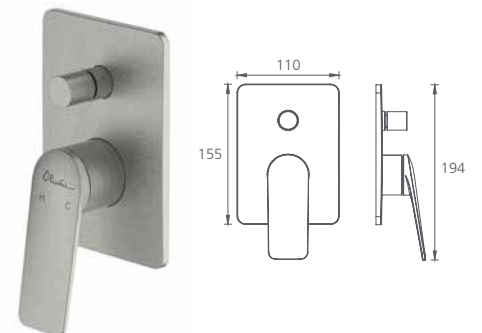

With diverter

- Chrome
  PA101500CR
- Matte Black
  PA101516MB
- Brushed Nickel
  PA101500BN