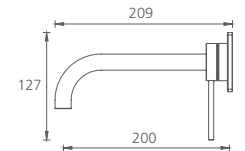

Featured product /

Venice wall mixer with curved spout in matte black finish: VE105516MB

Wall mixer sets

Straight
WELS 5 Star
6L per min

- **Chrome** VE108500CR
- **Matte Black** VE108516MB
- **Brushed Nickel** VE108504BN

Curved
WELS 5 Star
6L per min

- **Chrome** VE105500CR
- **Matte Black** VE105516MB
- **Brushed Nickel** VE105504BN