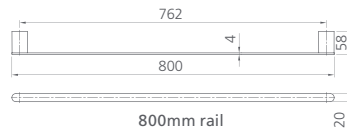

Technical drawing of hand towel rail showing dimensions: 65mm height, 38mm depth, 265mm length, and 26mm width.

I come in 3 finishes

- Matte Black
- Polished Chrome
- Brushed Nickel

Madrid

Available in two sizes