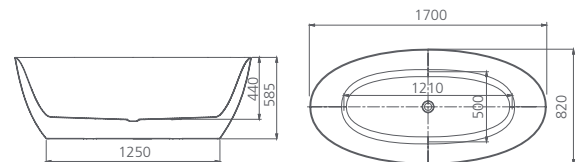

1700mm wide / 268L / NA1700