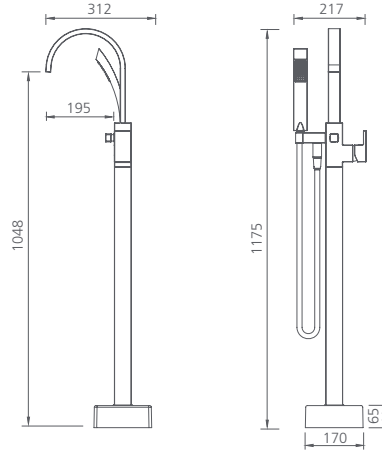

I come in
2 finishes

- Polished Chrome
- Matte Black

Featured product /
Prague tower basin mixer
in chrome finish:
PR114500CR

Floor mounted bath filler with hand piece

WELS 3 Stars
8L per minute (hand shower)

- Chrome PR288570CR
- Matte Black PR288586MB