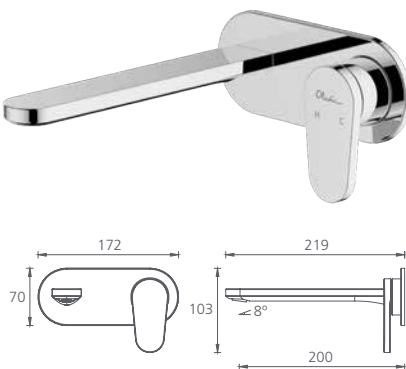

Wall mixer set

Straight /
WELS 5 Star
6L per min

● Chrome
LON099500CR