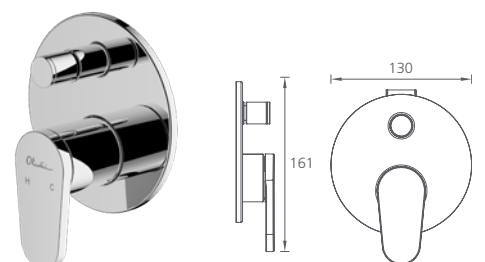

With diverter

● Chrome
LON098500CR