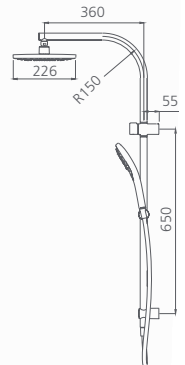

I come in
3 finishes

- Polished Chrome
- Matte Black
- Brushed Nickel

Featured products /

Madrid soap dish in brushed nickel: MA859F07BN

Paris basin mixer in brushed nickel: PA069520BN

Rome shower rose in brushed nickel: RO26500BN

Rome raised wall mounted shower arm in brushed nickel: RO0008BN

Rome

Hand shower with bracket

WELS 3 Star / 9L per min

- Chrome & White
  RO147013BCR
- Matte Black
  RO147013BMB

Hand shower head

WELS 3 Star / 9L per min

- Chrome & White
  RO147013HCR
- Matte Black
  RO147013HMB

Hand shower with rail

WELS 3 Star / 9L per min

- Chrome & White
  RO147013CR
- Matte Black
  RO147013MB
- Brushed Nickel
  RO147013BN

Dual shower set

WELS 3 Star / 9L per min

- Chrome & White
  RO36341CR
- Matte Black
  RO36341MB
- Brushed Nickel
  RO36341BN