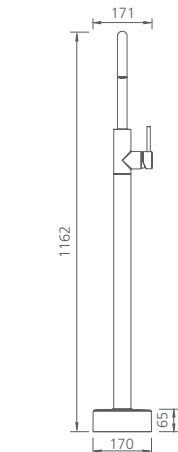

Wall Mounted Sensor Tap

WELS 6 Star / 6L per min ● **Chrome** VE401CR ● **Matte Black** VE401MB

Basin Mounted Sensor Tap

WELS 6 Star / 6L per min ● **Chrome** VE402CR ● **Matte Black** VE402MB

Floor mounted bath filler