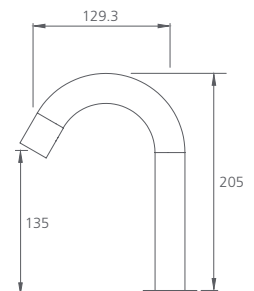

Basin Mounted Sensor Tap

WELS 6 Star / 6L per min ● **Chrome** VE402CR ● **Matte Black** VE402MB

Floor mounted bath filler

● **Chrome** VE994510CR ● **Matte Black** VE994526MB