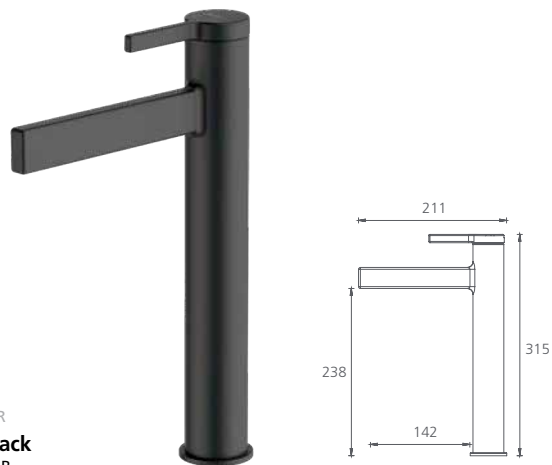

Stockholm

Basin mixer

Straight /
WELS 6 Star
4.5L per min

- Chrome
ST091500CR
- Matte Black**
ST091506MB

Tower basin mixer

Straight /
WELS 6 Star
4.5L per min

- Chrome
ST092500CR
- Matte Black**
ST092506MB

Wall mixer set