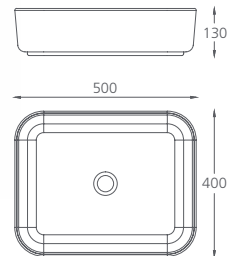

Counter top rectangular basin

Bowl capacity **14.9L** / NA3711