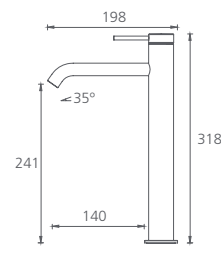

Tower basin mixers

Straight / WELS 5 Star / 6L per min

- Chrome VE107500CR
- Matte Black VE107506MB
- Brushed Nickel VE107504BN

Curved / WELS 5 Star / 6L per min

- Chrome VE104500CR
- Matte Black VE104506MB
- Brushed Nickel VE104504BN

Uplift / WELS 5 Star / 6L per min

- Chrome VE110500CR
- Matte Black VE110506MB
- Brushed Nickel VE110504BN