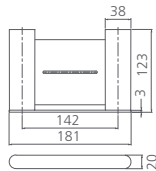

Soap dish

- Chrome MA859F26CR
- **Matte Black** MA859FC3MB
- Brushed Nickel MA859F07BN

Metal shelf

- Chrome MA891A26CR
- **Matte Black** MA891AC3MB
- Brushed Nickel MA891A07BN