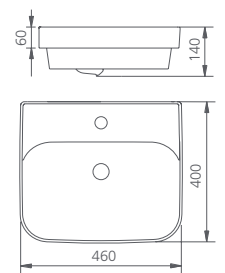

Bowl capacity **12.9L** / NA3721

Visit oliveri.com.au for pop up waste and bottle trap options.^

Featured products /

- Dublin wall hung basin: DU7130D
- Paris basin mixer in chrome: PA069520CR
- Bottle trap in chrome: ACC186-E-CH
- Madrid hand towel rail in chrome: MA860D26CR

Dublin

Counter top basin

Bowl capacity **4.5L** / DU7130C

Semi-recessed basin

Bowl capacity **3.5L** / DU7130E

Wall hung basin

Bowl capacity **4.5L** / DU7130D

Inset basin