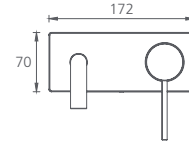

Featured product /

Venice wall mixer with curved spout in matte black finish: VE105516MB

Wall mixer sets

Straight
WELS 5 Star
6L per min

- **Chrome** VE108500CR
- **Matte Black** VE108516MB
- **Brushed Nickel** VE108504BN

Curved
WELS 5 Star
6L per min

- **Chrome** VE105500CR
- **Matte Black** VE105516MB
- **Brushed Nickel** VE105504BN