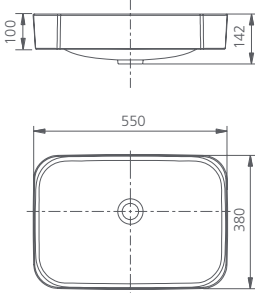

Vienna

Bowl capacity 14L / V17131

Oslo Undermount Basins

Oval basin

Bowl capacity 8.5L / OS536

Bowl capacity 5.5L / V17131B

Bowl capacity 14.5L / OS542AB

Visit oliveri.com.au for pop up waste and bottle trap options. ^