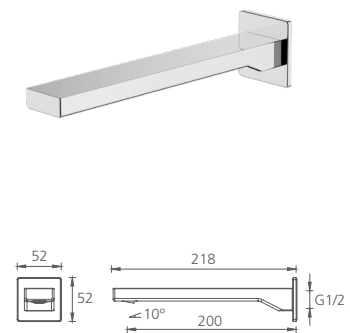

Wall spout

Straight /
WELS 5 Star
6L per min

- Chrome PR117200CR