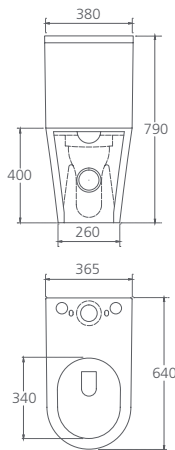

Dublin / Back to wall toilet suite

WELS 4 Star / 3.5L avg flush volume
DU1343 / Pan DU1343BT / Cistern DU1343BW / Seat DU1343BST