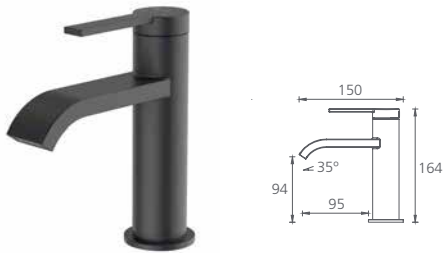

I come in
2 finishes

- Polished Chrome
- Matte Black

Featured products /

Barcelona tower basin mixer
in matte black:
BA119506MB
Venice curved basin mixer
in matte black:
VE103506MB

*Create continuity
in your bathroom by
matching the shape of
the tapware to your
bath and basin.*

Barcelona

Basin mixer

Curved /
WELS 6 Star
4.5L per min

- Chrome
  BA118500CR
- **Matte Black**
  BA118506MB