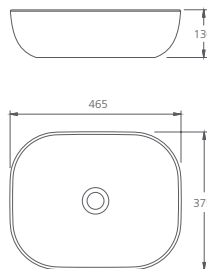

● Black NA3771B

Counter top circular basin

Bowl capacity **9.3L**

Counter top rectangular basin

Bowl capacity **14.9L** / NA3711

Black line counter top basin

Bowl capacity **10.5L** / NA7115B

Counter top square basin

Bowl capacity **12.9L** / NA3721

Visit oliveri.com.au for pop up waste and bottle trap options.^

Featured products /

- Dublin wall hung basin: DU7130D
- Paris basin mixer in chrome: PA069520CR
- Bottle trap in chrome: ACC186-E-CH
- Madrid hand towel rail in chrome: MA860D26CR