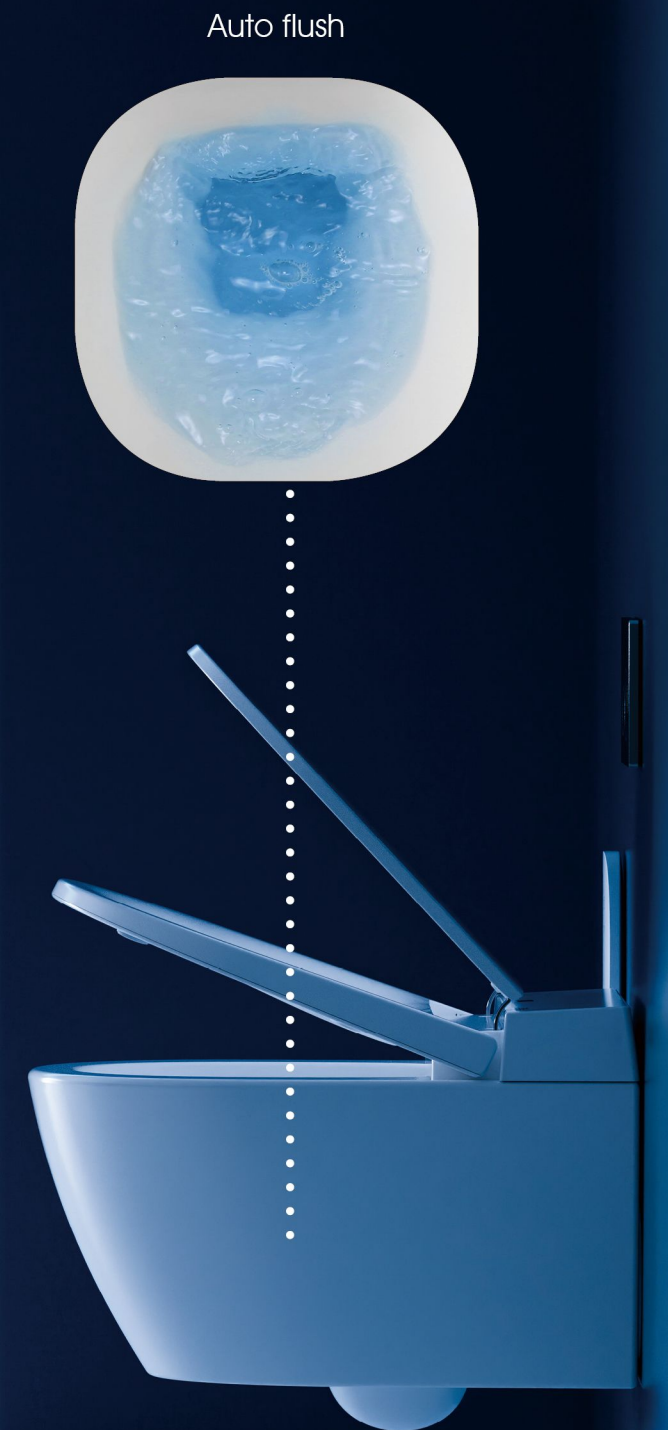

## Side Control

Simplicity never looked so sleek with this streamlined control panel located on the side of our smart toilet. Experience a quick start hip wash function like never before with a female wash function and dryer all included. This is just another way that LAFEME supports a healthy and comfortable life.

---

Manual flip

In use

Auto flush

Don't worry about having to touch that handle, as the automatic flush function takes over as soon as you leave the toilet seat for a complete hands-free toilet experience.

# CRAWFORD

Rimless Floor-standing Smart Toilet