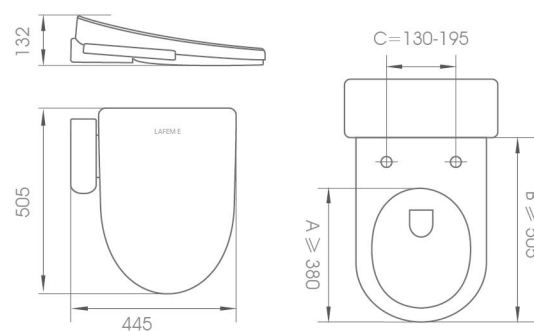

### Model: BS45

Product Size :  
505\*445\*132 mm

Rate frequency:  
50Hz

Electrical:  
220V-240V

Material:  
ABS

Water pressure requirement:  
0.07-0.75Mpa

Power:  
1450W

Wet area rated:  
IPX4