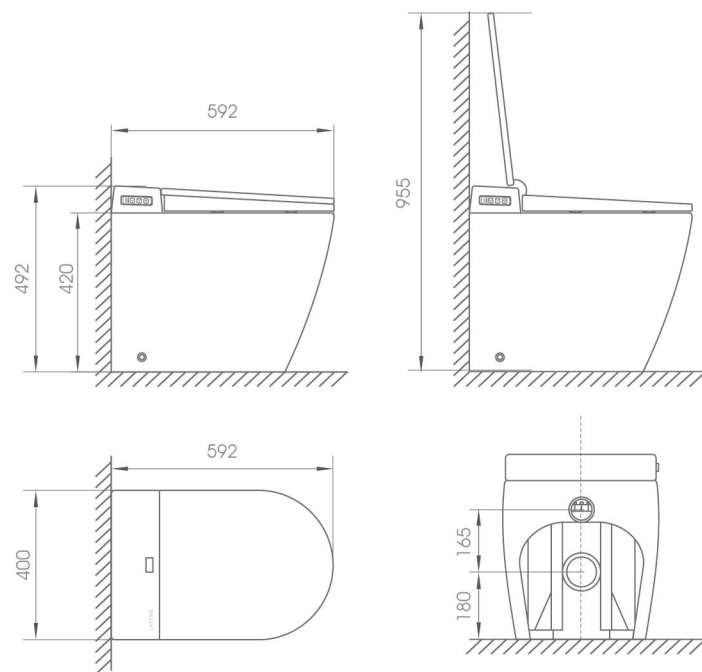

## Model: ST21

Product Size :  
592\*400\*492mm

The Rated Power :  
220V-240V~50Hz

Maximum Power :  
1600W

Pressure Of Supplied-Water :  
0.07-0.75Mpa

Waterproofing Grade :  
IPX4

<b>Heated Mode</b>	Instant heating	<b>Self-cleaning</b>	Nozzle self-cleaning(Auto-cleaning)	<b>Flush Mode</b>	Auto flush	
	Rear wash		Anti-bacterial nozzle		Manual flush	
<b>Cleaning</b>	Bidet wash	<b>Comfort</b>	Anti-bacterial seat cover	<b>IP Rating</b>	IPX4	
	Pulse wash (Massage water)		Heated seat		<b>Open&amp;Close</b>	Soft close
	Swing wash		Warm air drying	NO FURTHER BACKFLOW PREVENTION IS REQUIRED FOR THIS CONNECTION TO WATER SUPPLY.		
	Water pressure adjustment		LED night light			
	Nozzle position adjustment		Sensor area			
<b>Control mode</b>	Remote control+Push button		Deodorant			