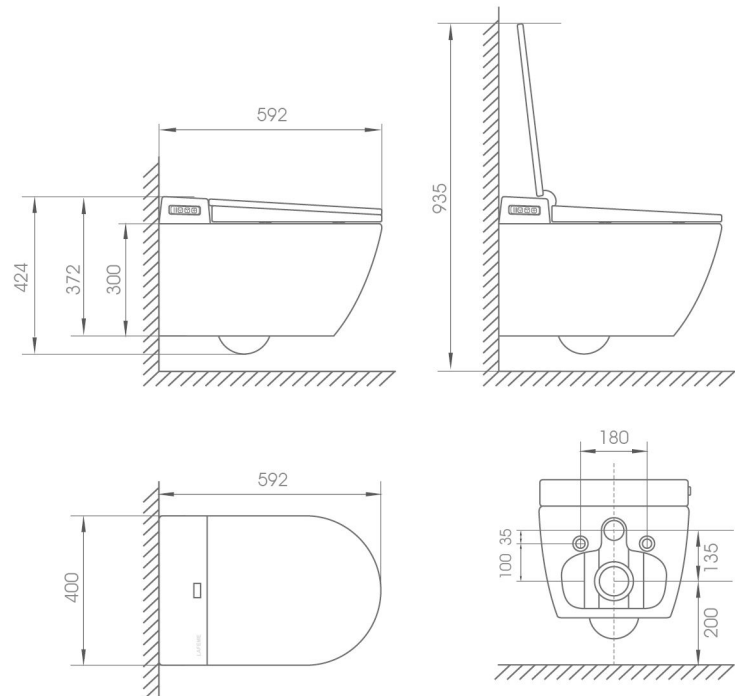

SESTO

Rimless Wall-mounted Smart Toilet

Model: ST22

Product Size :
592*400*424mm

Pressure Of Supplied-Water :
0.07-0.75Mpa

The Rated Power :
220V-240V~50Hz

Waterproofing Grade :
IPX4

Maximum Power :
1600W

Heated Mode	Instant heating	Self-cleaning	Nozzle self-cleaning(Auto-cleaning)	Flush Mode	Auto flush	
	Rear wash		Anti-bacterial nozzle		Manual flush	
Cleaning	Bidet wash	Comfort	Anti-bacterial seat cover	IP Rating	IPX4	
	Pulse wash (Massage water)		Heated seat		Open&Close	Soft close
	Swing wash		Warm air drying	NO FURTHER BACKFLOW PREVENTION IS REQUIRED FOR THIS CONNECTION TO WATER SUPPLY.		
	Water pressure adjustment		LED night light			
	Nozzle position adjustment		Sensor area			
Control mode	Remote control+Push button		Deodorant