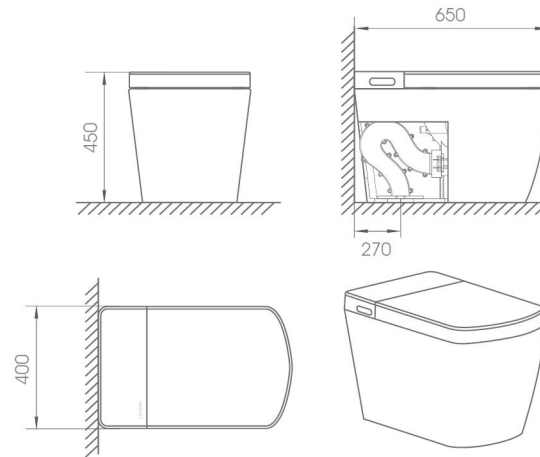

**Model: ST19**

Product Size :  
650\*400\*450 mm

Water pressure regulation:  
5 choices

Temperature regulation :  
5 choices

External Material:  
CERAMIC PAN

Water flow requirement:  
5L/15S

Environment temperature:  
0-40 °C

S trap set out:  
270 mm

**GLANCE**

Cistern-less Smart Toilet  
Rimless Flush

**Model: ST20**

Product Size :  
650\*400\*430 mm

Water pressure regulation:  
5 choices

Temperature regulation :  
5 choices

External Material:  
ABS PAN