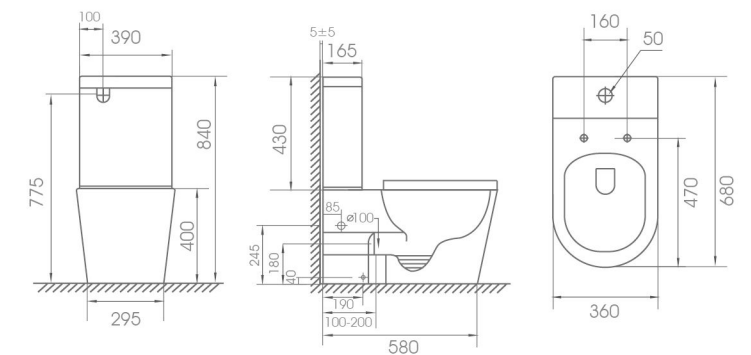

### Model: BS45-TL6002

Product Size :  
680\*445\*840mm

Water Inlet:  
Bottom Inlet Only

The Rated Power :  
220V-240V~50Hz

Trap Type:  
S Trap:100-200MM  
P Trap:180MM

Maximum Power :  
1600W

Pressure of Supplied-Water :  
0.07-0.75Mpa

Waterproofing Grade :  
IPX4

**LUCCI**

Cistern-less Smart Toilet  
Rimless Flush

**Model: ST17**

Product Size :  
650\*400\*450 mm

Water pressure regulation:  
5 choices

Temperature regulation :  
5 choices

External Material:  
CERAMIC PAN

Water flow requirement:  
5L/15S

Environment temperature:  
0-40 °C

S trap set out:  
270mm

**LECA**

Cistern-less Smart Toilet  
Rimless Flush

**Model: ST18**

Product Size :  
650\*400\*430 mm