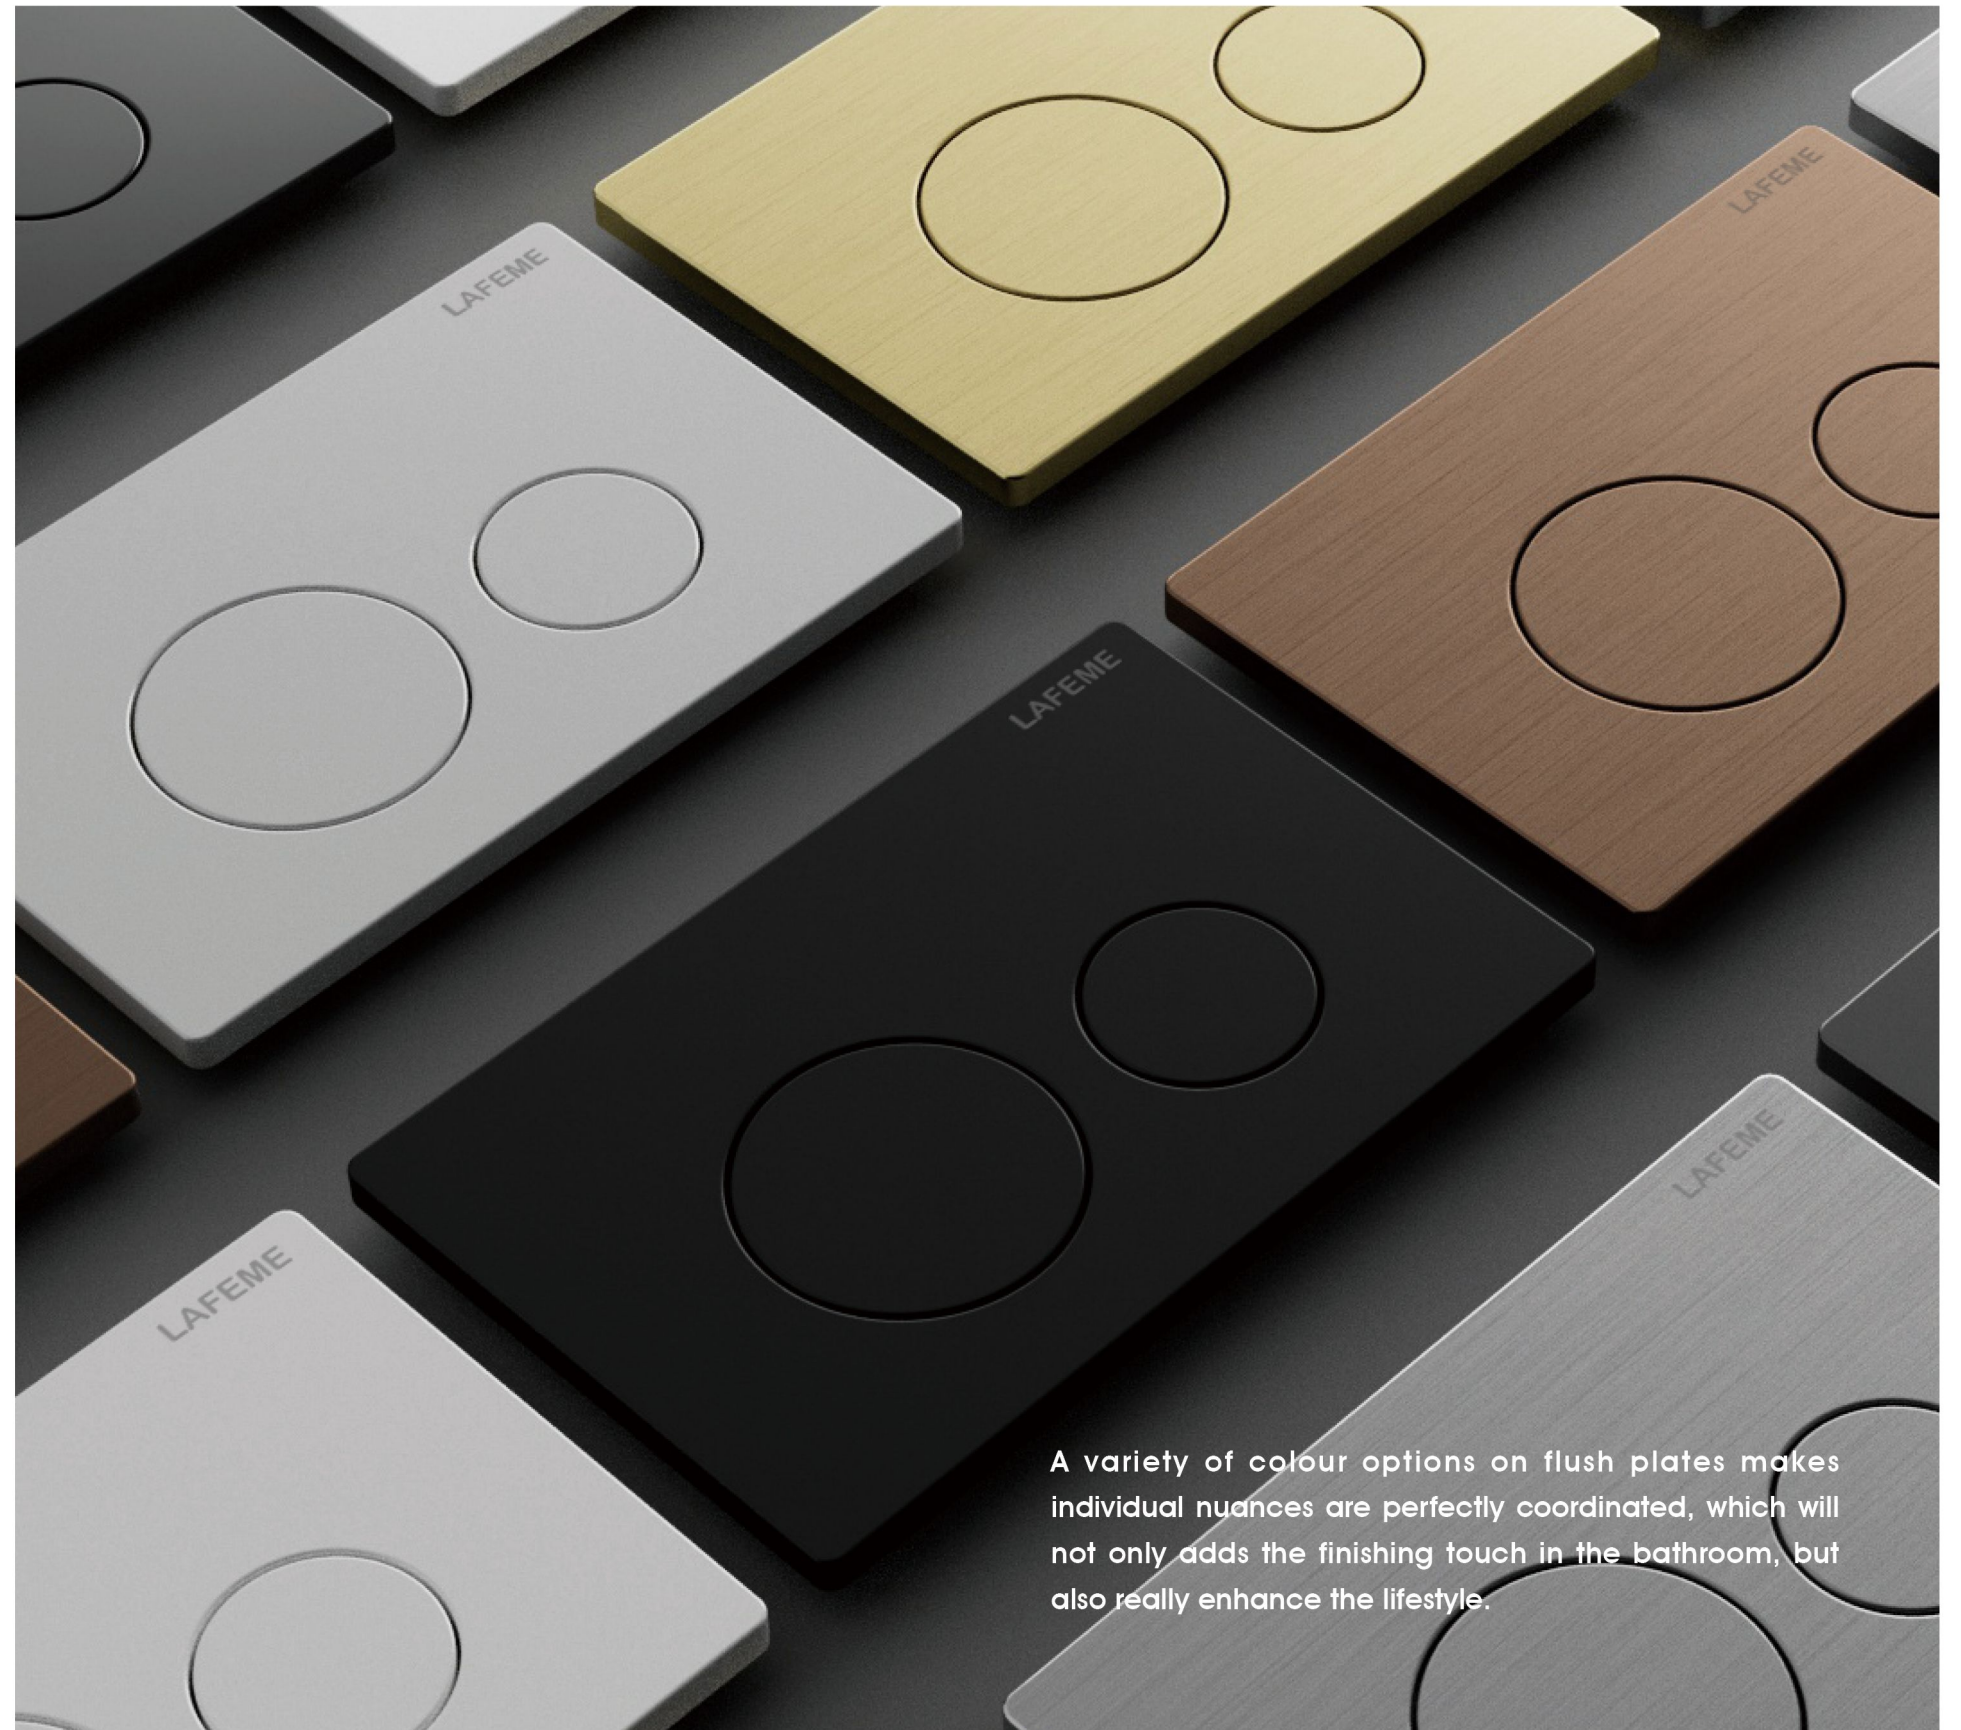

A variety of colour options on flush plates makes individual nuances are perfectly coordinated, which will not only adds the finishing touch in the bathroom, but also really enhance the lifestyle.