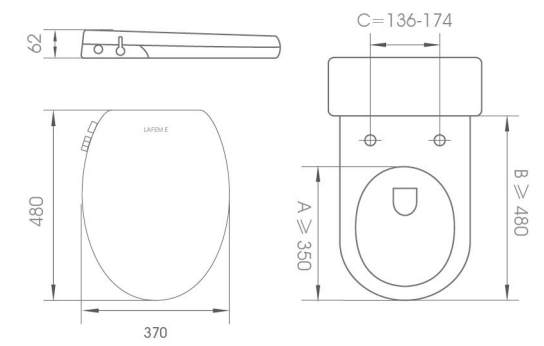

### Model: FB104

Product Size :  
500\*370\*60 mm

Adaptable water pressure  
0.07-0.8Mpa

T-Connection :  
1/2\*Plastic Connection

Include:  
Toilet Seat, a set of complete  
accessories for steady installation,  
tube etc.

### Model: FB108

Product Size :  
480\*370\*62 mm

Adaptable water pressure  
0.07-0.8Mpa

T-Connection :  
1/2\*Plastic Connection

Include:  
Toilet Seat, a set of complete  
accessories for steady installation,  
tube etc.

Material:  
PP

						
	ST17	ST18	ST19	ST20	ST21	ST22
Power	Plug	Plug	Plug	Plug	Hard-wire	Hard-wire
Rough in set	S Trap 270mm	S Trap 150mm	S Trap 270mm	S Trap 150mm	P Trap 180mm S Trap 95-115mm/ 70-90mm	P Trap 200mm
Cistern	Cisternless	Cisternless	Cisternless	Cisternless	In-wall	In-wall
External pan	Ceramic	ABS	Ceramic	ABS	Ceramic	Ceramic
Flow rate requirement	5L/15S	5L/8S	5L/15S	5L/8S	N/A	N/A
Heated seat	●	●	●	●	●	●
Seat temperature control	●	●	●	●	●	●
Soft close seat	●	●	●	●	●	●
Soft close cover	●	●	●	●	●	●
Seat sensor	●	●	●	●	●	●
Auto flush	●	●	●	●	●	●
Dry	●	●	●	●	●	●
Dry temperature control	●	●	●	●	●	●
Warm water	●	●	●	●	●	●
Rear wash	●	●	●	●	●	●
Front wash	●	●	●	●	●	●
Massage	●	●	●	●	●	●
Self cleaning nozzle	●	●	●	●	●	●
Water temperature control	●	●	●	●	●	●
Water pressure control	●	●	●	●	●	●
Deodoriser	●	●	●	●	●	●
Remote control	●	●	●	●	●	●
Cover auto open/close	●	●	N/A	N/A	N/A	N/A
Night light	●	●	●	●	●	●
Smart phone app (bluetooth)	●	●	N/A	N/A	N/A	N/A
Energy saving	●	●	●	●	●	●