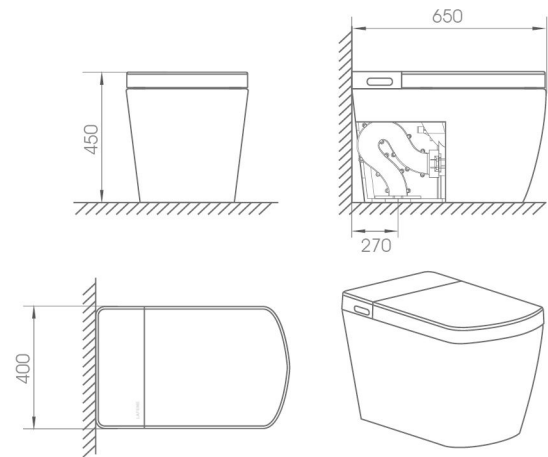

Waterproofing Grade :  
IPX4

**LUCCI**

Cistern-less Smart Toilet  
Rimless Flush

**Model: ST17**

Product Size :  
650\*400\*450 mm

Water pressure regulation:  
5 choices

Temperature regulation :  
5 choices

External Material:  
CERAMIC PAN

Water flow requirement:  
5L/15S

Environment temperature:  
0-40 °C

S trap set out:  
270mm

**LECA**

Cistern-less Smart Toilet  
Rimless Flush

**Model: ST18**

Product Size :  
650\*400\*430 mm