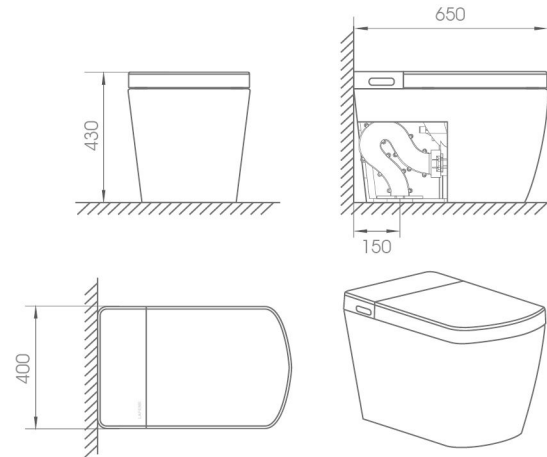

External Material:  
CERAMIC PAN

Water flow requirement:  
5L/15S

Environment temperature:  
0-40 °C

S trap set out:  
270mm

**LECA**

Cistern-less Smart Toilet  
Rimless Flush

**Model: ST18**

Product Size :  
650\*400\*430 mm

Water pressure regulation:  
5 choices

Temperature regulation :  
5 choices

External Material:  
ABS PAN

Water flow requirement:  
5L/8S

Environment temperature:  
0-40 °C

S trap set out:  
150mm

**BLOC**

Cistern-less Smart Toilet  
Rimless Flush

**Model: ST19**

Product Size :  
650\*400\*450 mm

Water pressure regulation:  
5 choices

Temperature regulation :  
5 choices

External Material:  
CERAMIC PAN

Water flow requirement:  
5L/15S

Environment temperature:  
0-40 °C