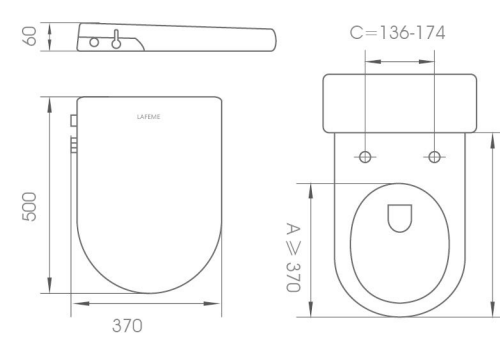

Model: FB104

Product Size :
500*370*60 mm

Adaptable water pressure
0.07-0.8Mpa

T-Connection :
1/2*Plastic Connection

Include:
Toilet Seat, a set of complete
accessories for steady installation,
tube etc.

Material:
PP