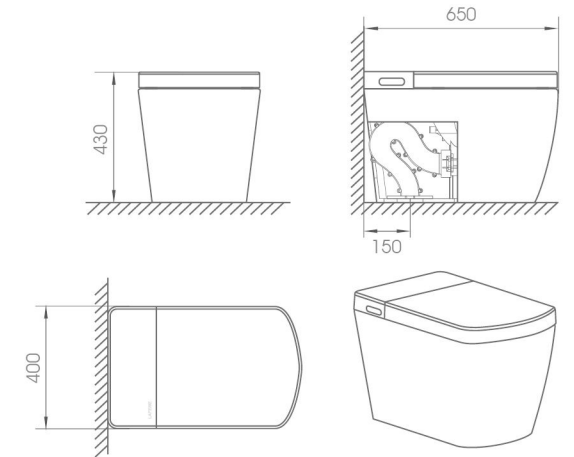

Model: ST20

Product Size :
650*400*430 mm

Water pressure regulation:
5 choices

Temperature regulation :
5 choices

External Material:
ABS PAN

Water flow requirement:
5L/8S

Environment temperature:
0-40 °C

S trap set out:
150mm