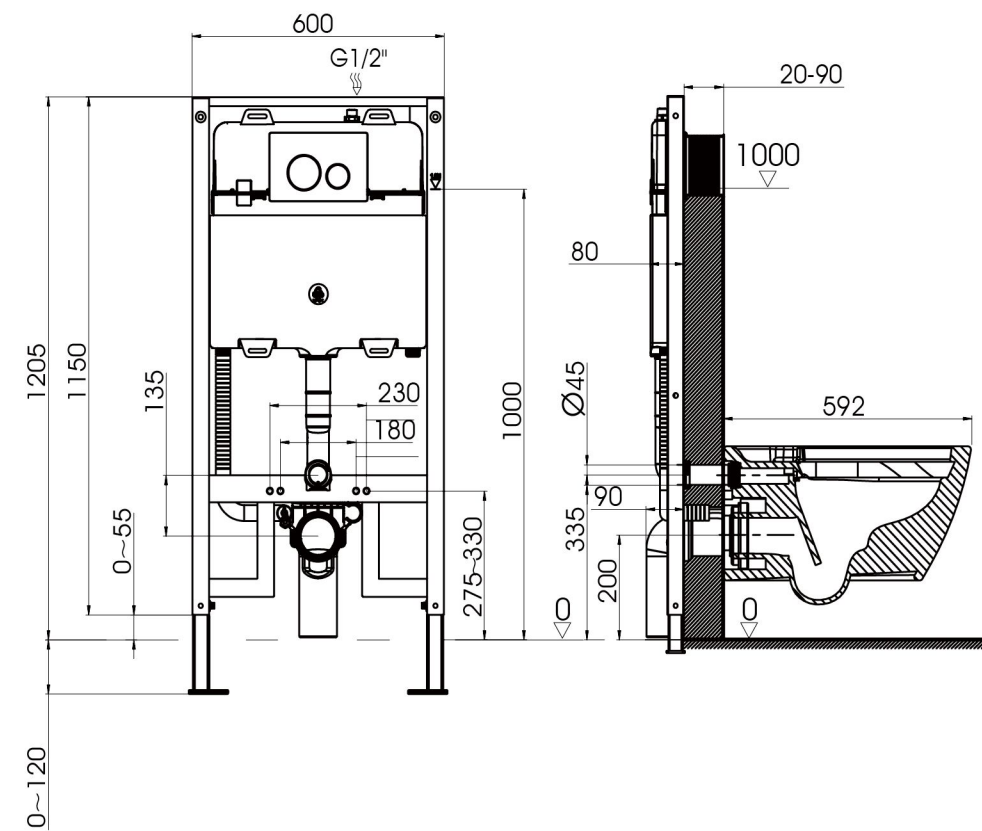

WELS Star:
4 Stars 4.3/3.1L

Trap Type:
P Trap 200mm