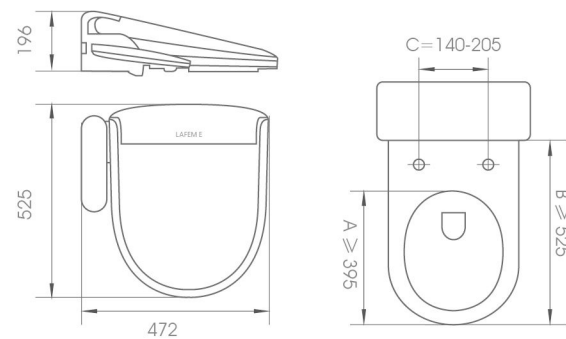

### Model: BS15

Product Size :  
525\*472\*196 mm

Rate frequency:  
50Hz

Electrical:  
220V-240V

Material:  
ABS

Water pressure requirement:  
0.15-0.75Mpa

Power:  
650W

Wet area rated:  
IPX4

### Model: FB104

Product Size :  
500\*370\*60 mm

Adaptable water pressure  
0.07-0.8Mpa

T-Connection :  
1/2\*Plastic Connection

Include:  
Toilet Seat, a set of complete  
accessories for steady installation,  
tube etc.