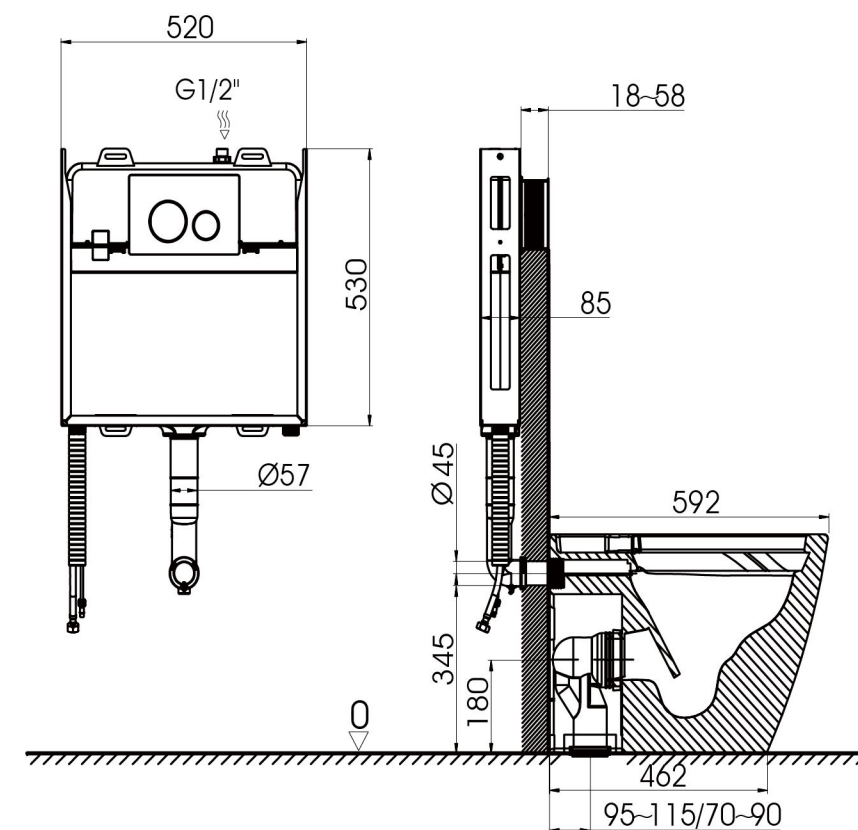

WELS Star:
4 Stars 4.5/3L

Trap Type:
P Trap 180mm
S Trap 95-115mm (included)
S Trap 70-90mm (Sold separately)