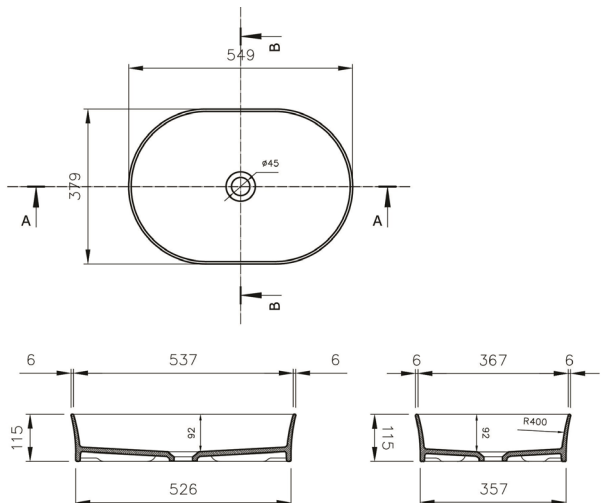

FINO 55 X 38 ABOVE COUNTER FINE FIRECLAY BASIN