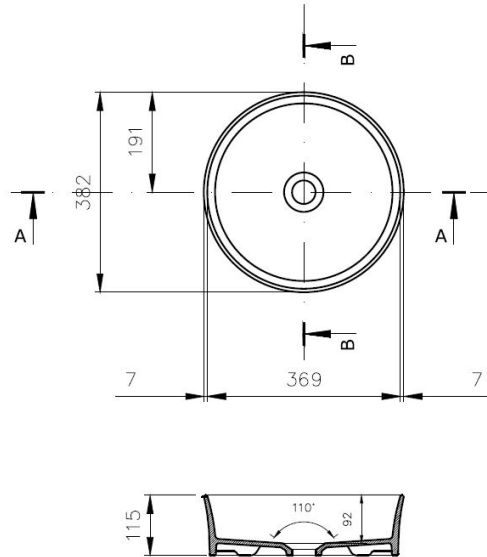

FINO 382 ROUND ABOVE COUNTER FINE FIRECLAY BASIN