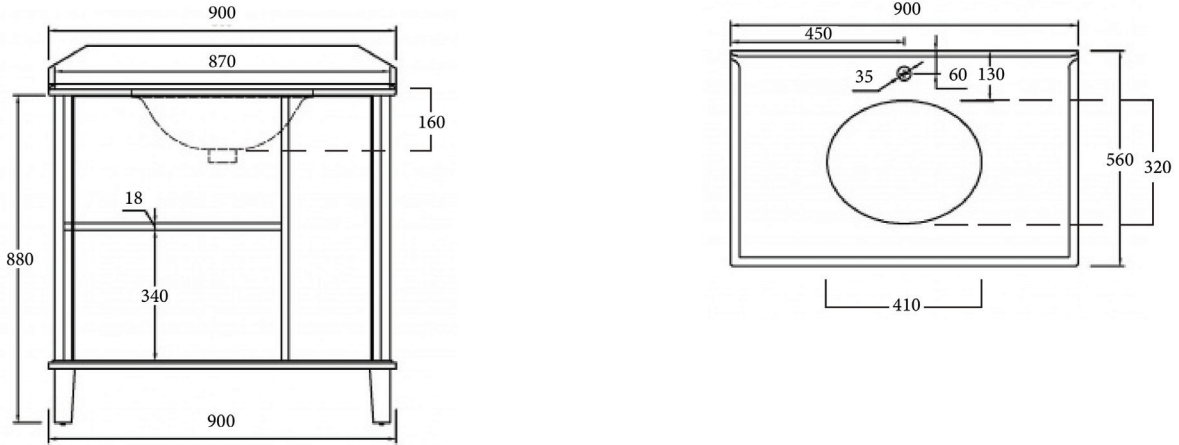

COVENTRY 90 X 55 SATIN WHITE VANITY WITH REAL MARBLE TOP & CERAMIC UNDER COUNTER BASIN