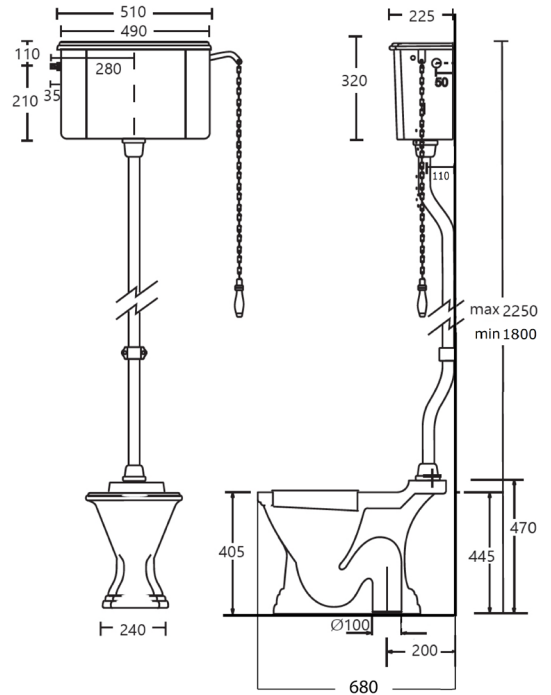

BIRMINGHAM TOILET S TRAP WITH HIGH LEVEL CISTERN