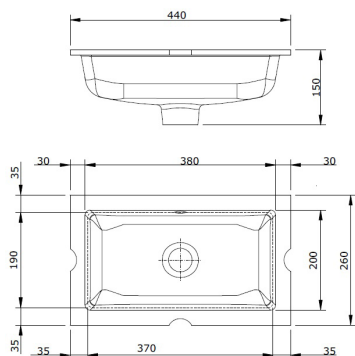

MINI AGRES 44 X 26 UNDER COUNTER CERAMIC WASH BASIN