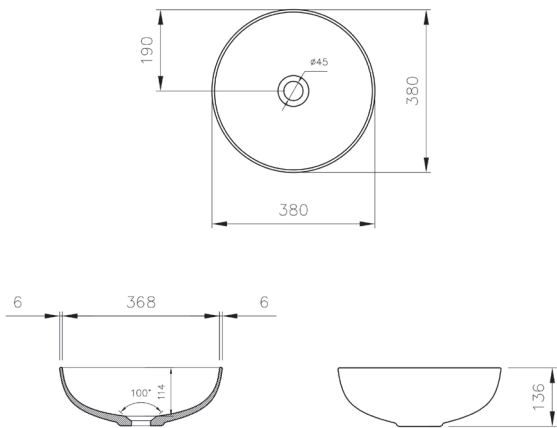

FINO 379 ROUND ABOVE COUNTER FINE FIRECLAY BASIN