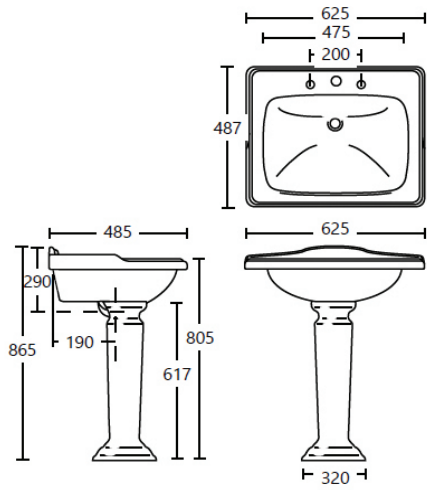

Line Drawings

BASINS

BIRMINGHAM 63X49 BASIN & PEDESTAL