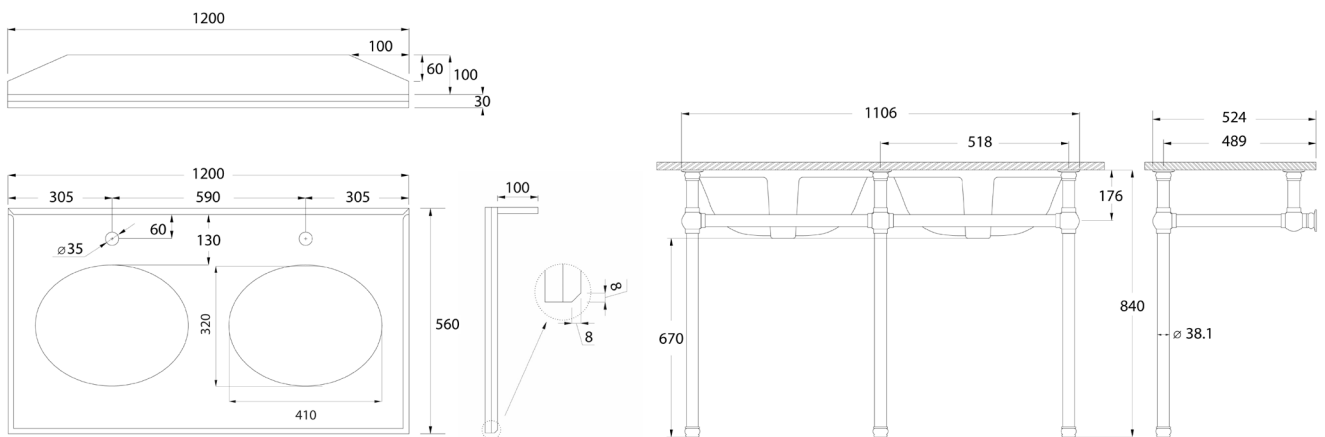

MAYER BASIN STAND WITH 120CM DOUBLE TOP