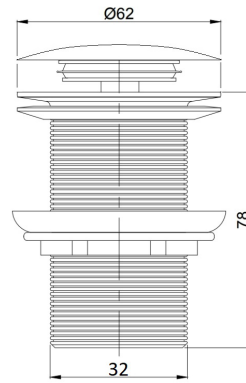

TITANCAST 32MM BASIN WASTE