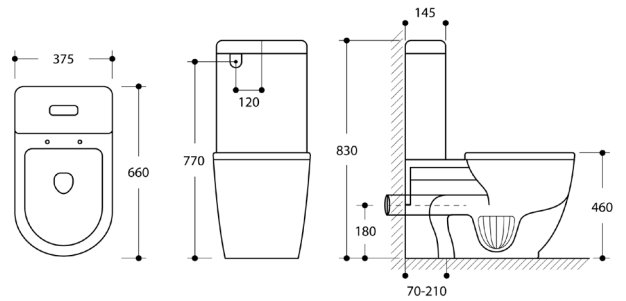

NARVA RIMLESS CLOSE COUPLED BACK TO WALL TOILET SUITE