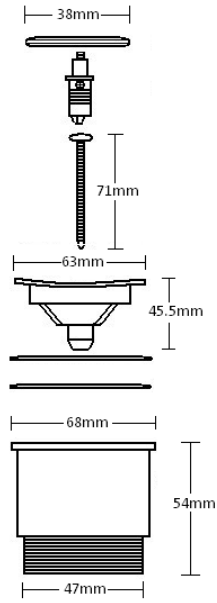

WASTE OUTLETS

UNIVERSAL 32/40MM TWO PIECE BUTTON POP-UP WASTE -