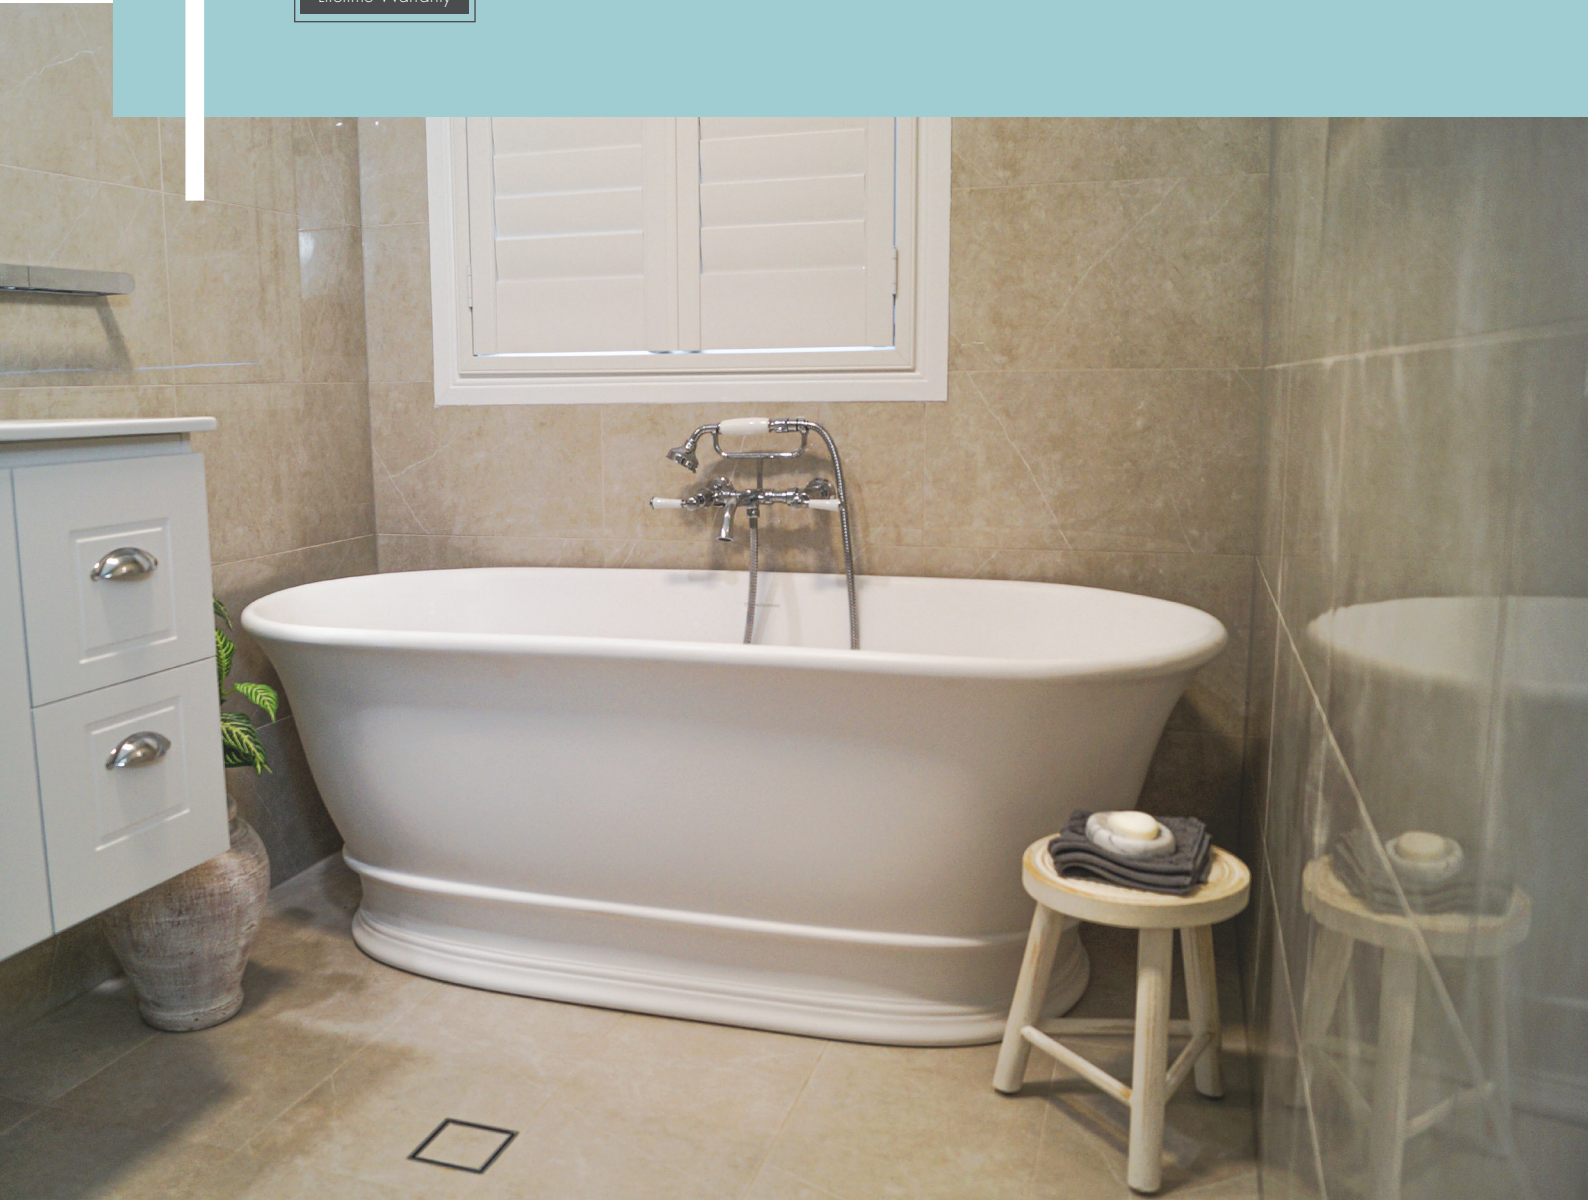

The TitanCast Freestanding Bath Collection

Bathrooms are often seen as a space to create a sanctuary in your own spa-like retreat in your home. Introducing a freestanding bath in a Hamptons aesthetic particularly lends itself to that spa sensibility because of the soft curves in the bath contrasting with the sharp lines of a vanity or mirror, light and airy colour palettes. The use of beautiful, quality natural materials, add to the overall elegance of this design style.

TitanCast Baths:
Lifetime Warranty

Cambridge 156 x 76 TitanCast Bath in Satin Silk White