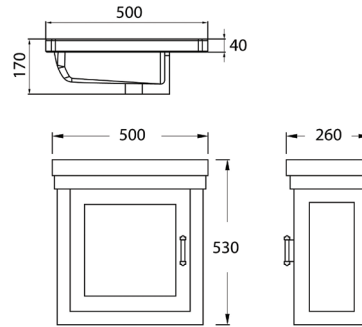

BURNLEY 50 X 26 BASIN & VANITY