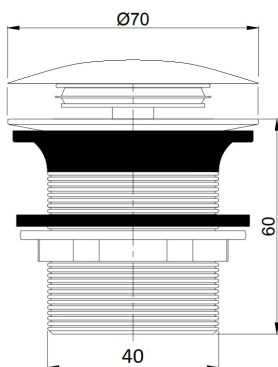

TITANCAST 40MM BATH WASTE