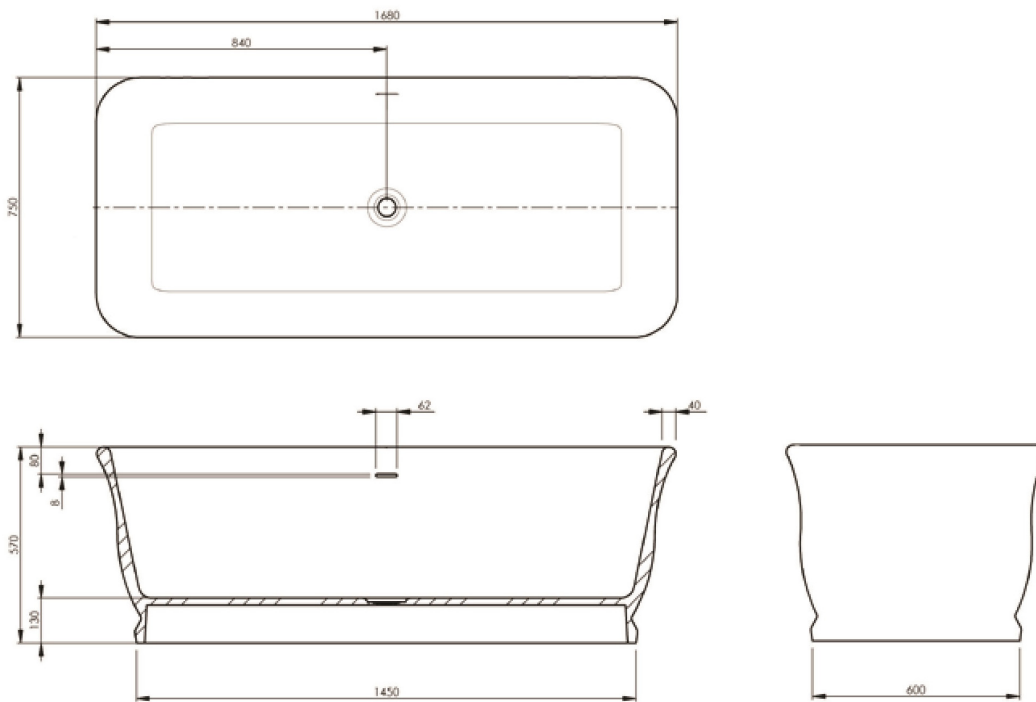

LYNTON 168 X 75 TITANCAST BATH