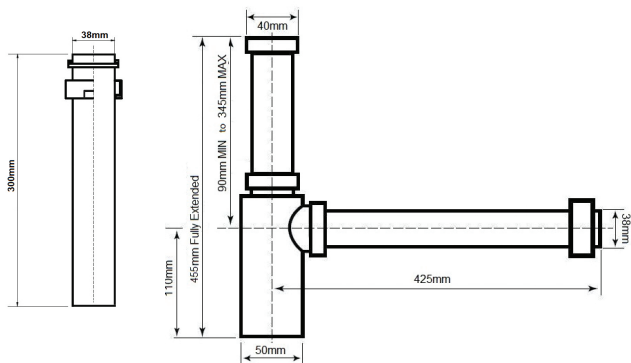

AURORA ADJUSTABLE BOTTLE TRAP WITH VERTICAL EXTENSION PIPE INSTALLED