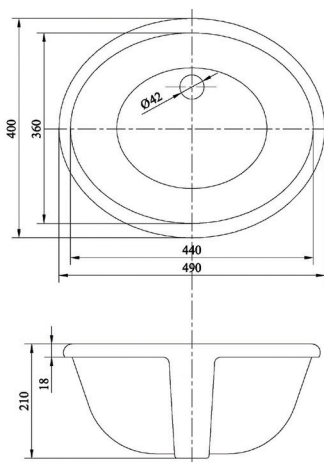

NARVA 48 X 39 UNDER COUNTER CERAMIC WASH BASIN