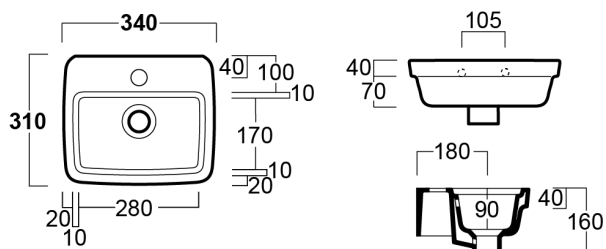

BALFOUR 34 WALL HUNG BASIN