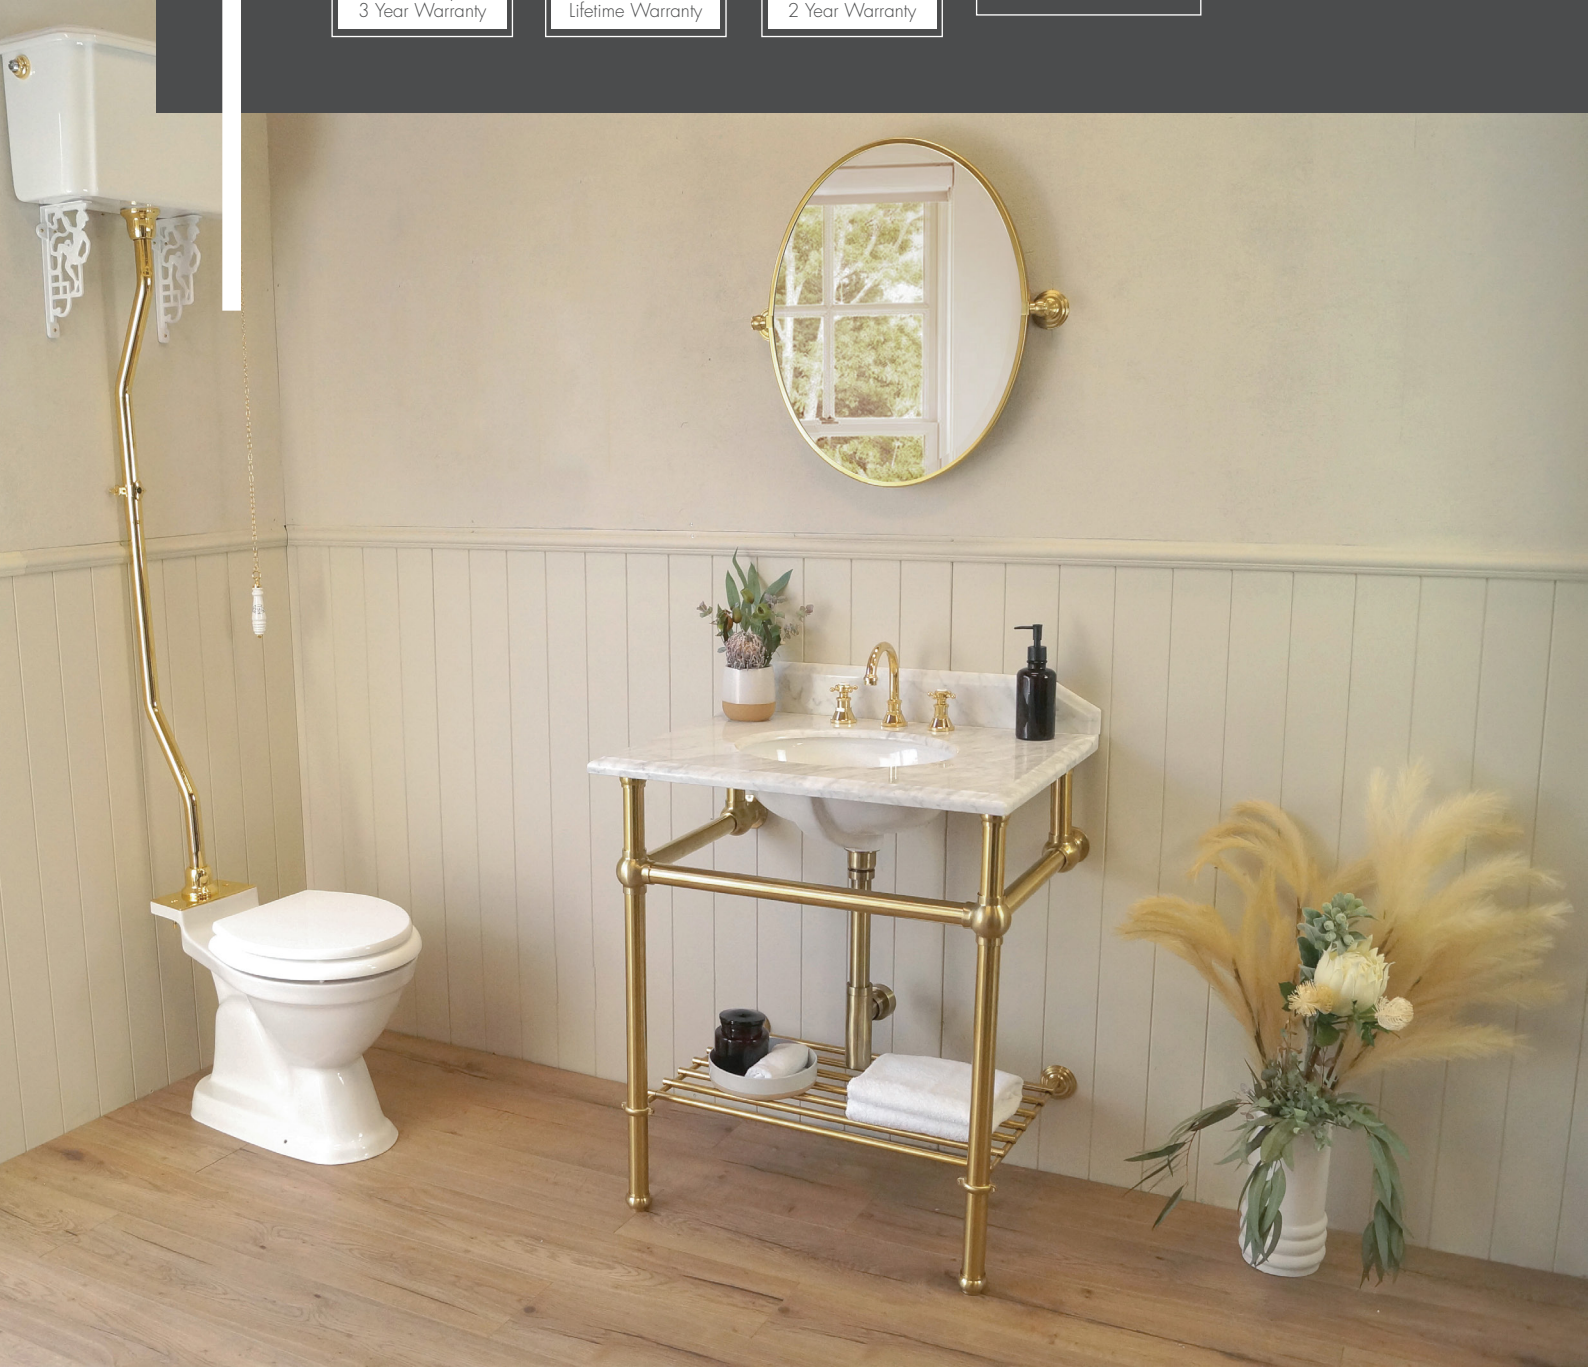

Mayer 120 Double Basin Stand in Brushed Nickel

Mayer Collection

A stunning collection of basin stands marrying the elegance of genuine Italian Carrara marble and colour coordinating brass. Together creating a timeless look for your bathroom.

Marble Tops:
3 Year Warranty

Basin Stands:
Lifetime Warranty

Mirrors:
2 Year Warranty

Genuine Carrara Marble

Birmingham High Level Toilet with Polished Gold Fittings
Mayer Oval Mirror in Brushed Brass
Mayer 75 x 55 Marble Washstand in Brushed Brass