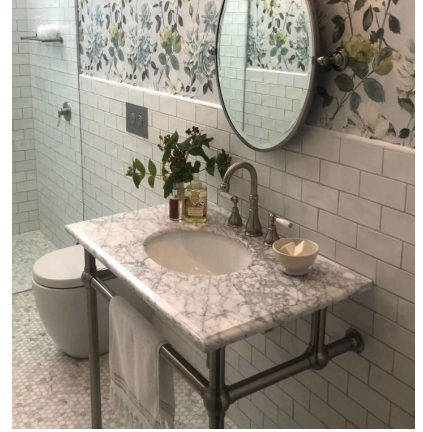

Back Cover Image:
Mayer 90 x 55 Marble Wash Stand in Brushed Brass
Bathroom Design by Front Porch Properties

NEED MORE INSPIRATION?

Follow us to keep up to date with the latest trends and any exciting new products!