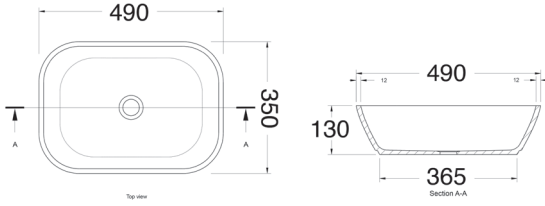

MALDON 49 X 35 TITANCAST ABOVE COUNTER BASIN