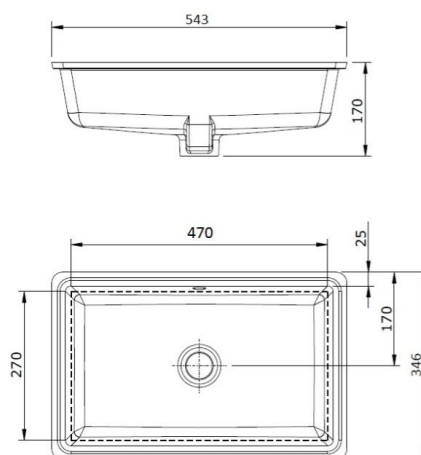

AGRES 53 X 34 UNDER COUNTER CERAMIC WASH BASIN