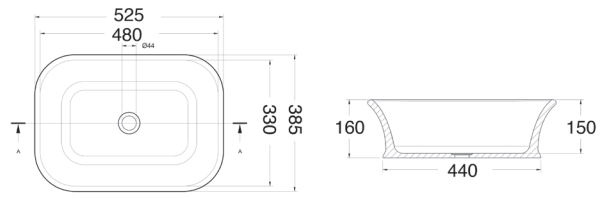

LYNTON 53 X 39 TITANCAST ABOVE COUNTER BASIN