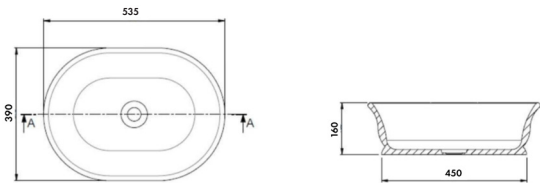

CAMBRIDGE 53 X 39 TITANCAST ABOVE COUNTER BASIN