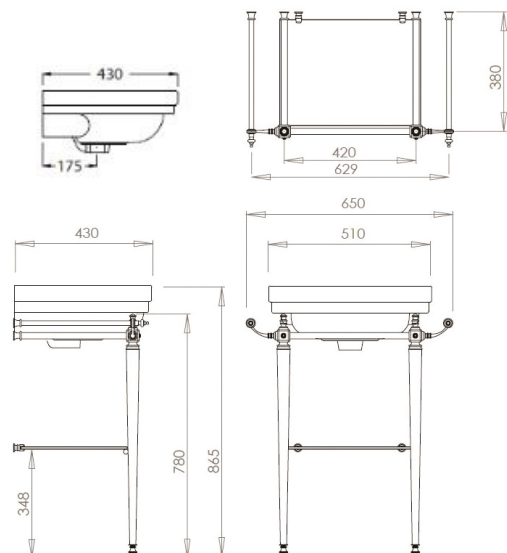

Product Code: USM40AMB | **Price:** \$59

Material: Brass
Finish: Matte Black - Durable electroplated

MUSHROOM HEAD - CERAMIC WHITE

Product Code: USMC40A | **Price:** \$97

Material: Brass
Finish: White Gloss Real Ceramic Head

Line Drawings

BASINS

BIRMINGHAM 63X49 BASIN & PEDESTAL

BIRMINGHAM 63 X 49 BASIN STAND

STAFFORD 62 X 50 BASIN & PEDESTAL

STAFFORD 51 X 43 BASIN & PEDESTAL

STAFFORD 62 X 50 BASIN STAND WITH GLASS SHELF

STAFFORD 51 X 43 BASIN STAND WITH GLASS SHELF