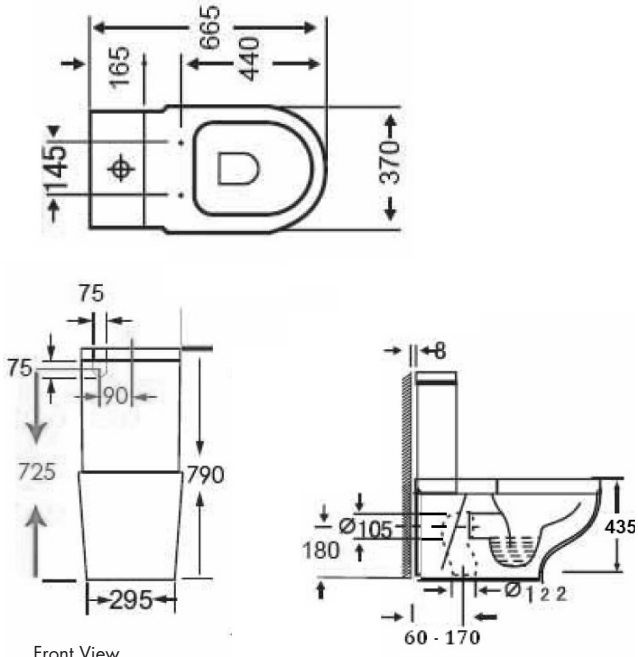

HARTLEY CLOSE COUPLED BACK TO WALL TOILET SUITE

Front View