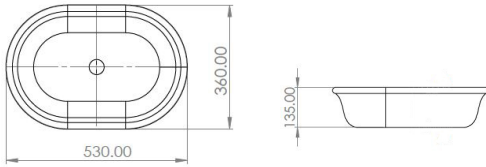

BLANCHE 53 X 36 TITANCAST ABOVE COUNTER BASIN