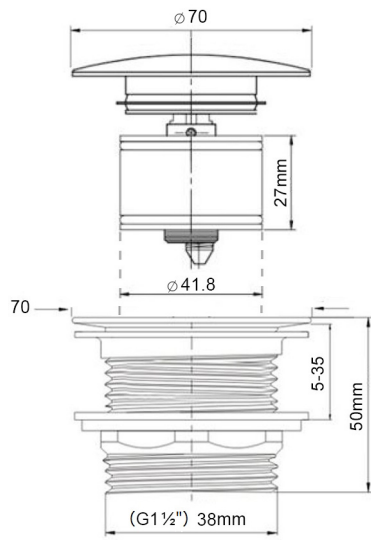

SAFETY PULL OUT BATH WASTE WITH SHORT TAIL