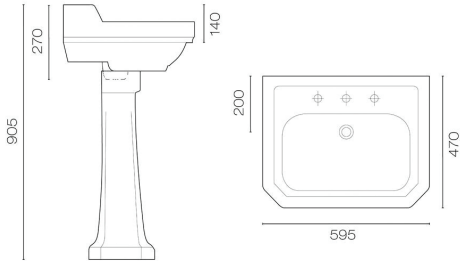

ARLINGTON 60 X 47 CERAMIC WASH BASIN