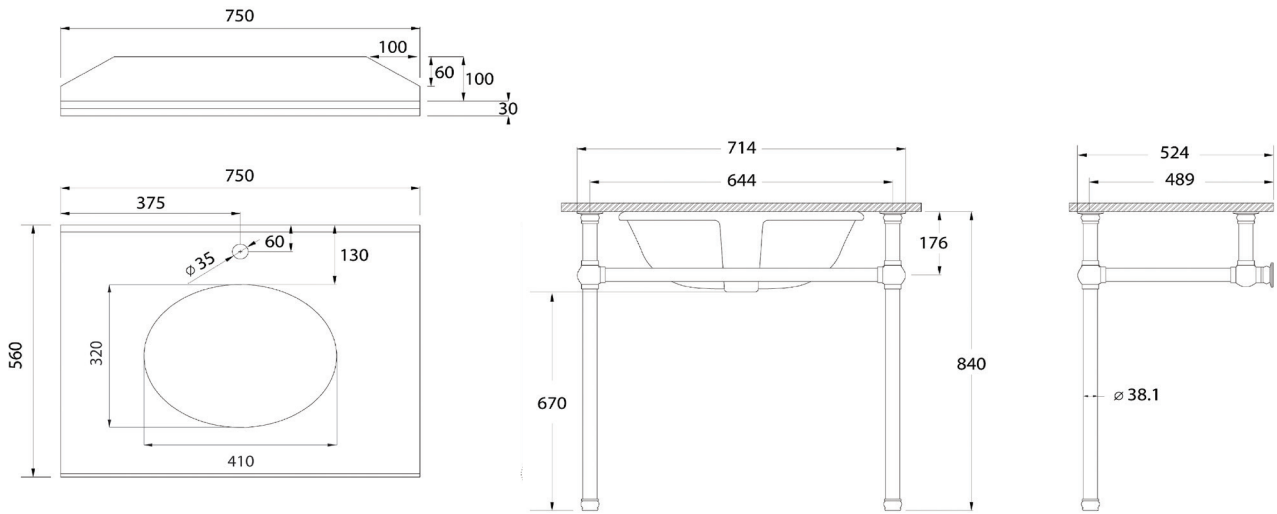

MAYER BASIN STAND WITH 75CM TOP