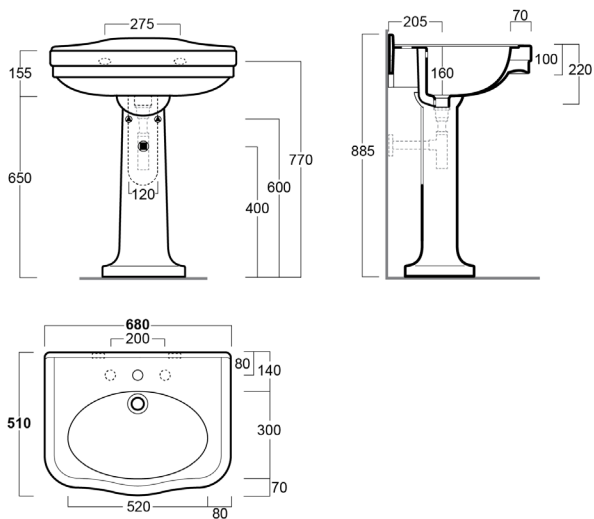

CLAREMONT 68 BASIN & PEDESTAL