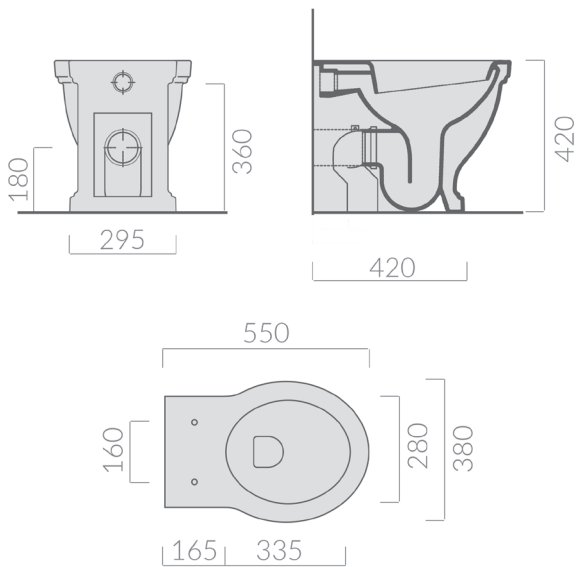

MAYER RECTANGLE PIVOT MIRROR

TOILETS

BIRMINGHAM CLOSE COUPLED TOILET S TRAP

BIRMINGHAM TOILET S TRAP WITH HIGH LEVEL CISTERN

CLAREMONT FLOOR MOUNTED PAN

NARVA RIMLESS CLOSE COUPLED BACK TO WALL TOILET SUITE