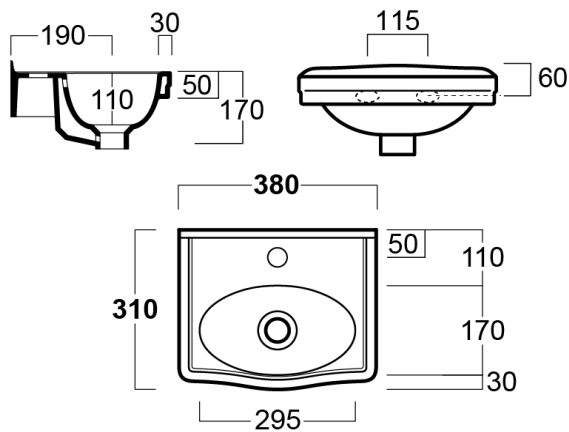

CLAREMONT 38 WALL HUNG BASIN