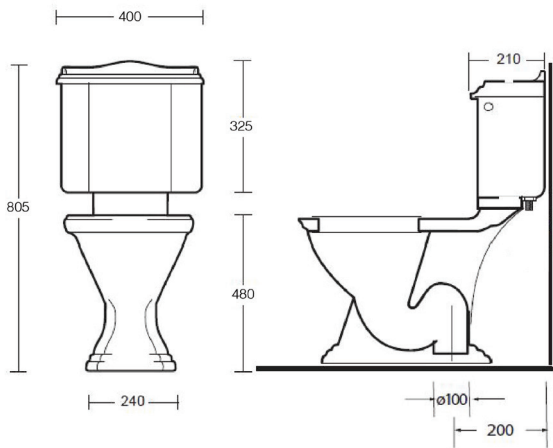

TOILETS

BIRMINGHAM CLOSE COUPLED TOILET S TRAP