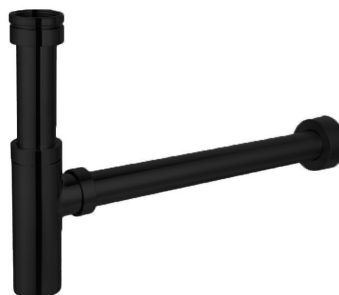

AURORA MATTE BLACK

ADJUSTABLE BOTTLE P TRAP

Product Code: AU4040MB | **Price:** $182

Material: Brass

Finish: Matte Black - Durable electroplated

VERTICAL EXTENSION PIPE FOR ROUND BOTTLE P TRAP - MATTE BLACK (Optional)

Product code: AU4040-VEMB | **Price:** $142

To increase maximum vertical set-out