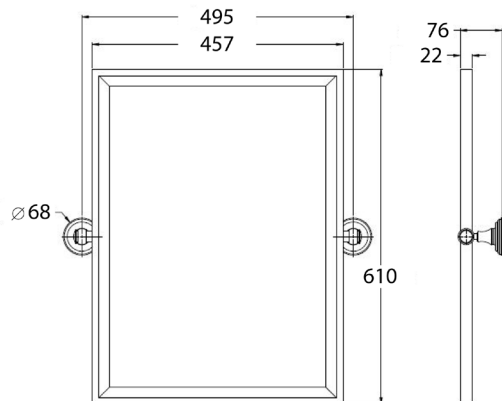

COVENTRY 90 X 55 SATIN WHITE VANITY WITH REAL MARBLE TOP & CERAMIC UNDER COUNTER BASIN

COVENTRY 75 X 55 SATIN WHITE VANITY WITH REAL MARBLE TOP & CERAMIC UNDERCOUNTER BASIN

MIRRORS

MAYER OVAL PIVOT MIRROR

MAYER RECTANGLE PIVOT MIRROR