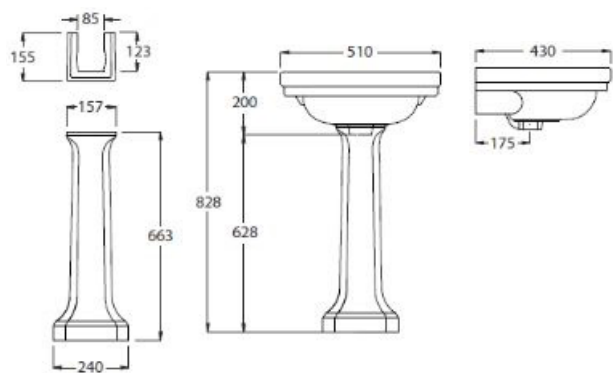

STAFFORD 51 X 43 BASIN & PEDESTAL