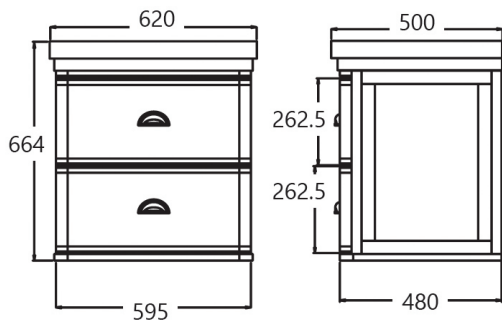

VANITIES

STAFFORD 62 X 50 WALL MOUNTED BASIN & VANITY