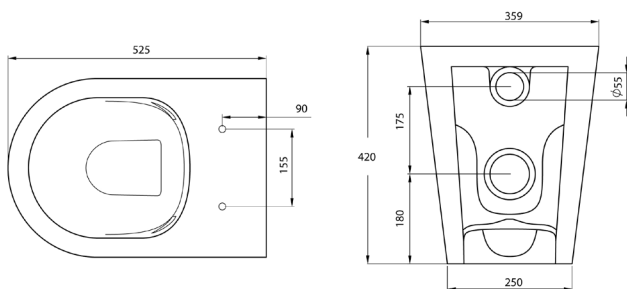

NARVA RIMLESS FLOOR MOUNTED PAN