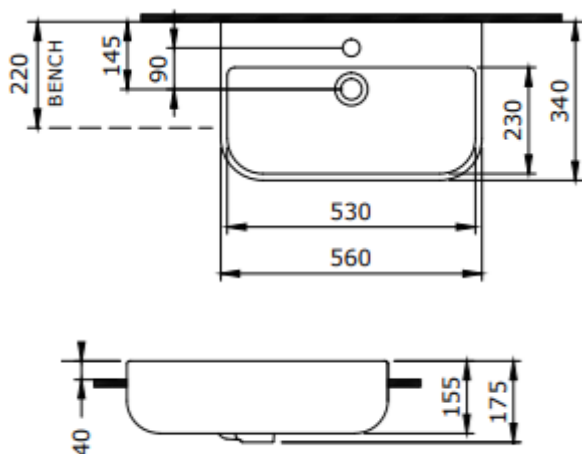

NARVA 56 X 34 SEMI RECESSED FINE FIRECLAY WASH BASIN