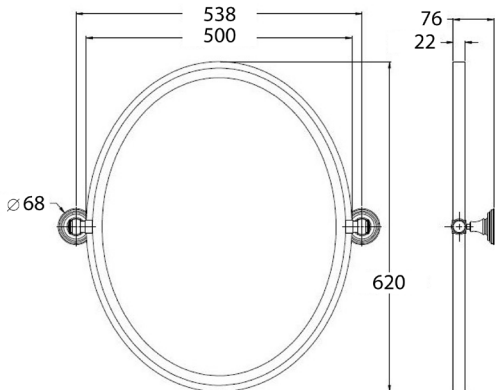

COVENTRY 90 X 55 SATIN WHITE VANITY WITH REAL MARBLE TOP & CERAMIC UNDER COUNTER BASIN

COVENTRY 75 X 55 SATIN WHITE VANITY WITH REAL MARBLE TOP & CERAMIC UNDERCOUNTER BASIN

MIRRORS

MAYER OVAL PIVOT MIRROR