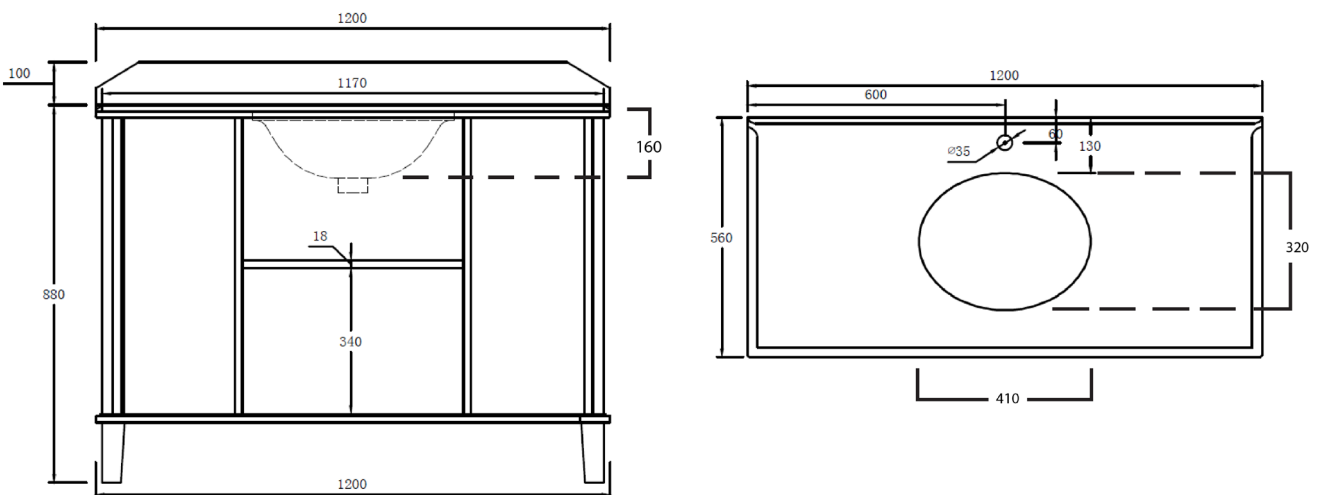

BURNLEY 50 X 26 BASIN & VANITY

COVENTRY 120 X 55 DOUBLE BOWL SATIN WHITE VANITY WITH REAL MARBLE TOP & CERAMIC UNDERCOUNTER BASIN

COVENTRY 120 X 55 SINGLE BOWL SATIN WHITE VANITY WITH REAL MARBLE TOP & CERAMIC UNDER COUNTER BASIN