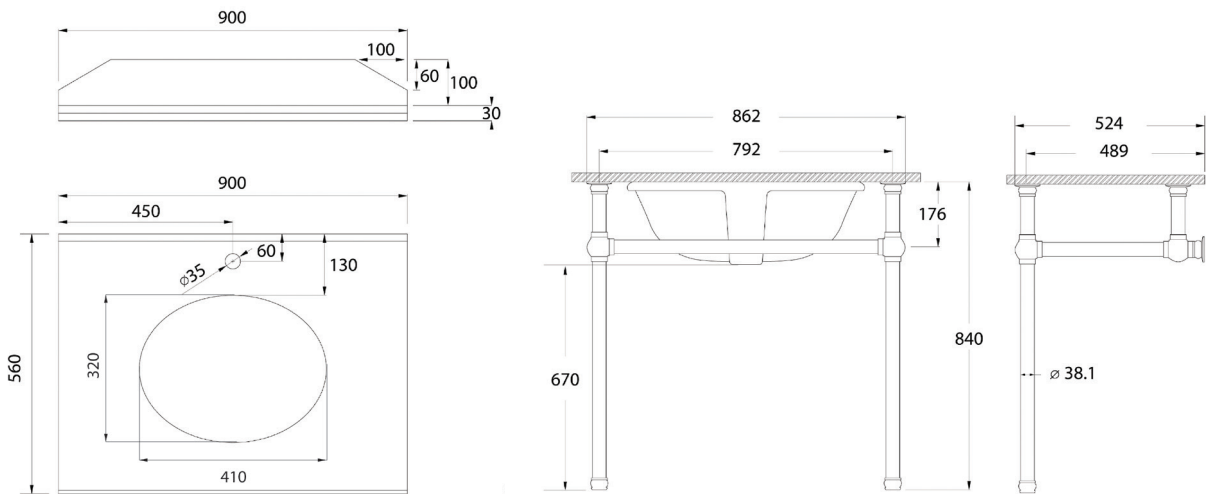

MAYER BASIN STAND WITH 90CM TOP