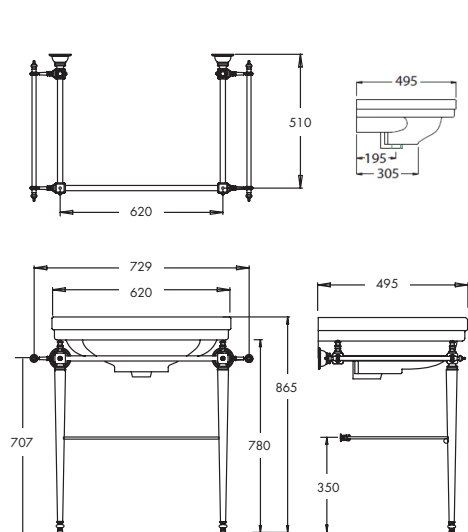

Line Drawings

BASINS

BIRMINGHAM 63X49 BASIN & PEDESTAL

BIRMINGHAM 63 X 49 BASIN STAND

STAFFORD 62 X 50 BASIN & PEDESTAL

STAFFORD 51 X 43 BASIN & PEDESTAL

STAFFORD 62 X 50 BASIN STAND WITH GLASS SHELF

STAFFORD 51 X 43 BASIN STAND WITH GLASS SHELF