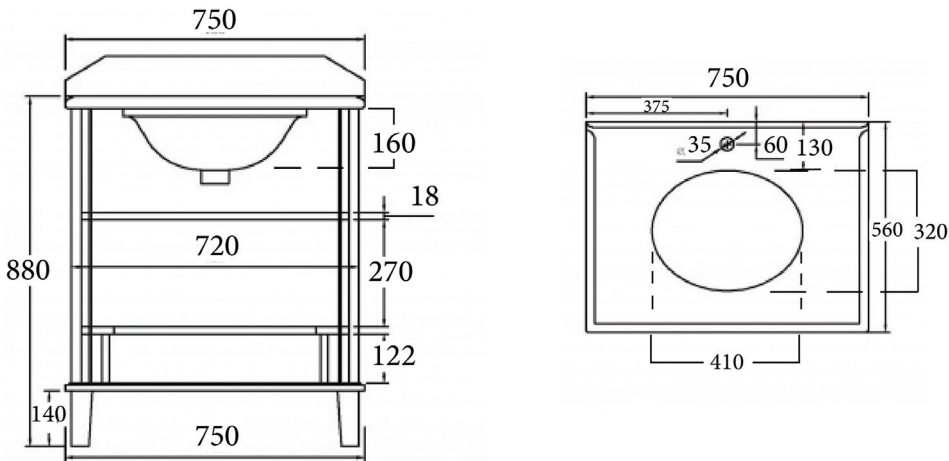

COVENTRY 75 X 55 SATIN WHITE VANITY WITH REAL MARBLE TOP & CERAMIC UNDERCOUNTER BASIN