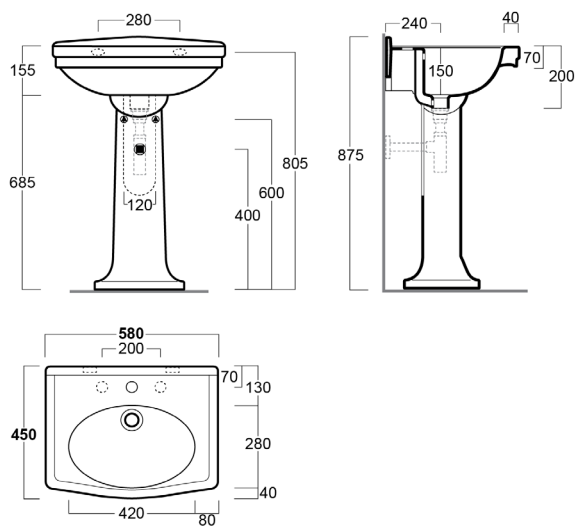

CLAREMONT 58 BASIN & PEDESTAL