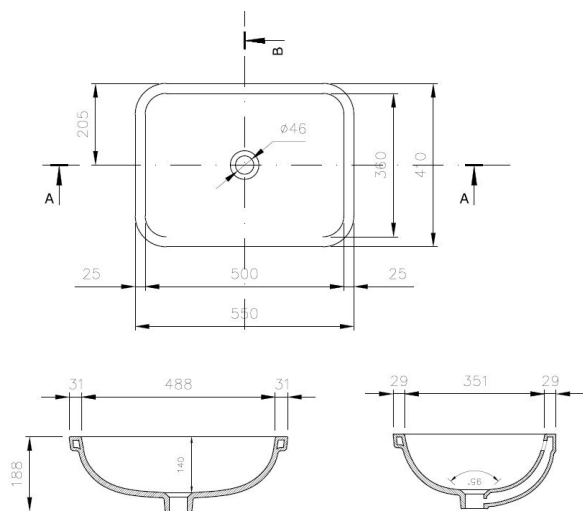

FINO 55 X 41 UNDERCOUNTER FINE FIRECLAY BASIN