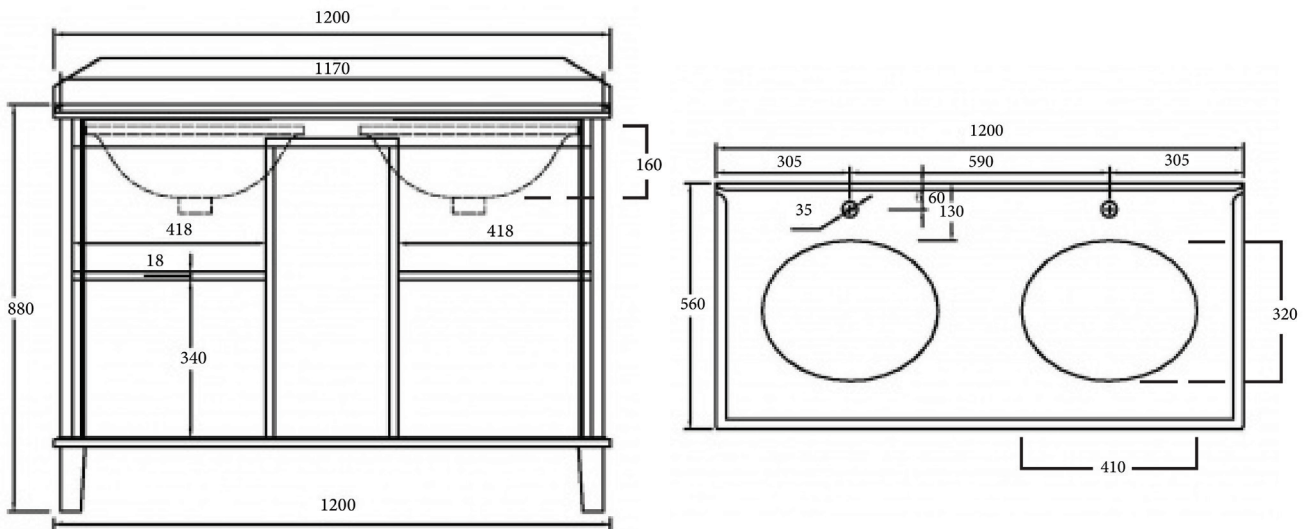

BURNLEY 50 X 26 BASIN & VANITY

COVENTRY 120 X 55 DOUBLE BOWL SATIN WHITE VANITY WITH REAL MARBLE TOP & CERAMIC UNDERCOUNTER BASIN

COVENTRY 120 X 55 SINGLE BOWL SATIN WHITE VANITY WITH REAL MARBLE TOP & CERAMIC UNDER COUNTER BASIN