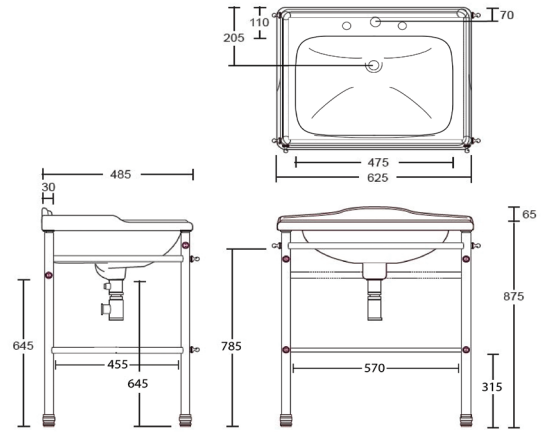

BIRMINGHAM 63 X 49 BASIN STAND