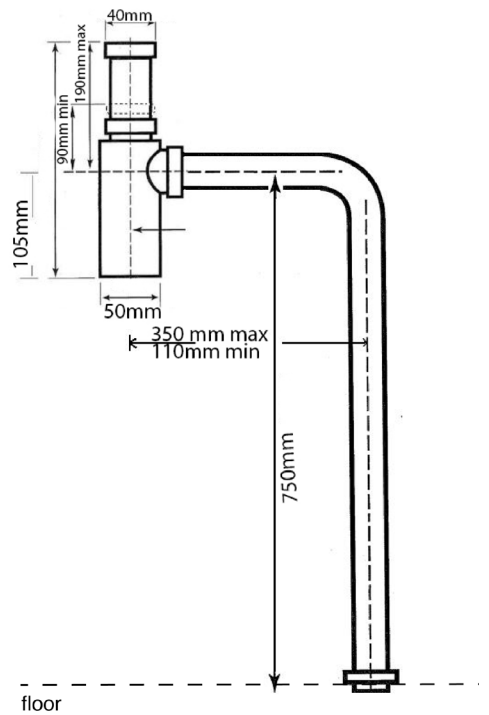

DELUXE ADJUSTABLE BOTTLE S-TRAP