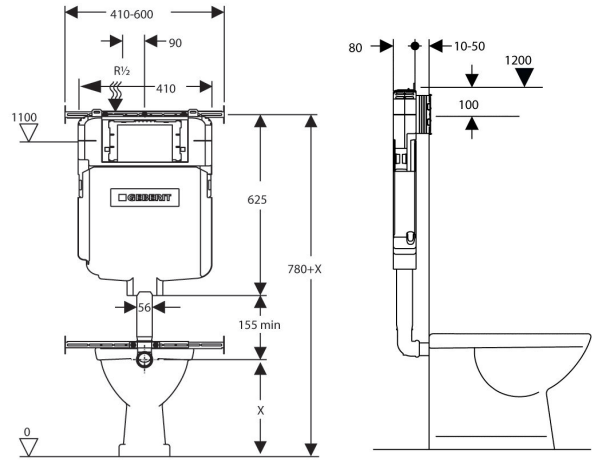

GEBERIT IN-WALL CISTERN (FOR FLOOR MOUNTED PANS)