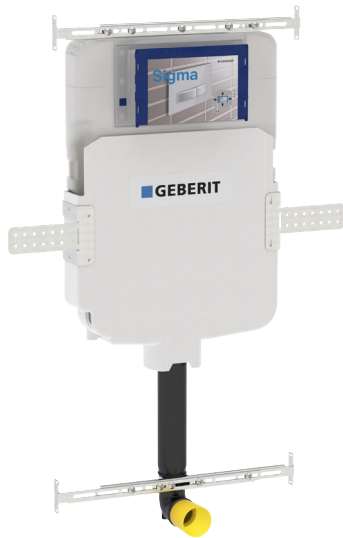

In-Wall Cistern

This high-quality world-recognised leading Geberit brand in-wall cistern with a 15-year warranty is built for longevity. When required, all valves and parts can be replaced by easily detaching the flush plate - there is no access panel required. It is dual flush for water saving, and the valves are adjustable for increasing or decreasing water volumes per flush.

Pair with one of Geberit range of flush plates and pans to complete the look. The framed model is built to last with a steel support frame, this in-wall cistern suits most wall hung pans on the Australian market.

Easy to Service

GEBERIT IN-WALL CISTERN

FOR FLOOR MOUNTED PANS

SIGMA 8 FRONT FLUSH CONCEALED CISTERN

Product Code: 109.795.00.1 | **Price:** $428

Only 80mm thick cavity required

Mechanical flush

Adjustable flush pipe with key seal included

Flush plate purchased separately (choice of flush plates available on pages 82 & 83)

WELS rating: 4 Star (4.5/3L)

Watermark Approved to Australian Standards

Specifications: See page 100