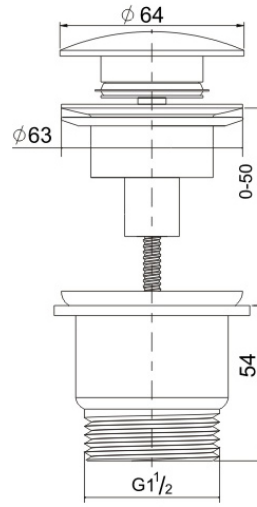

UNIVERSAL 32/40MM TWO PIECE MUSHROOM POP-UP WASTE