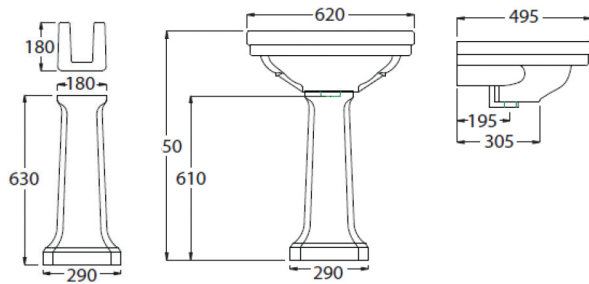

Line Drawings

BASINS

BIRMINGHAM 63X49 BASIN & PEDESTAL

BIRMINGHAM 63 X 49 BASIN STAND

STAFFORD 62 X 50 BASIN & PEDESTAL

STAFFORD 51 X 43 BASIN & PEDESTAL

STAFFORD 62 X 50 BASIN STAND WITH GLASS SHELF

STAFFORD 51 X 43 BASIN STAND WITH GLASS SHELF