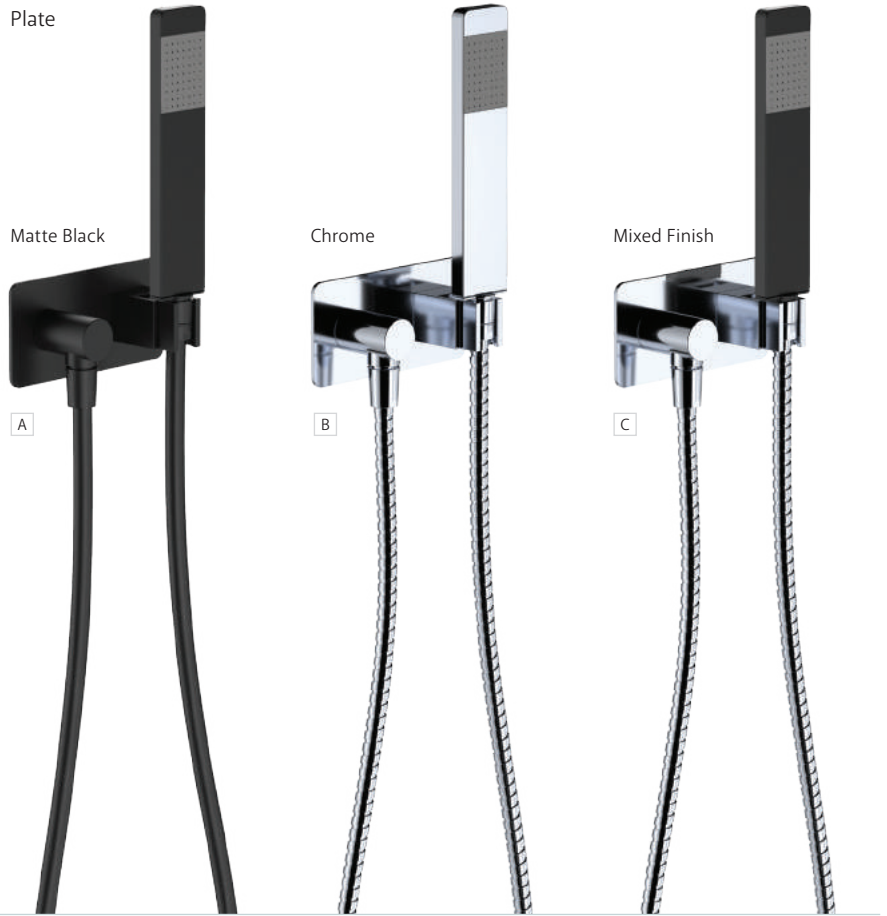

Round Plate

LINCOLN HAND SHOWERS

WELS 3 Star rated, 9L/min

Soft Square Plate

- **A** Matte Black
  $265 • 43311MB
- **B** Chrome
  $199 • 433111
- **C** Mixed Finish
  $265 • 433111B

Round Plate

- **D** Matte Black
  $249 • 433205MB
- **E** Chrome
  $130 • 433205
- **F** Mixed Finish
  $249 • 433205B

Soft Square Plate

Matte Black

A

Chrome

B

Mixed Finish

C

Pair LINCOLN Hand Showers with LINCOLN Diverters for use in baths