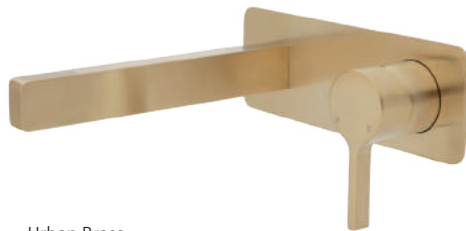

SANSA WALL MIXERS

Small Round Plate

SANSA WALL DIVERTER MIXERS

Small Round Plates

SANSA WALL BASIN MIXER SETS

WELS 6 Star rated, 4.5L/min

Urban Brass
$580 • 229106UB