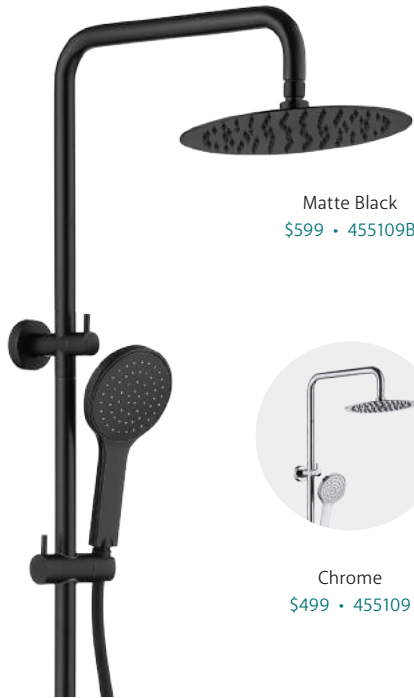

## KAYA WALL BASIN/BATH TAP SETS

WELS 5 Star rated, 6L/min

Chrome  
\$220 • 338102

Brushed Nickel  
\$260 • 338102BN

Matte Black  
\$260 • 338102B

## KAYA WALL TOP ASSEMBLIES

Chrome  
\$170 • 338104

Brushed Nickel  
\$199 • 338104BN

Matte Black  
\$199 • 338104B

## KAYA HOB MOUNTED BASIN/ BATH OUTLETS

WELS 5 Star rated, 5L/min

Chrome  
\$99 • 228111

Brushed Nickel  
\$150 • 228111BN

Gun Metal  
\$180 • 228111GM

Matte Black  
\$110 • 228111B

Urban Brass  
\$180 • 228111UB

## KAYA TWIN SHOWERS

WELS 3 Star rated, 9L/min

Matte Black  
\$599 • 455109B

Chrome  
\$499 • 455109

Brushed Nickel  
\$649 • 455109BN

Gun Metal  
\$799 • 455109GM

Urban Brass  
\$799 • 455109UB