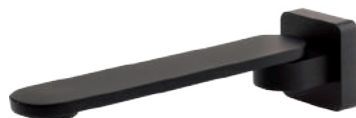

EMPIRE BASIN MIXERS

WELS 6 Star rated, 4.5L/min

Basin Mixer
$240 • 221103

Tall Basin Mixer
$349 • 221107

EMPIRE WALL MIXER WITH SPOUT

WELS 5 Star rated, 5L/min
$330 • 221106

EMPIRE WALL DIVERTER MIXER

$230 • 221102

PAIR WITH
EMPIRE
SHOWERS
See Page 40

EMPIRE WALL MIXERS

Small Round Plate
$200 • 221101-2

Large Oval Plate
$160 • 221101

EMPIRE FLOOR MOUNTED MIXERS/BATH OUTLETS

EMPIRE SLIM SWIVEL BATH OUTLETS

NEW

Chrome
$199 • 221116

Matte Black
$249 • 221116B

SWIVEL STYLE

Mixer
$649 • 221112

Mixer with Hand Shower
WELS 3 Star rated, 8L/min
$849 • 221113