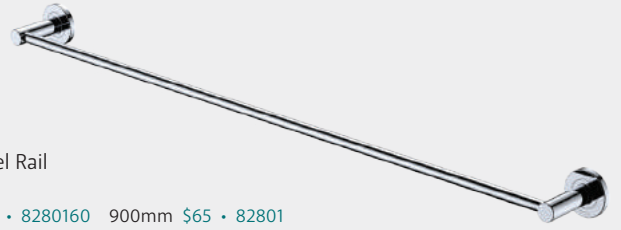

# Super Strong

ACCESSORIES

With up to 5 fixing points per wall mount, you get long-term durability and strength – no damaged walls!

### Single Towel Rail

Chrome

600mm \$59 • 8280160 900mm \$65 • 82801

Brushed Nickel  
900 mm  
\$99 • 82801BN

Gun Metal  
900 mm  
\$125 • 82801GM

Matte Black  
900 mm  
\$90 • 82801MB

Urban Brass  
900 mm  
\$125 • 82801UB