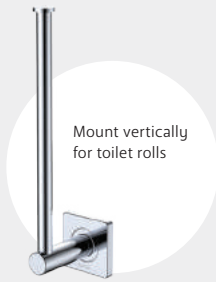

SANSA DUAL PURPOSE HAND TOWEL RAIL/ROLL HOLDER