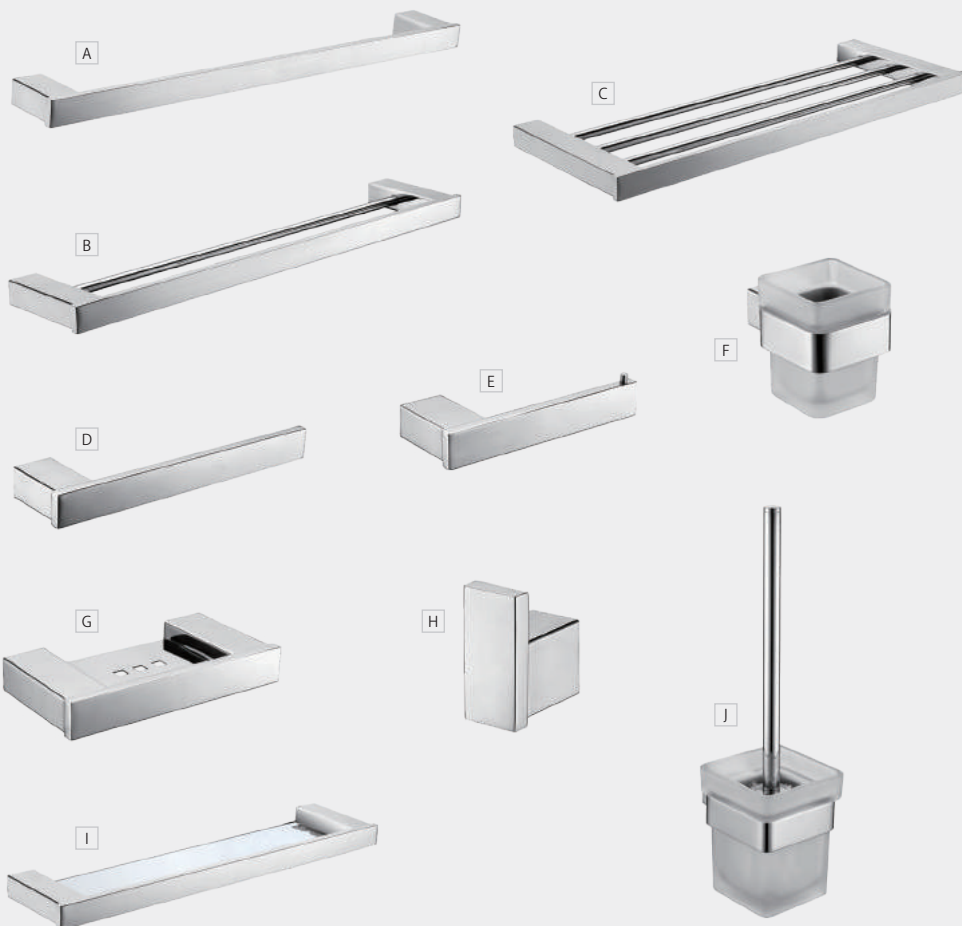

KOKO ACCESSORIES Chrome

- **A** Single Towel Rail
  610mm $69 • 89001610
  810mm $74 • 89001810
- **B** Double Towel Rail
  610mm $89 • 89008610
  810mm $94 • 89008810
- **C** Towel Rack
  $190 • 890015
- **D** Hand Towel Holder
  $41 • 89002
- **E** Toilet Roll Holder
  $40 • 89003
- **F** Tumbler
  $42 • 89005
- **G** Soap Shelf
  $65 • 89006
- **H** Single Robe Hook
  $30 • 89004
- **I** Glass Shelf
  $103 • 89007
- **J** Toilet Brush & Holder
  $59 • 890010