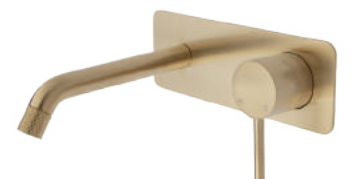

Urban Brass
160mm $514 • 231106UB
200mm $514 • 231106UB-200