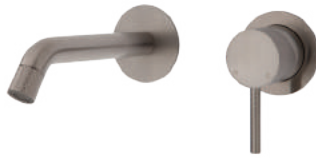

Brushed Nickel
160mm $505 • 231104BN
200mm $505 • 231104BN-200