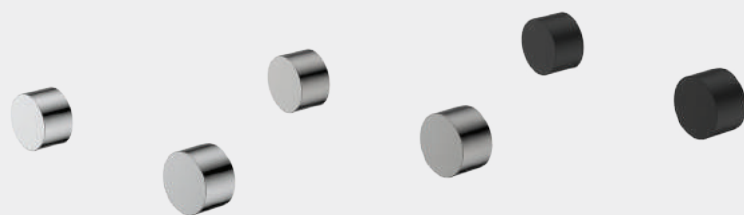

KAYA WALL TOP ASSEMBLIES

Chrome
$170 • 338104

Brushed Nickel
$199 • 338104BN

Matte Black
$199 • 338104B