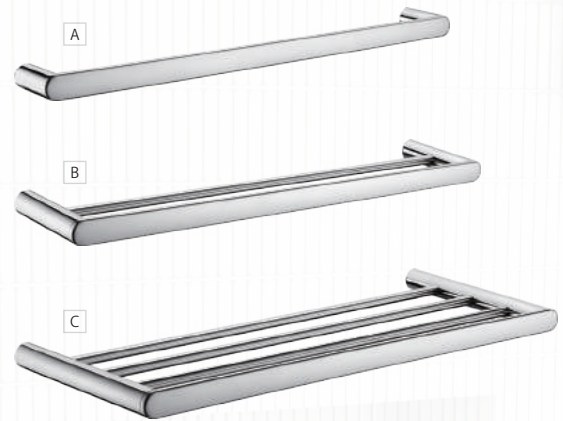

## EMPIRE HAND SHOWERS

WELS 3 Star rated, 9L/min

Soft Square Plate  
\$155 • 433108

Round Plate  
\$130 • 433202

NEW

NEW

## EMPIRE ACCESSORIES

- |   |   |
|---|---|
| <b>A</b> Single Towel Rail<br>610mm \$75 • 88801610<br>810mm \$95 • 88801810  | <b>F</b> Soap Shelf<br>\$64 • 88806             |
| <b>B</b> Double Towel Rail<br>610mm \$99 • 88808610<br>810mm \$105 • 88808810 | <b>G</b> Shelf<br>\$110 • 88807                 |
| <b>C</b> Towel Rack<br>\$199 • 888015   | <b>H</b> Hand Towel Holder<br>\$44 • 88802      |
| <b>D</b> Tumbler<br>\$42 • 88805  | <b>I</b> Toilet Roll Holder<br>\$41 • 88803     |
| <b>E</b> Single Robe Hook<br>\$30 • 88804                                     | <b>J</b> Toilet Brush & Holder<br>\$67 • 888010 |