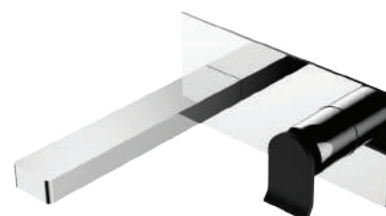

LINCOLN WALL MIXERS WITH SPOUT

WELS 4 Star rated, 6.5L/min

Chrome Handle $319 • 224106
Matte Black Handle $349 • 224106B