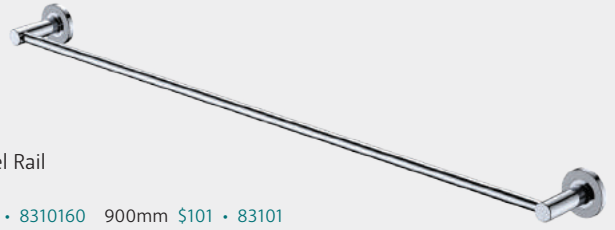

# Super Strong

ACCESSORIES

With up to 5 fixing points per wall mount, you get long-term durability and strength – no damaged walls!

## AXLE TOWEL RAILS

Single Towel Rail  
Chrome

600mm \$95 • 8310160 900mm \$101 • 83101

Brushed Nickel  
900 mm  
\$143 • 83101BN

Gun Metal  
900 mm  
\$175 • 83101GM

Matte Black  
900 mm  
\$130 • 83101MB