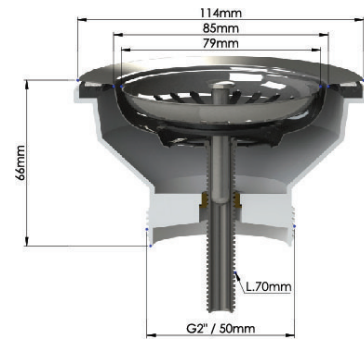

BASKET WASTE 90 X 50 (POLISHED STAINLESS STEEL, ANTIQUE BRASS, BRUSHED BRASS, BRUSHED NICKEL & BRUSHED GUNMETAL)