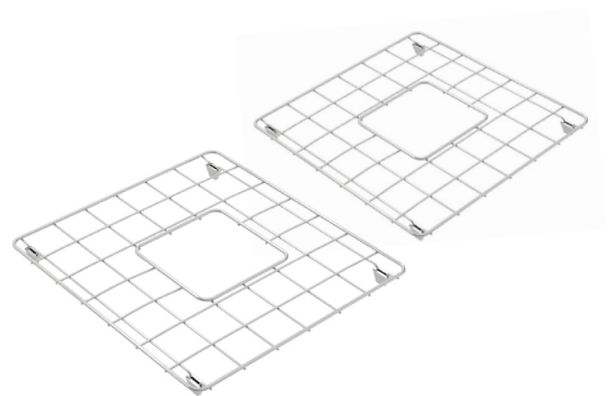

Mounting Options: Butler (front showing), Counter Top & Undermount (shelf required)

Capacity Per Bowl: 34L

Internal Depth: 210mm

Made in Europe 

Specifications: see page 69

*This sink is reversible, so it can be installed with flat or ribbed side facing out