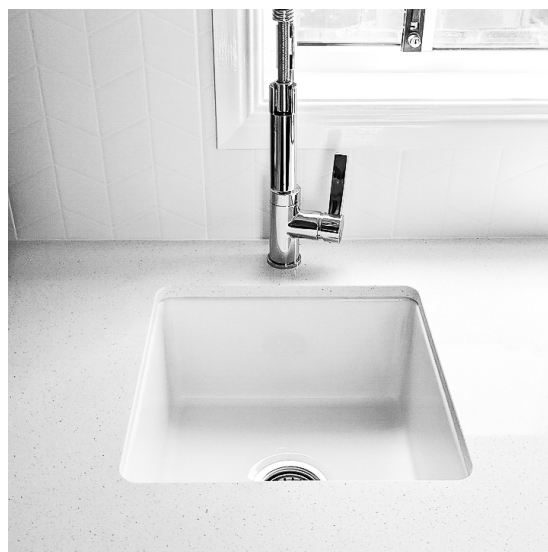

Novi 60 Butler Sink (Flat Side Facing Out)

Your laundry has the potential to be stylish...

...and a place you love spending time in.

The laundry is usually nearby the kitchen, why not make it an extension of your kitchen, match your cabinetry style but add some interest to your laundry with a bold splashback.

UNDER COUNTER

INSET

ABOVE COUNTER

BUTLER COLLECTION

Turner Hastings has a complete range of butler sinks. Ranging from 510mm, perfect for a small butler's pantry, to a large double 1000mm wide sink, great for double bowl practicality and a brilliant centrepiece of your large kitchen.