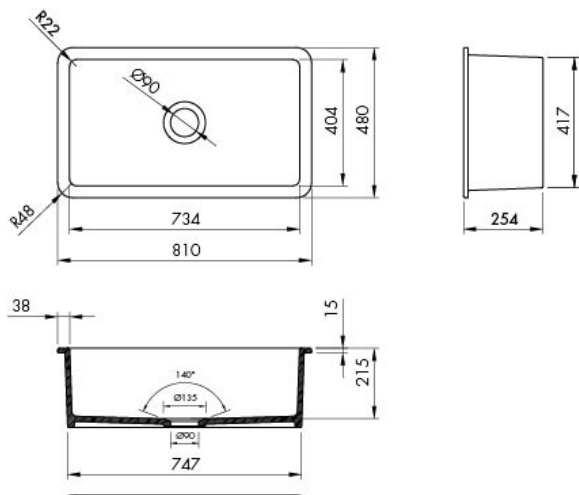

CUISINE 81 INSET/UNDERMOUNT FINE FIRECLAY SINK