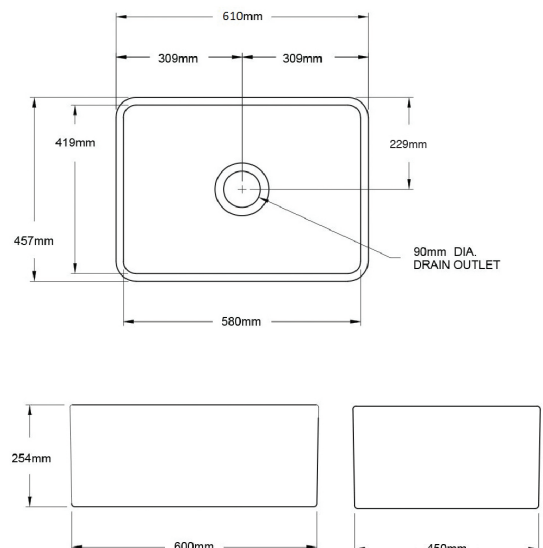

NOVI 60 X 46 FINE FIRECLAY BUTLER SINK