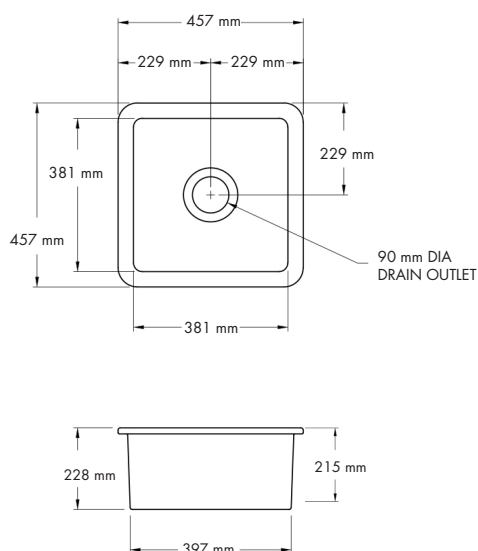

CUISINE 46 X 46 INSET/UNDERMOUNT FINE FIRECLAY SINK