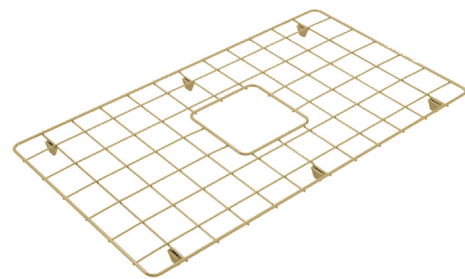

All Novi Protective Grids Are Now Available In Brushed Brass.

Novi 75 x 46 Protective Grid

Brushed Brass PVD	NO751SSG-BB	$379
Polished Stainless Steel	NO75SSG	$199