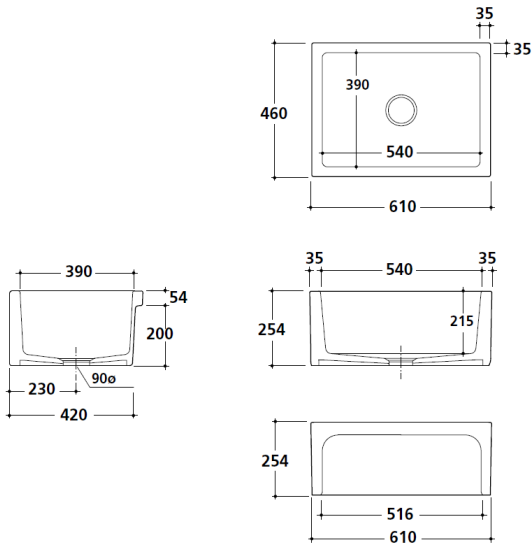

Line Drawings

PATRI 100 X 47 FINE FIRECLAY DOUBLE BUTLER SINK

PATRI 75 X 46 FINE FIRECLAY SINGLE BUTLER SINK

PATRI 60 X 46 FINE FIRECLAY SINGLE BUTLER SINK

NOVI 85 X 46 FINE FIRECLAY DOUBLE BUTLER SINK

NOVI 75 X 46 FINE FIRECLAY SINGLE BUTLER SINK