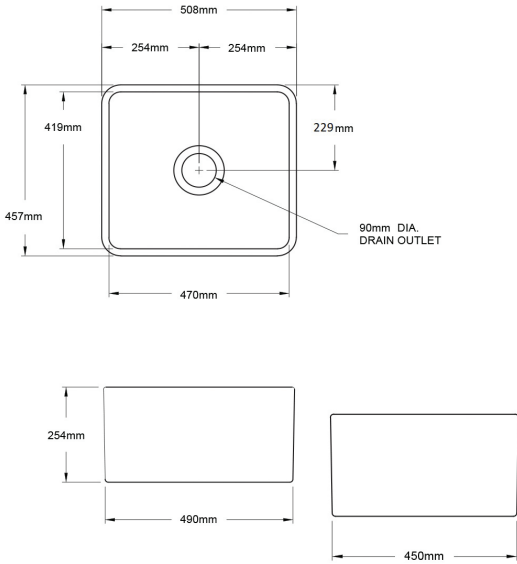

NOVI 50 X 46 FINE FIRECLAY BUTLER SINK