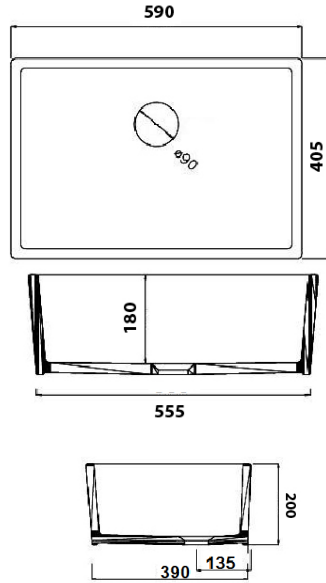

GALDOR 60 X 41 FINE FIRECLAY SINK