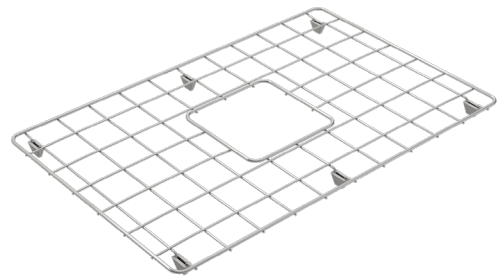

Cuisine 68 x 48 Protective Grid

| | | |
|--------------------------|-------------|-------|
| Brushed Brass PVD | CU681SSG-BB | \$339 |
| Polished Stainless Steel | CU68SSG | \$149 |

For protecting your fragile glassware & crockery, & doubling up as a drainer for large pots.