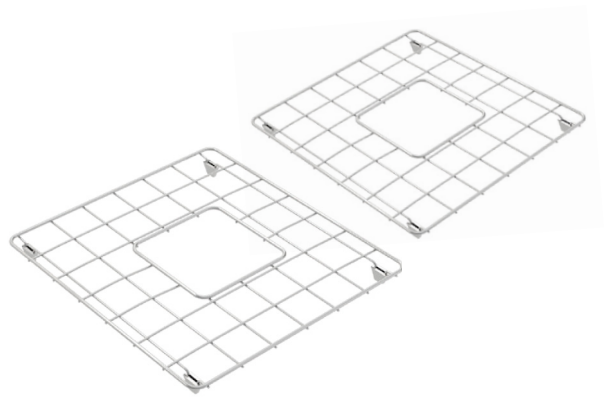

Inclusions: 90 x 50mm Basket Wastes Included

Mounting Options: Butler (front showing),
Counter Top & Undermount (shelf required)

Capacity Per Bowl: 34L

Internal Depth: 210mm

Made in Europe 

Specifications: see page 69