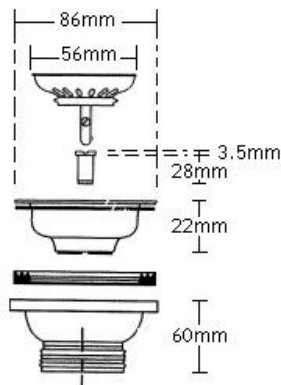

BASKET WASTE 50 X 50