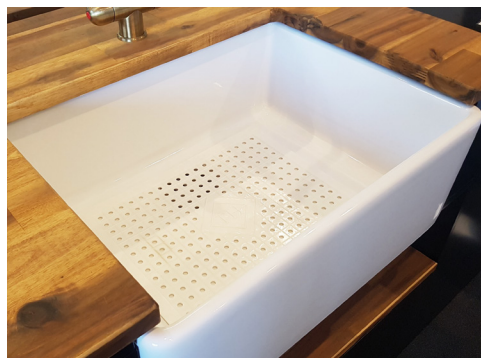

Protect your glassware and crockery from impact with a rubber sink mat

See pricing on page 68.

NICHE COLLECTION

The Niche Collection offers a range of affordable and versatile sink options. The Galdor is our most economical Butler sink while the Tribo offer a generous depth and is a standout in the Australian market.