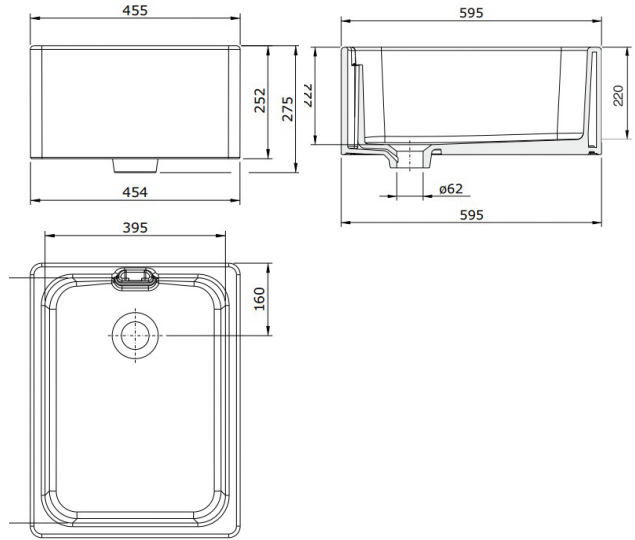

BELFAST 60 X 46 FINE FIRECLAY BUTLER SINK