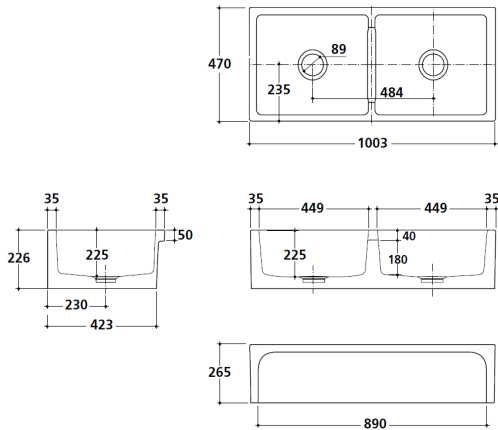

Line Drawings

PATRI 100 X 47 FINE FIRECLAY DOUBLE BUTLER SINK