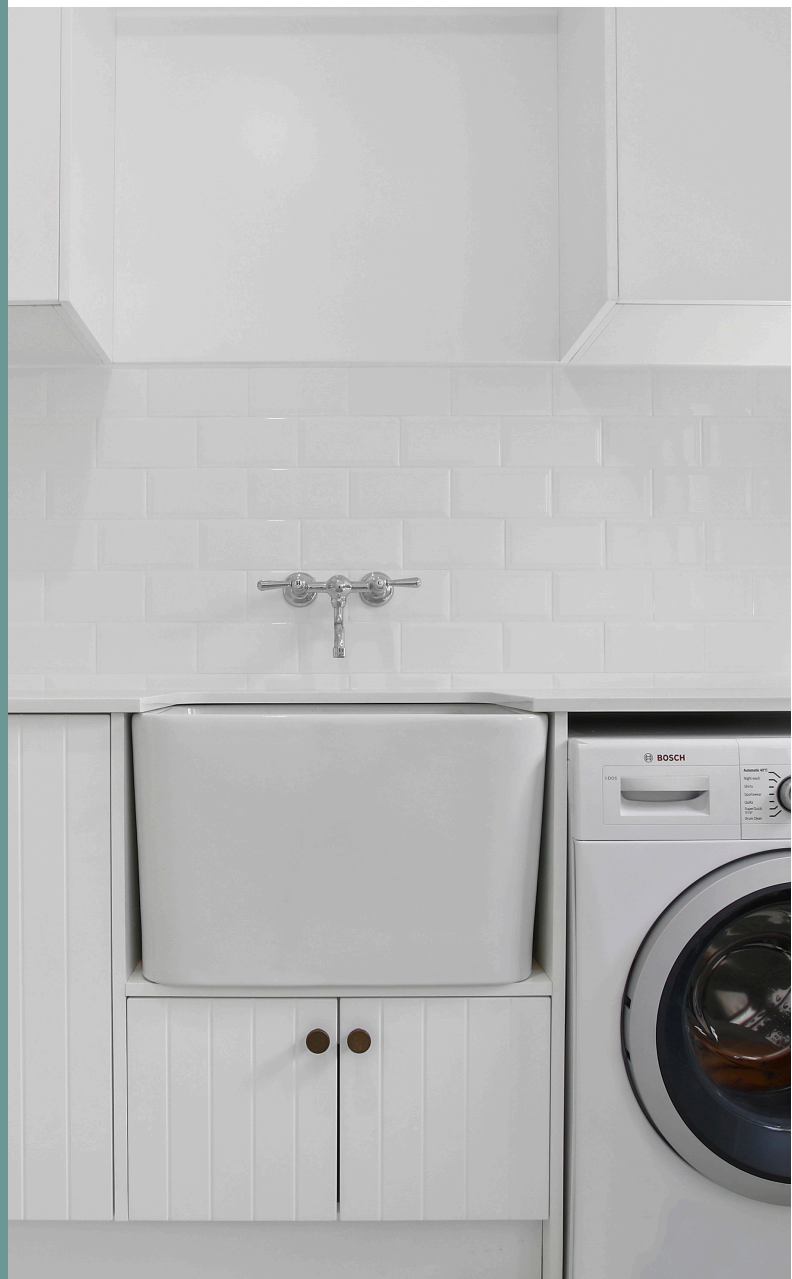

NICHE COLLECTION

The Niche Collection offers a range of affordable and versatile sink options. The Galdor is our most economical Butler sink while the Tribo offer a generous depth and is a standout in the Australian market.

Lifetime Warranty

Tribo 60 x 42 Fine Fireclay Sink
Laundry Design by Built To Desire Kitchens