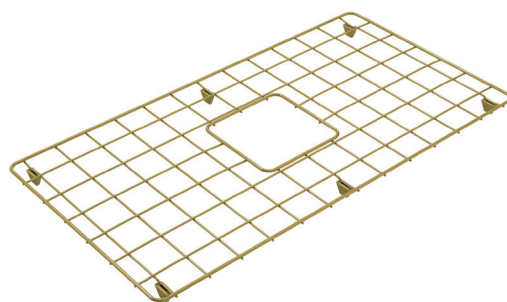

Internal Depth: 175mm

Made in Europe 

Specifications: see page 70

Cuisine 81 x 48 Sink (Shown As Undermount Installation)

CUISINE 81 X 48

INSET/UNDERMOUNT FINE FIRECLAY SINK

Product Code: CU81FS | **Price:** \$1,085