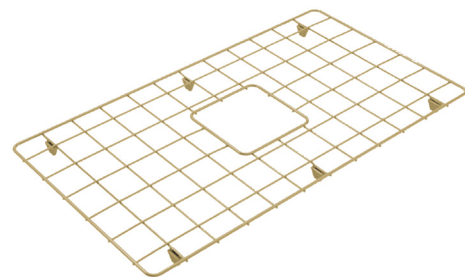

*This sink is reversible, so it can be installed with flat or ribbed side facing out

All Novi Protective Grids Are
Now Available In Brushed Brass.

Novi 75 x 46 Protective Grid

| | | |
|--------------------------|-------------|-------|
| Brushed Brass PVD | NO751SSG-BB | \$379 |
| Polished Stainless Steel | NO75SSG | \$199 |