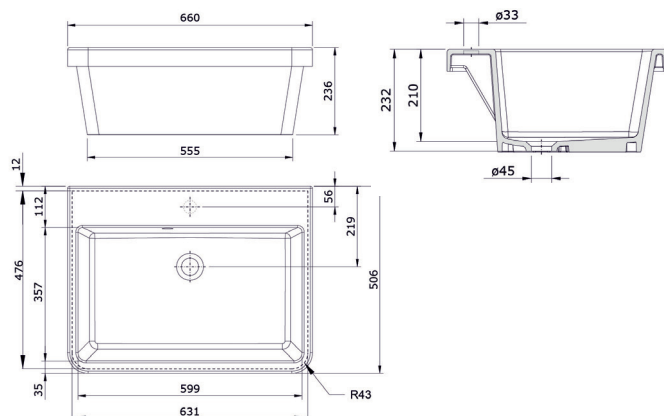

RAVINE 66 X 51 FINE FIRECLAY SINK