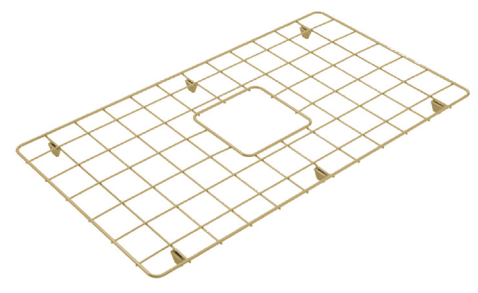

All Novi Protective Grids Are Now Available In Brushed Brass.

Novi 75 x 46 Protective Grid

Brushed Brass PVD	NO751SSG-BB	$379
Polished Stainless Steel	NO75SSG	$199