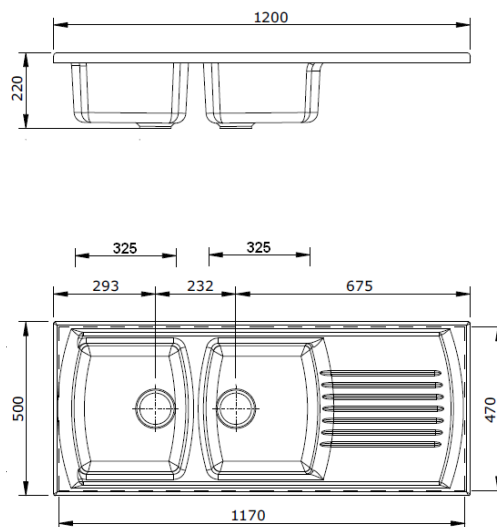

LUSITANO 120 X 50 RECESSED FINE FIRECLAY SINK