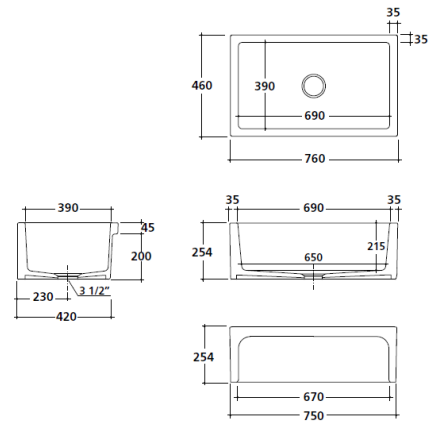

PATRI 75 X 46 FINE FIRECLAY SINGLE BUTLER SINK