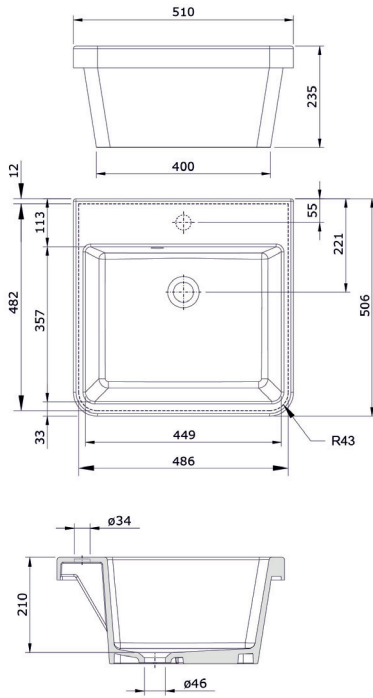

RAVINE 51 X 51 FINE FIRECLAY SINK