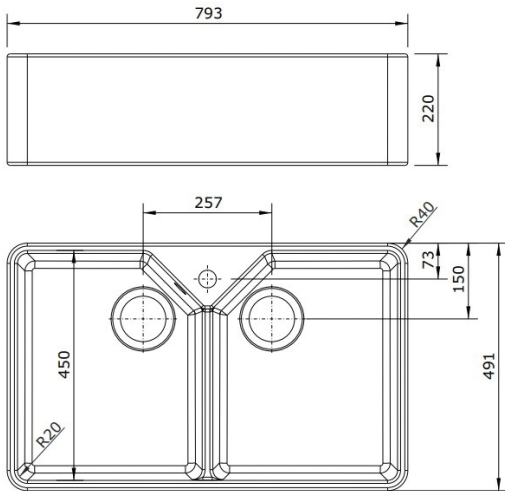

CHESTER 80X50 FINE FIRECLAY DOUBLE BOWL BUTLER SINK WITH TAPHOLE & OVERFLOW