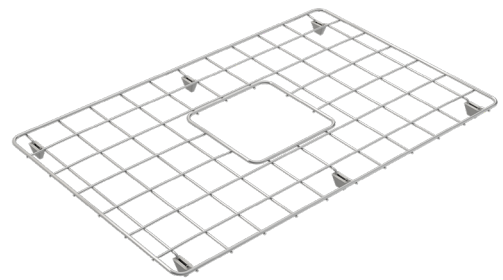

Capacity: 46L

Internal Depth: 220mm

Made in Europe 

Specifications: see page 71

Cuisine 68 x 48 Protective Grid

Brushed Brass PVD CU681SSG-BB \$339

Polished Stainless Steel CU68SSG \$149

For protecting your fragile glassware & crockery, & doubling up as a drainer for large pots.