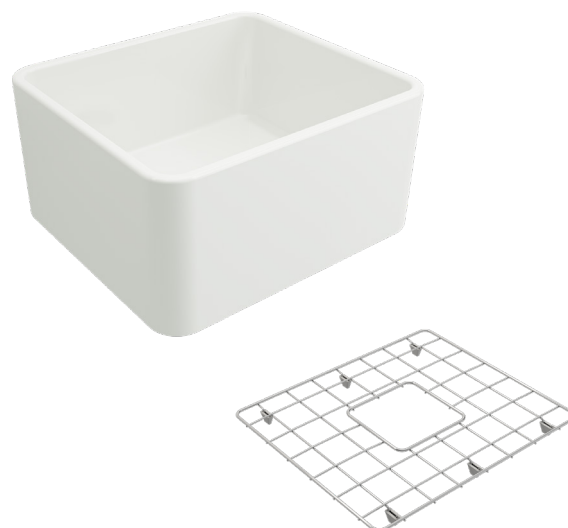

Capacity: 42L

Internal Depth: 210mm

Made in Europe 

Specifications: see page 70

*This sink is reversible, so it can be installed with flat or ribbed side facing out

Novi 50 x 46 Protective Grid

| | | |
|--------------------------|-------------|-------|
| Brushed Brass PVD | NO501SSG-BB | \$299 |
| Polished Stainless Steel | NO50SSG | \$139 |