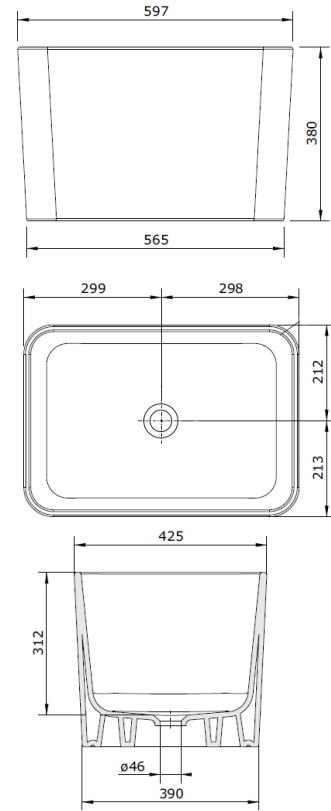

TRIBO 60 X 42 FINE FIRECLAY SINK