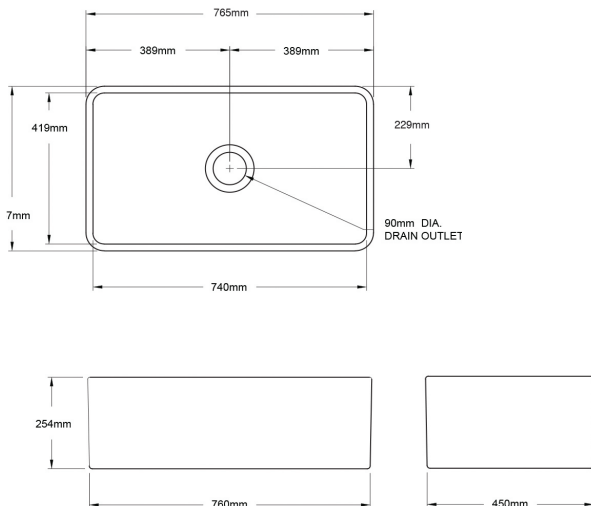

Line Drawings

PATRI 100 X 47 FINE FIRECLAY DOUBLE BUTLER SINK

PATRI 75 X 46 FINE FIRECLAY SINGLE BUTLER SINK

PATRI 60 X 46 FINE FIRECLAY SINGLE BUTLER SINK

NOVI 85 X 46 FINE FIRECLAY DOUBLE BUTLER SINK

NOVI 75 X 46 FINE FIRECLAY SINGLE BUTLER SINK