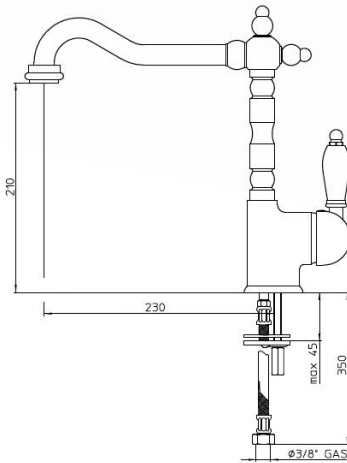

CLASICO SINGLE SINK MIXER (CHROME, ANTIQUE BRASS AND BRUSHED NICKEL)