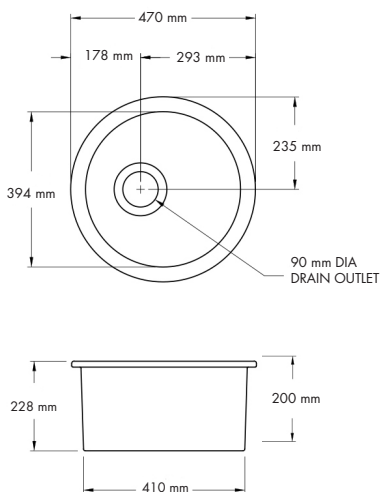

CUISINE 47 ROUND INSET/UNDERMOUNT FINE FIRECLAY SINK