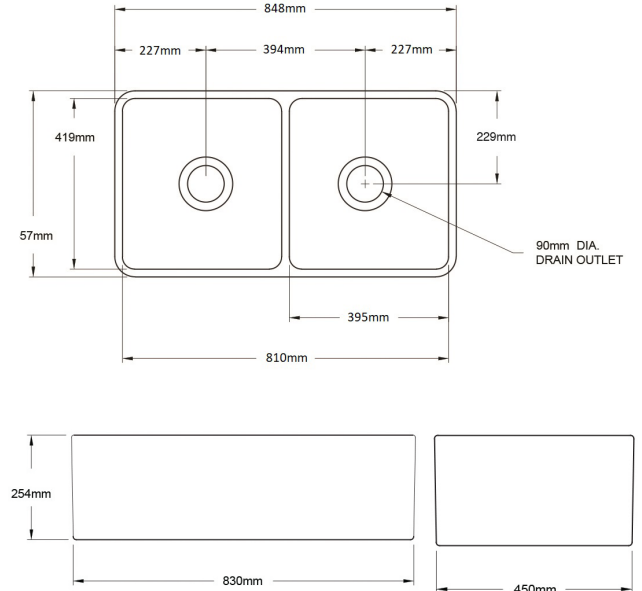

Line Drawings

PATRI 100 X 47 FINE FIRECLAY DOUBLE BUTLER SINK

PATRI 75 X 46 FINE FIRECLAY SINGLE BUTLER SINK

PATRI 60 X 46 FINE FIRECLAY SINGLE BUTLER SINK

NOVI 85 X 46 FINE FIRECLAY DOUBLE BUTLER SINK

NOVI 75 X 46 FINE FIRECLAY SINGLE BUTLER SINK