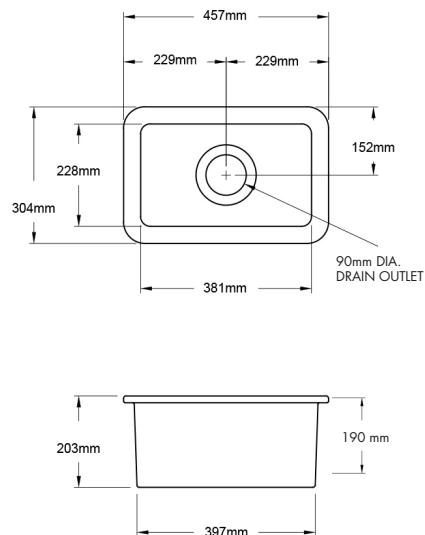

CUISINE 30 X 46 INSET/UNDERMOUNT FINE FIRECLAY SINK