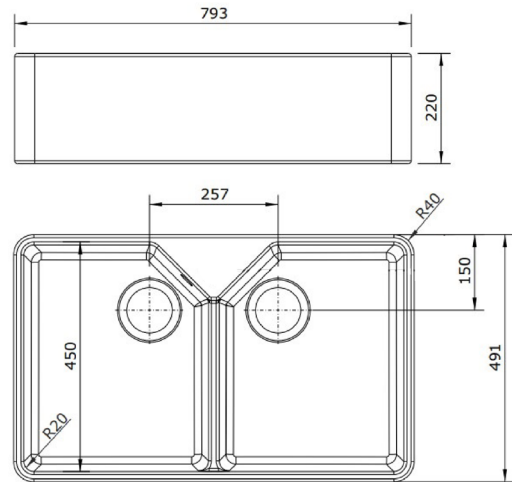

CHESTER 80 X 50 FINE FIRECLAY DOUBLE BOWL BUTLER SINK