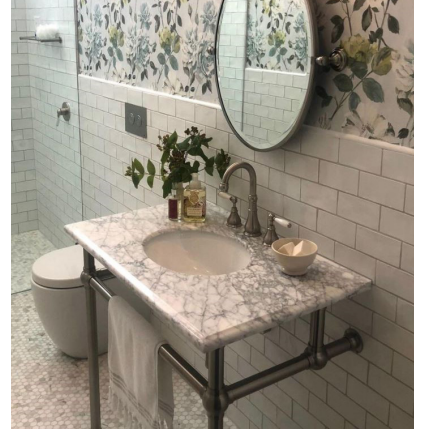

Back Cover Image:
Novi 85 x 46 Butler Sink (Ribbed Side Facing Out)
Kitchen Design by Savannah Denny
Photography by Aaron Jones Photo

NEED MORE INSPIRATION?

Follow us to keep up to date with the latest trends and any exciting new products!