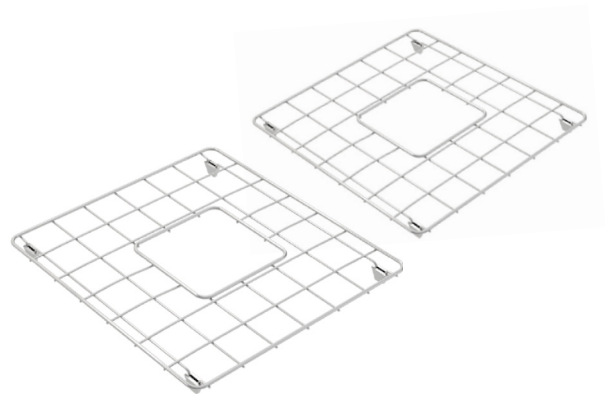

Novi 85 x 46 Protective Grid

Brushed Brass PVD	NO851SSG-BB	$299 ea
Polished Stainless Steel	NO85SSG	$129 ea