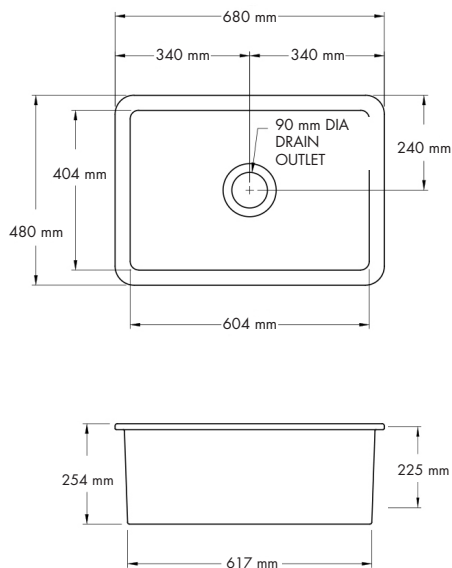

CUISINE 68 X 48 INSET/UNDERMOUNT FINE FIRECLAY SINK